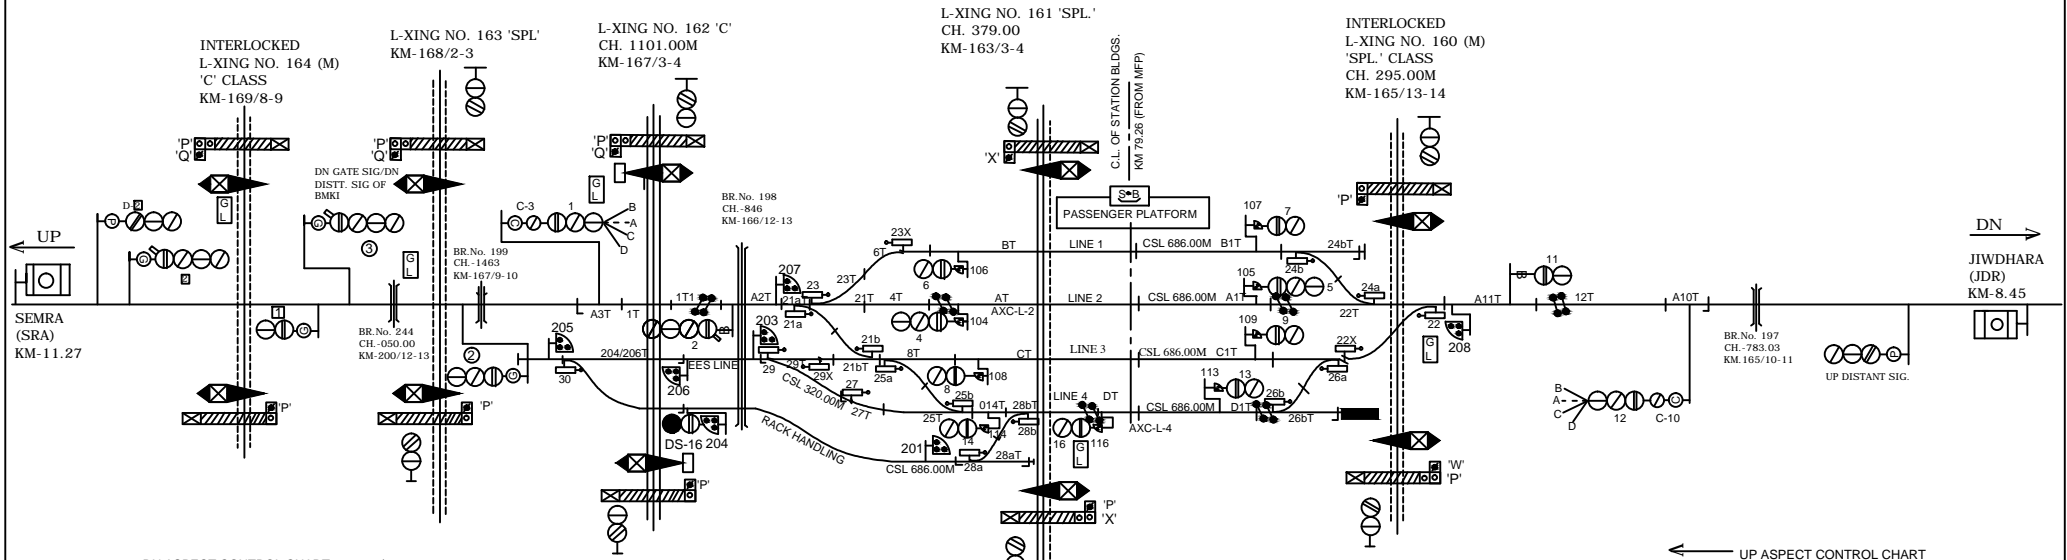

BAPUDHAM MOTIHARI STATION

बापुधाम मोतीहारी स्टेशन

DN ASPECT CONTROL CHART

UP ASPECT CONTROL CHART

CLASS OF STATION : B
STD OF SIG & INTERLOCKING: STD-II®

EAST CENTRAL RAILWAY
SAMASTIPUR DIVISION

STATION WORKING RULE DIAGRAM
MACL, STD-II(R), CLASS 'B'

BAPUDHAM
MOTIHARI

SWRD NO.-

DY CSTE/RE/DNR
06/2018

SR.DSTE/SPJ

DSTE/SPJ

JE/DRG

TO SUIT SIP NO. ECR/SIP/SPJ/335/2018 ALT-II