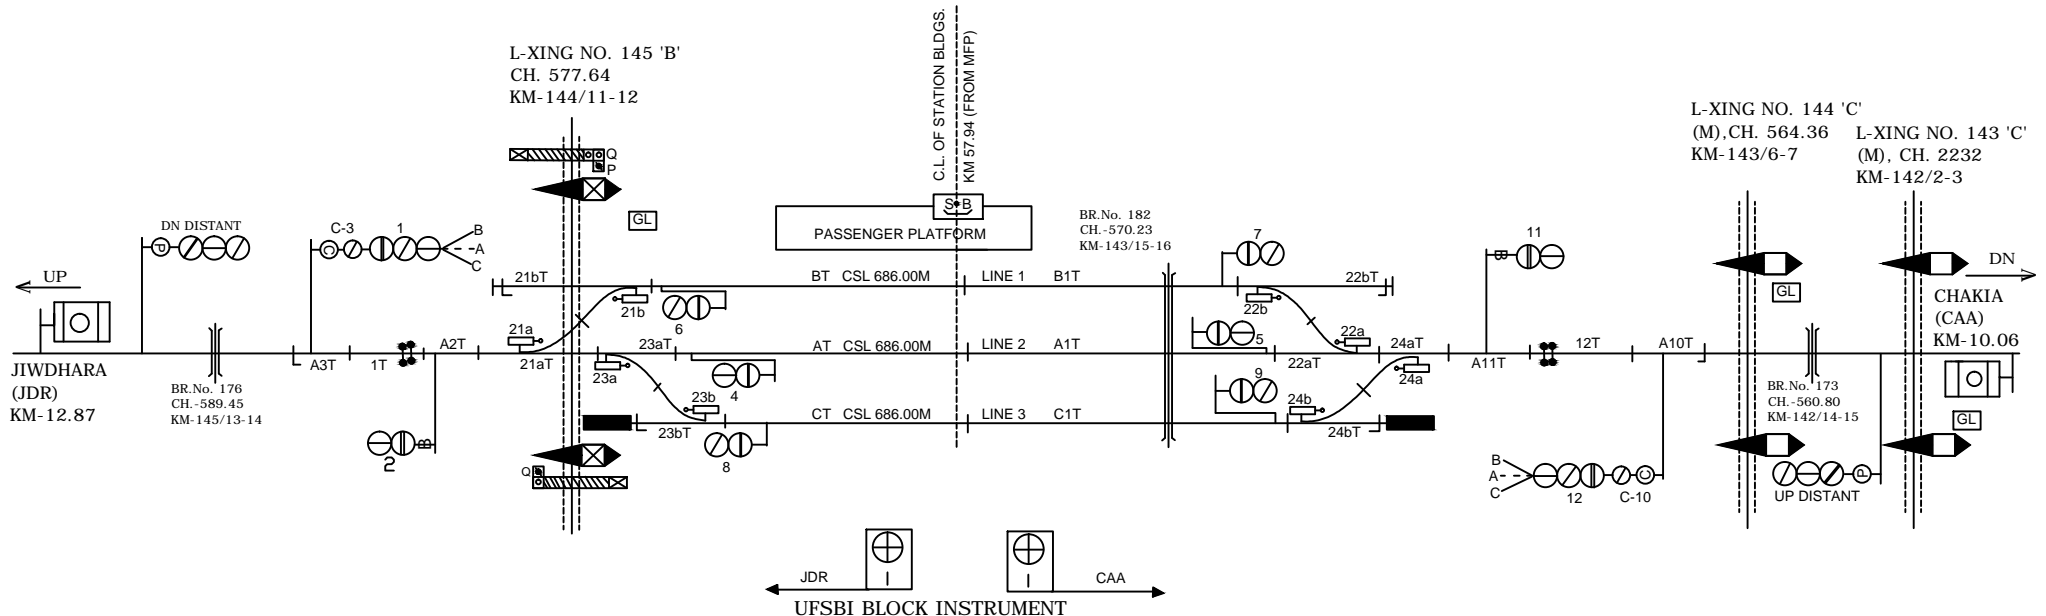

PIPRA STATION

पिपरा स्टेशन

- MEGNETO PHONE AT LC GATE
No. 142 'C' KM:-140/11-12
, 143 'C' KM:-142/2-3
- CONNECTED WITH LC GATE
No. 144 'C' AND 145 'B'
- CONNECTED WITH LC GATE
No. 146 'B', 147/1-2

- MEGNETO PHONE AT LC GATE
No. 147 'C' AT KM 148/7-8
BETWEEN PPA-JDR
- MEGNETO PHONE AT LC GATE
No. 148 'C' AT KM 149/9-10
BETWEEN PPA-JDR
- MEGNETO PHONE AT LC GATE
No. 149 'B' AT KM 150/15
BETWEEN PPA-JDR

CLASS OF STATION : B
STD OF SIG & INTERLOCKING: STD-II®

EAST CENTRAL RAILWAY SAMASTIPUR DIVISION				STATION WORKING RULE DIAGRAM MACL, STD-II, CLASS 'B'	PIPRA	SWRD NO.-
	SR.DSTE/SPJ	DSTE/SPJ	JE/DRG	TO SUIT SIP NO. ECR/SIP/SPJ/333/2018		DY.CSTE/RE/DNR 04/2018