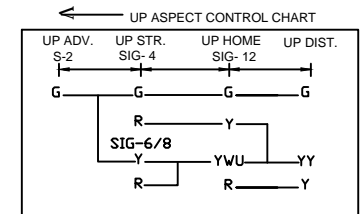

CLASS OF STATION : B
STD OF SIG & INTERLOCKING: STD-II®

EAST CENTRAL RAILWAY SAMASTIPUR DIVISION				STATION WORKING RULE DIAGRAM MACL, STD-II, CLASS 'B'	PIPRA	SWRD NO.-
	SR.DSTE/SPJ	DSTE/SPJ	JE/DRG	TO SUIT SIP NO. ECR/SIP/SPJ/333/2018		DY.CSTE/RE/DNR 04/2018