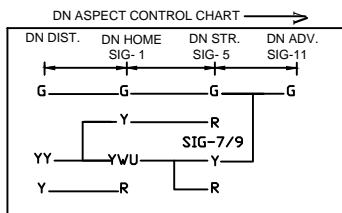

PIPRA STATION

पिपरा स्टेशन

- MEGNETO PHONE AT LC GATE
No. 142 'C' KM:-140/11-12
, 143 'C' KM:-142/2-3
- CONNECTED WITH LC GATE
No. 144 'C' AND 145 'B'
- CONNECTED WITH LC GATE
No. 146 'B', 147/1-2

- MEGNETO PHONE AT LC GATE
No. 147 'C' AT KM 148/7-8
BETWEEN PPA-JDR
- MEGNETO PHONE AT LC GATE
No. 148 'C' AT KM 149/9-10
BETWEEN PPA-JDR
- MEGNETO PHONE AT LC GATE
No. 149 'B' AT KM 150/15
BETWEEN PPA-JDR

CLASS OF STATION : B
STD OF SIG & INTERLOCKING: STD-II®

EAST CENTRAL RAILWAY SAMASTIPUR DIVISION				STATION WORKING RULE DIAGRAM MACL, STD-II, CLASS 'B'	PIPRA	SWRD NO.-
	SR.DSTE/SPJ	DSTE/SPJ	JE/DRG	TO SUIT SIP NO. ECR/SIP/SPJ/333/2018		DY.CSTE/RE/DNR 04/2018