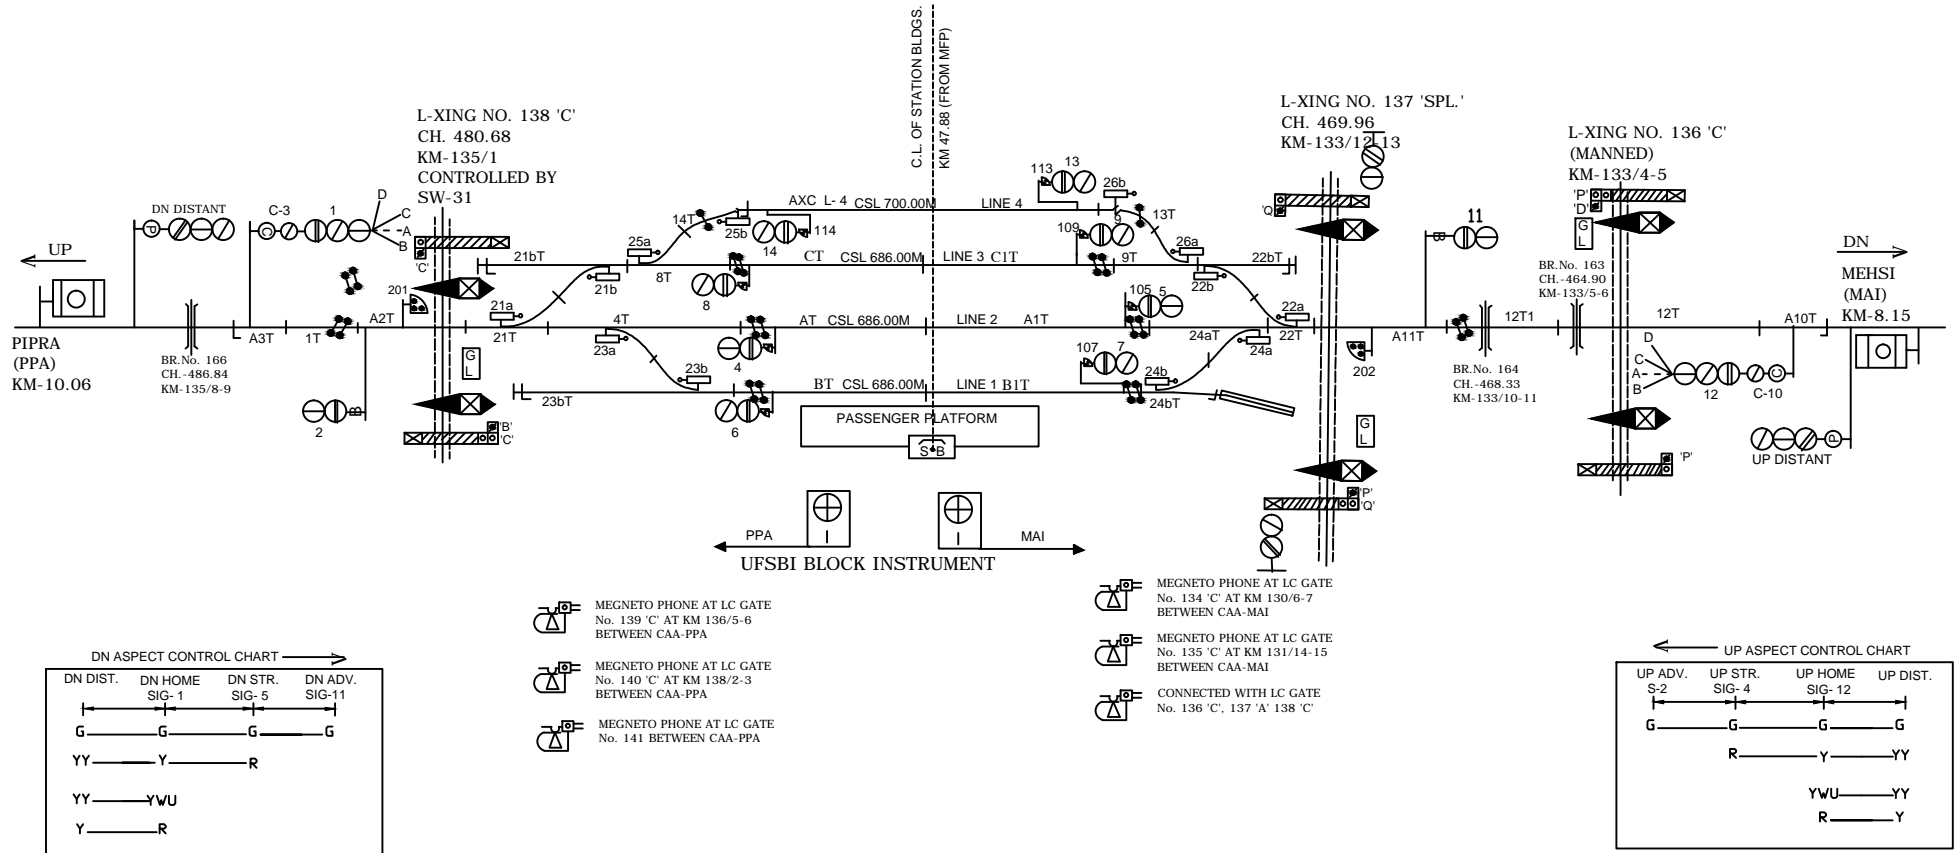

CHAKIA STATION चकिया स्टेशन

CLASS OF STATION : B
STD OF SIG & INTERLOCKING: STD-II (R)

EAST CENTRAL RAILWAY
SAMASTIPUR DIVISION

STATION WORKING RULE DIAGRAM
MACL, STD-II (R), CLASS 'B'

CHAKIA

SWRD NO.-

DY.CSTE/RE/DNR
03 / 2018

SR.DSTE/SPJ

DSTE/SPJ

JE/DRG

TO SUIT SIP NO. ECR/SIP/SPJ/332/2018