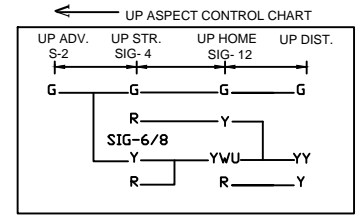

# MEHSI STATION मेहसी स्टेशन

- CONNECTED WITH LC GATE No. 131 'C' AND 130 'C'
- MEGNETO PHONE AT LC GATE No. 132 'C' AT KM 126/12-13 & 133 BETWEEN MAI-CAA
- MEGNETO PHONE AT LC GATE No. 128A 'C' AT KM 123/11-12 BETWEEN MAI-MHL
- MEGNETO PHONE AT LC GATE No. 129 'C' AT KM 123/13-14 BETWEEN MAI-MHL

CLASS OF STATION : B  
STD OF SIG & INTERLOCKING: STD-II (R)

EAST CENTRAL RAILWAY SAMASTIPUR DIVISION	SR.DSTE/SPJ	DSTE/SPJ	JE/DRG	STATION WORKING RULE DIAGRAM MACL, STD-II (R), CLASS 'B'	MEHSI	SWRD NO. -
				TO SUIT SIP NO. ECR/SIP/SPJ/331/2008 ALT-E		Sr.DSTE/SPJ/2009 (RD) / 02