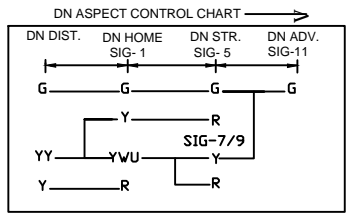

# MEHSI STATION मेहसी स्टेशन

- CONNECTED WITH LC GATE No. 131 'C' AND 130 'C'
- MEGNETO PHONE AT LC GATE No. 132 'C' AT KM 126/12-13 & 133 BETWEEN MAI-CAA
- MEGNETO PHONE AT LC GATE No. 128A 'C' AT KM 123/11-12 BETWEEN MAI-MHL
- MEGNETO PHONE AT LC GATE No. 129 'C' AT KM 123/13-14 BETWEEN MAI-MHL

CLASS OF STATION : B  
STD OF SIG & INTERLOCKING: STD-II (R)

EAST CENTRAL RAILWAY SAMASTIPUR DIVISION	SR.DSTE/SPJ	DSTE/SPJ	JE/DRG	STATION WORKING RULE DIAGRAM MACL, STD-II (R), CLASS 'B'	MEHSI	SWRD NO. -
				TO SUIT SIP NO. ECR/SIP/SPJ/331/2008 ALT-E		Sr.DSTE/SPJ/2009 (RD) / 02