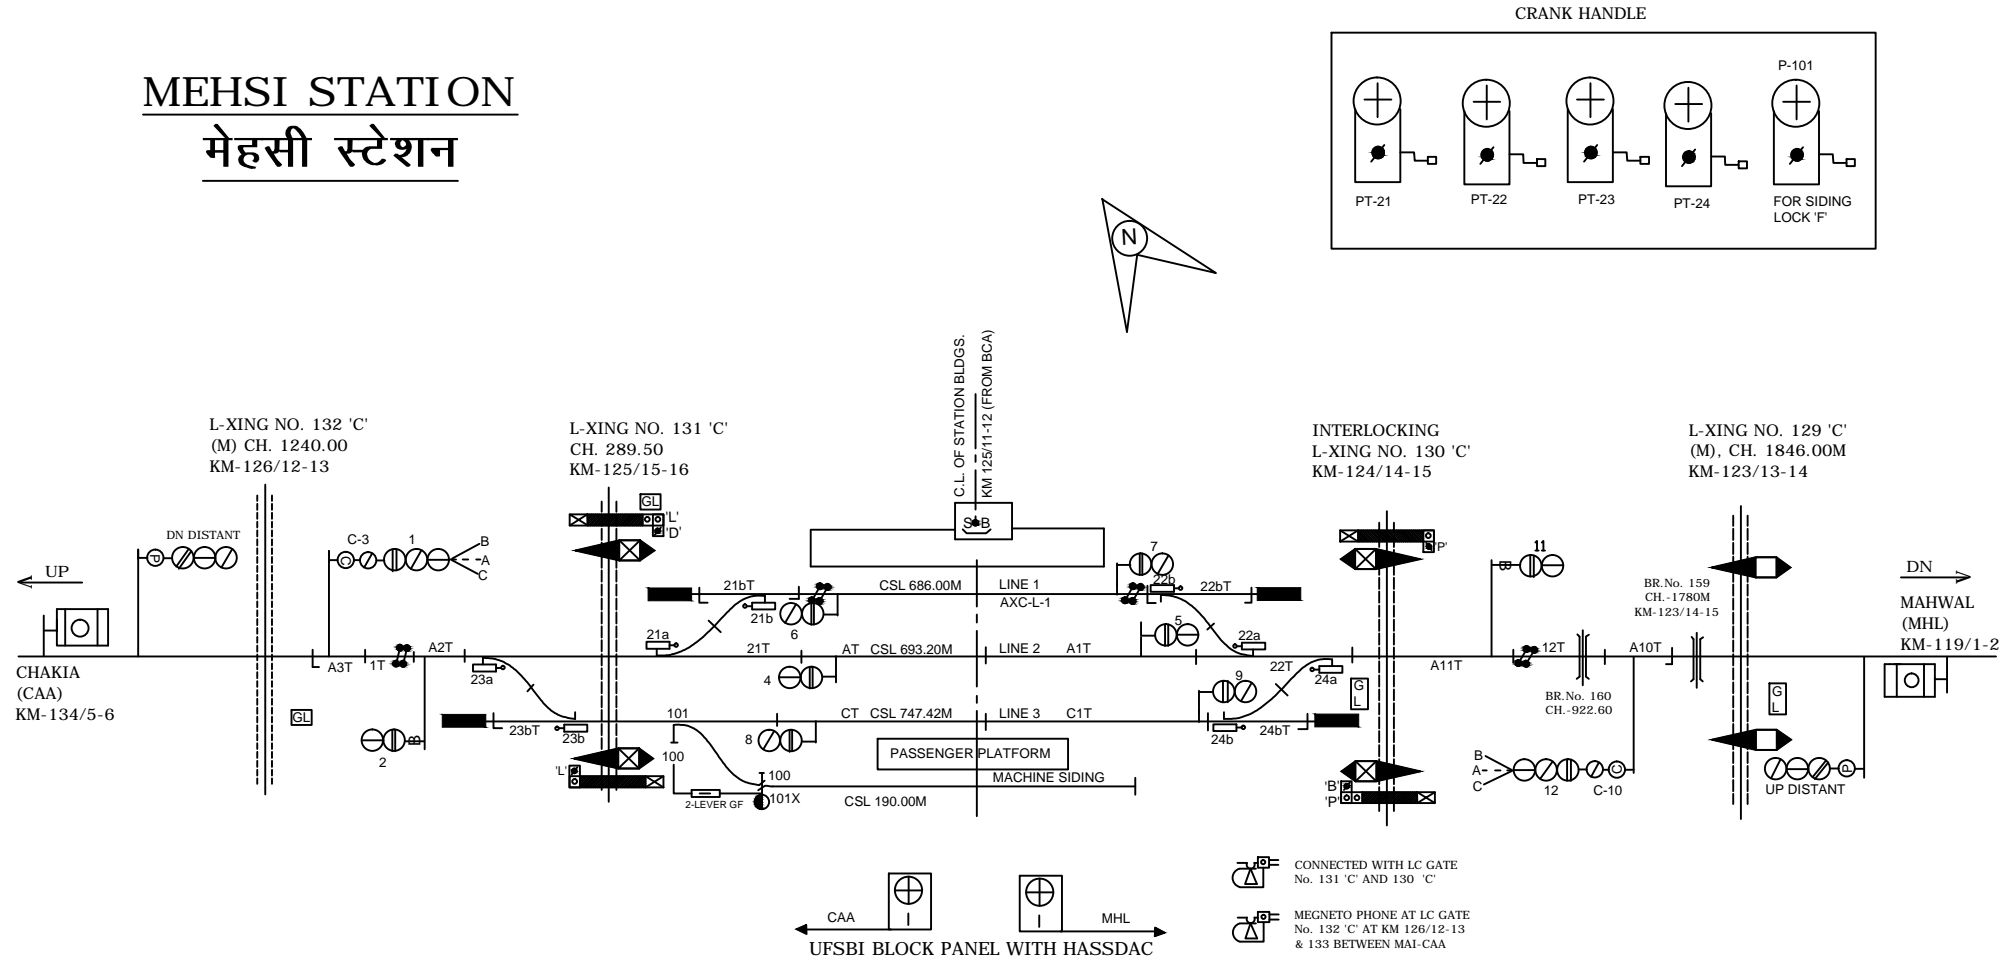

# MEHSI STATION मेहसी स्टेशन

- CONNECTED WITH LC GATE No. 131 'C' AND 130 'C'
- MEGNETO PHONE AT LC GATE No. 132 'C' AT KM 126/12-13 & 133 BETWEEN MAI-CAA
- MEGNETO PHONE AT LC GATE No. 128A 'C' AT KM 123/11-12 BETWEEN MAI-MHL
- MEGNETO PHONE AT LC GATE No. 129 'C' AT KM 123/13-14 BETWEEN MAI-MHL

CLASS OF STATION : B  
STD OF SIG & INTERLOCKING: STD-II (R)

EAST CENTRAL RAILWAY SAMASTIPUR DIVISION	SR.DSTE/SPJ	DSTE/SPJ	JE/DRG	STATION WORKING RULE DIAGRAM MACL, STD-II (R), CLASS 'B'	MEHSI	SWRD NO. -
				TO SUIT SIP NO. ECR/SIP/SPJ/331/2008 ALT-E		Sr.DSTE/SPJ/2009 (RD) / 02