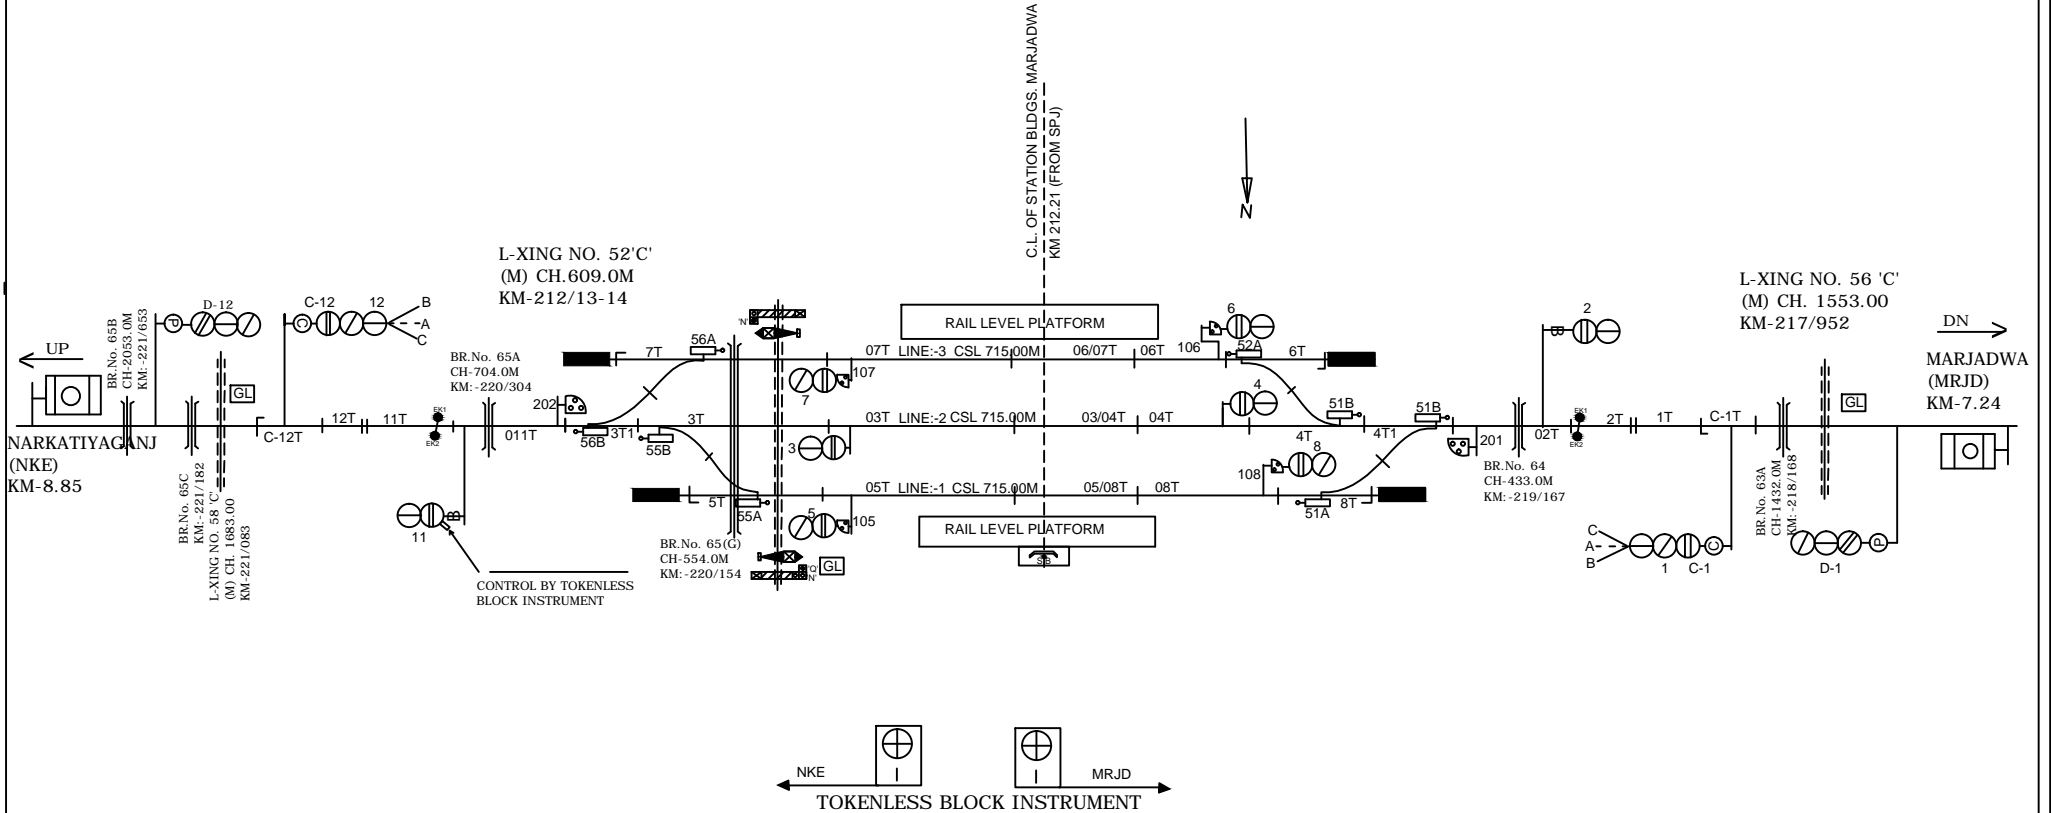

GOKHULA STATION

गोखुला स्टेशन

NOTE:-
MAGNETO TELEPHONE PROVIDED BETWEEN PANEL ROOM AND GATE NO.55, 56, 57, 58, 59 & 60.

CLASS OF STATION : B
STD OF SIG & INTERLOCKING: STD-II (R)

EAST CENTRAL RAILWAY SAMASTIPUR DIVISION				STATION WORKING RULE DIAGRAM MACL, STD-II (R) CLASS 'B'	GOKHULA	SWRD NO.-
	SR.DSTE/SPJ	DSTE/SPJ	SSE/SIG	TO SUTT SIP NO. ECR/SIP/SPJ/552/2015 ALT-V		DY.CSTE/C-I/SPJ 2016/RD/08