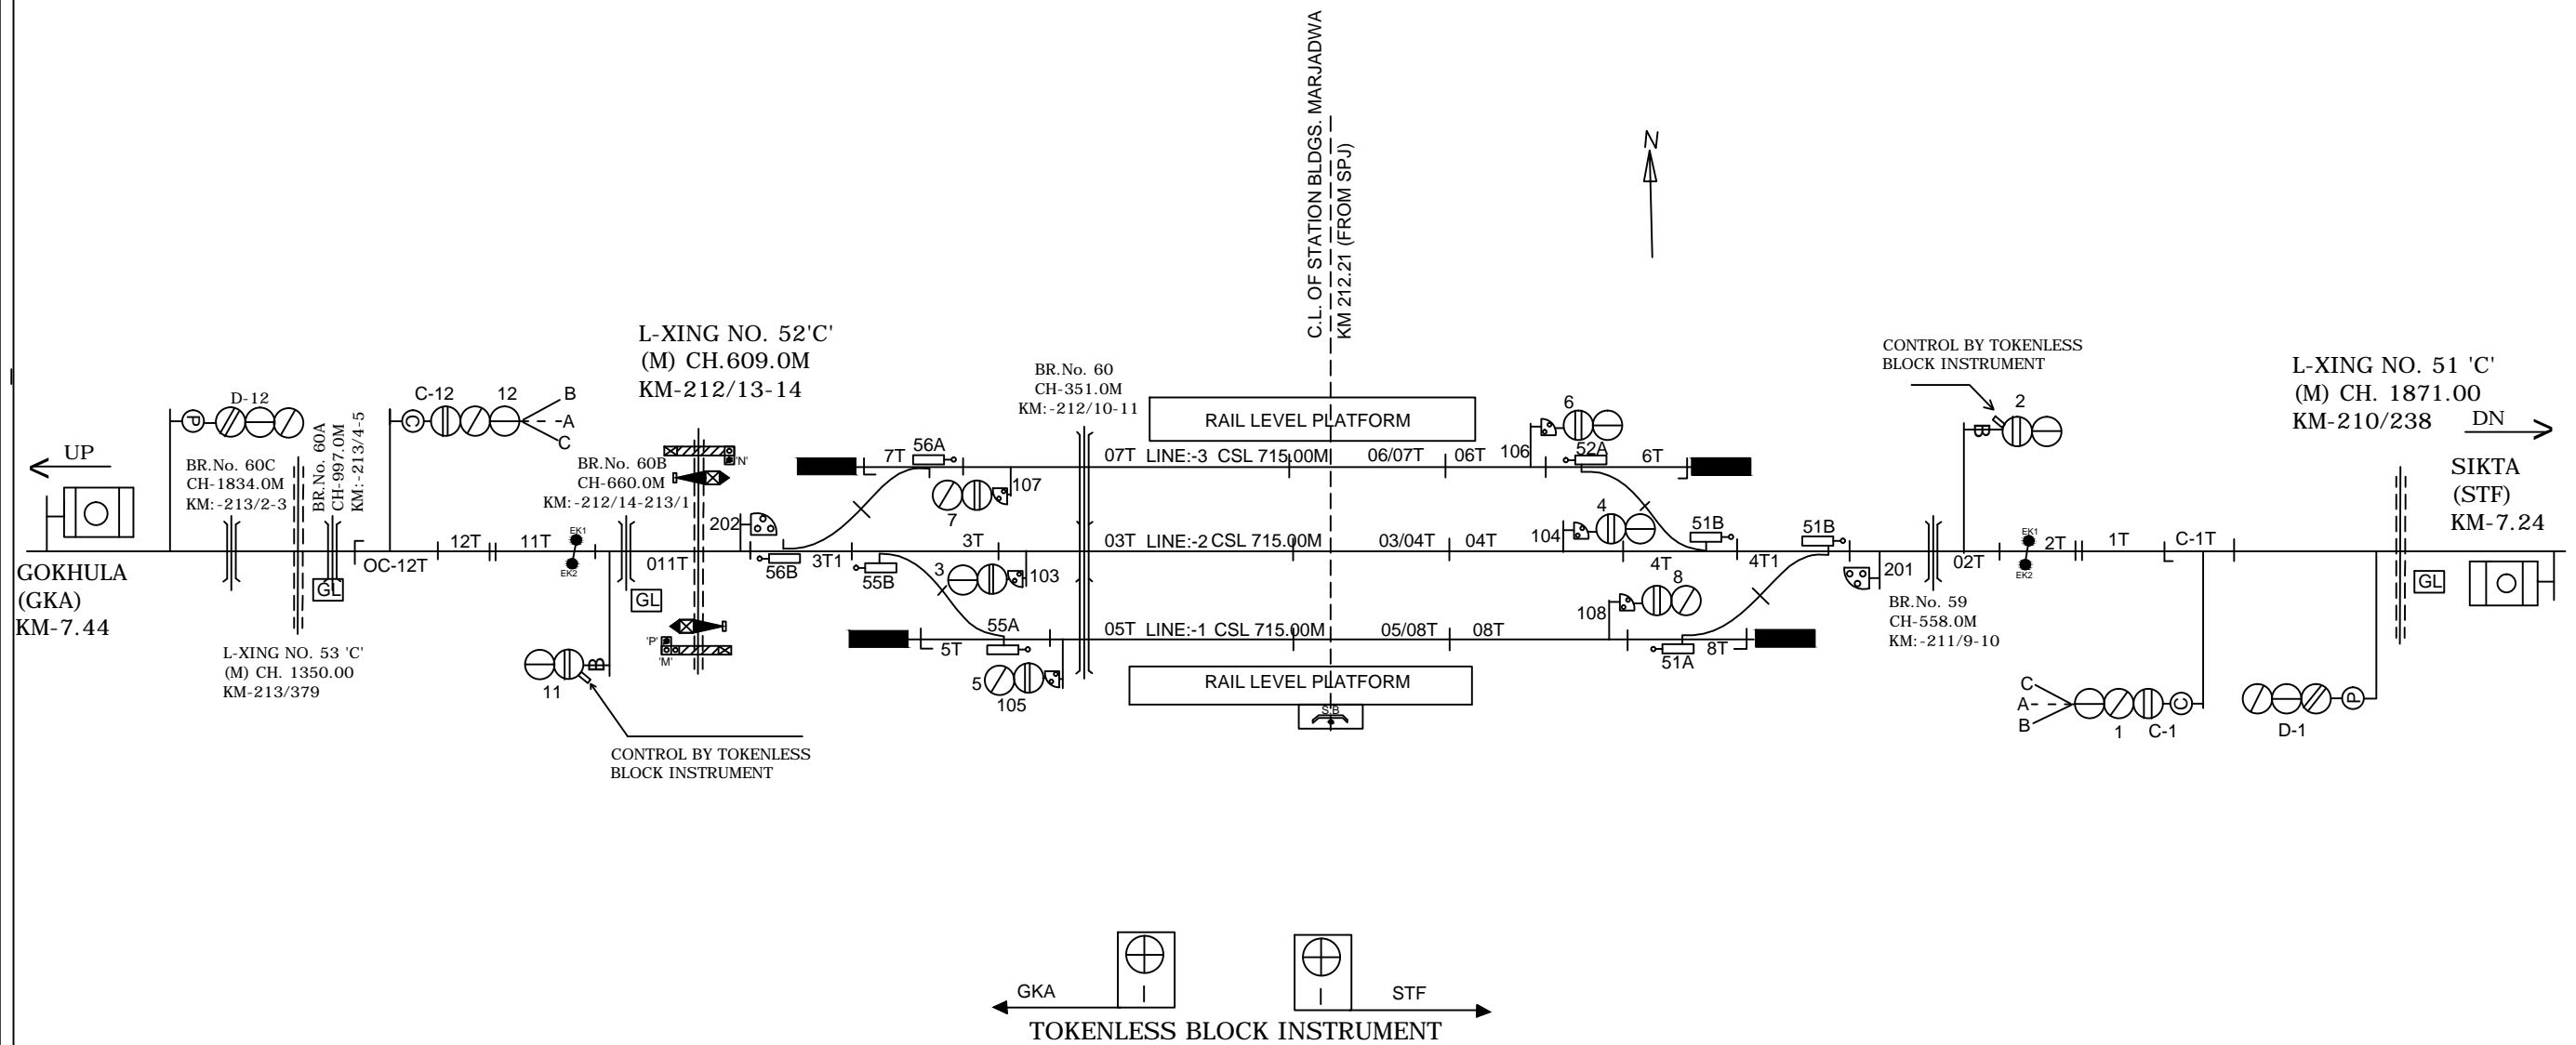

MARJADWA STATION

मरजदवा स्टेशन

CLASS OF STATION : B
STD OF SIG & INTERLOCKING: STD-II ®

EAST CENTRAL RAILWAY SAMASTIPUR DIVISION	SR.DSTE/SPJ	DSTE/SPJ	SSE/SIG	STATION WORKING RULE DIAGRAM MACL, STD-II® CLASS 'B'	MARJADWA	SWRD NO.-
				TO SUIT SIP NO. ECR/SIP/SPJ/353/2015 ALT-II		DY.CSTE/C-I/SPJ 2017/RD/15