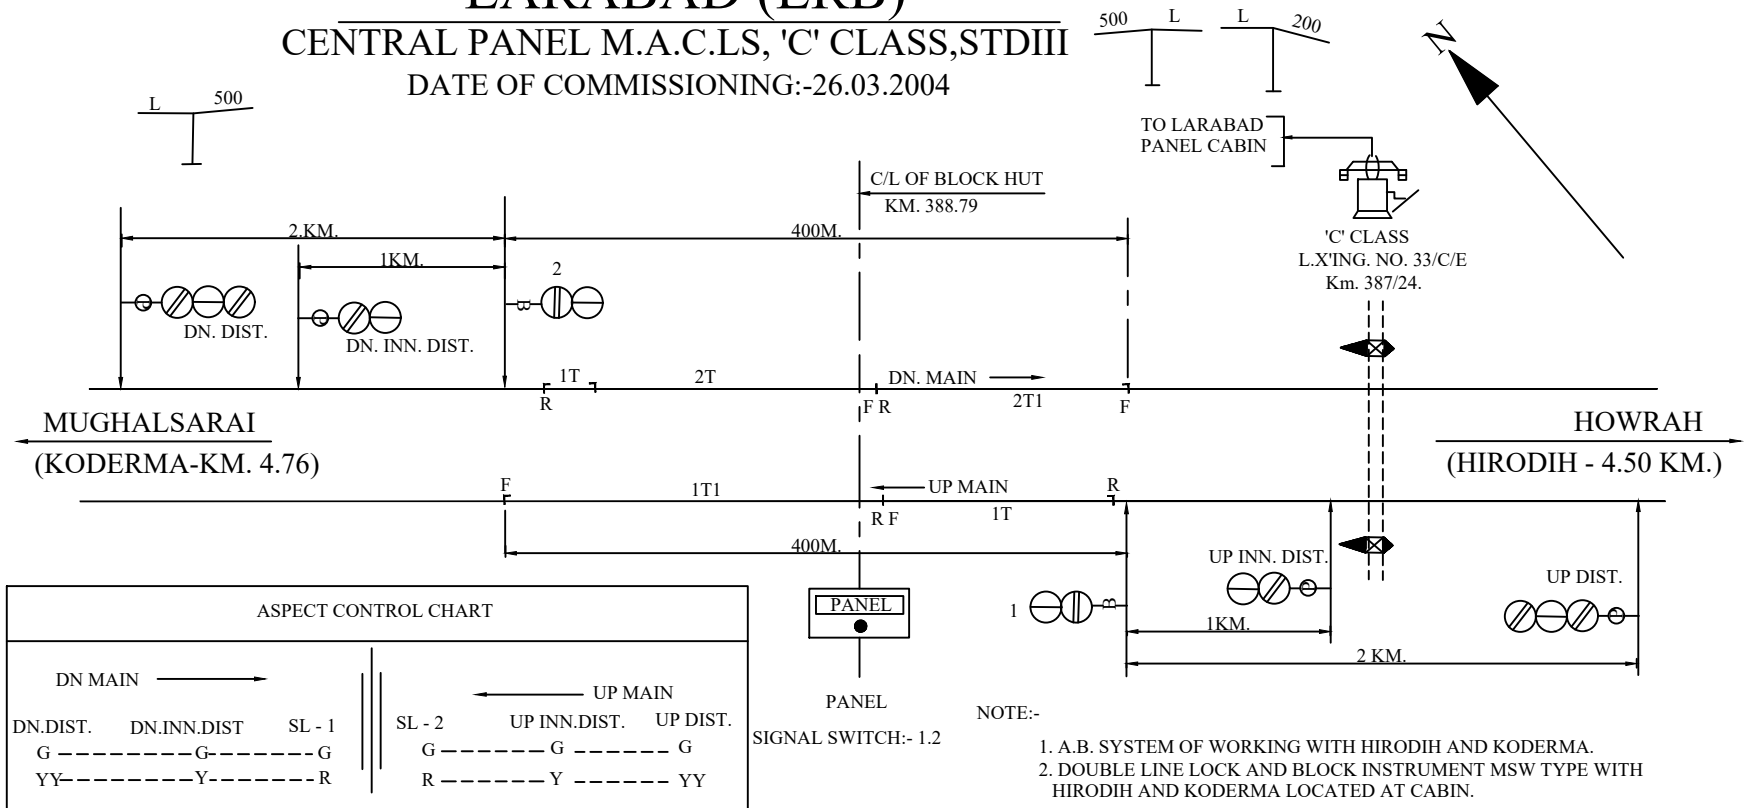

LARABAD (LRB)

CENTRAL PANEL M.A.C.LS, 'C' CLASS, STDIII

DATE OF COMMISSIONING:-26.03.2004

ASPECT CONTROL CHART