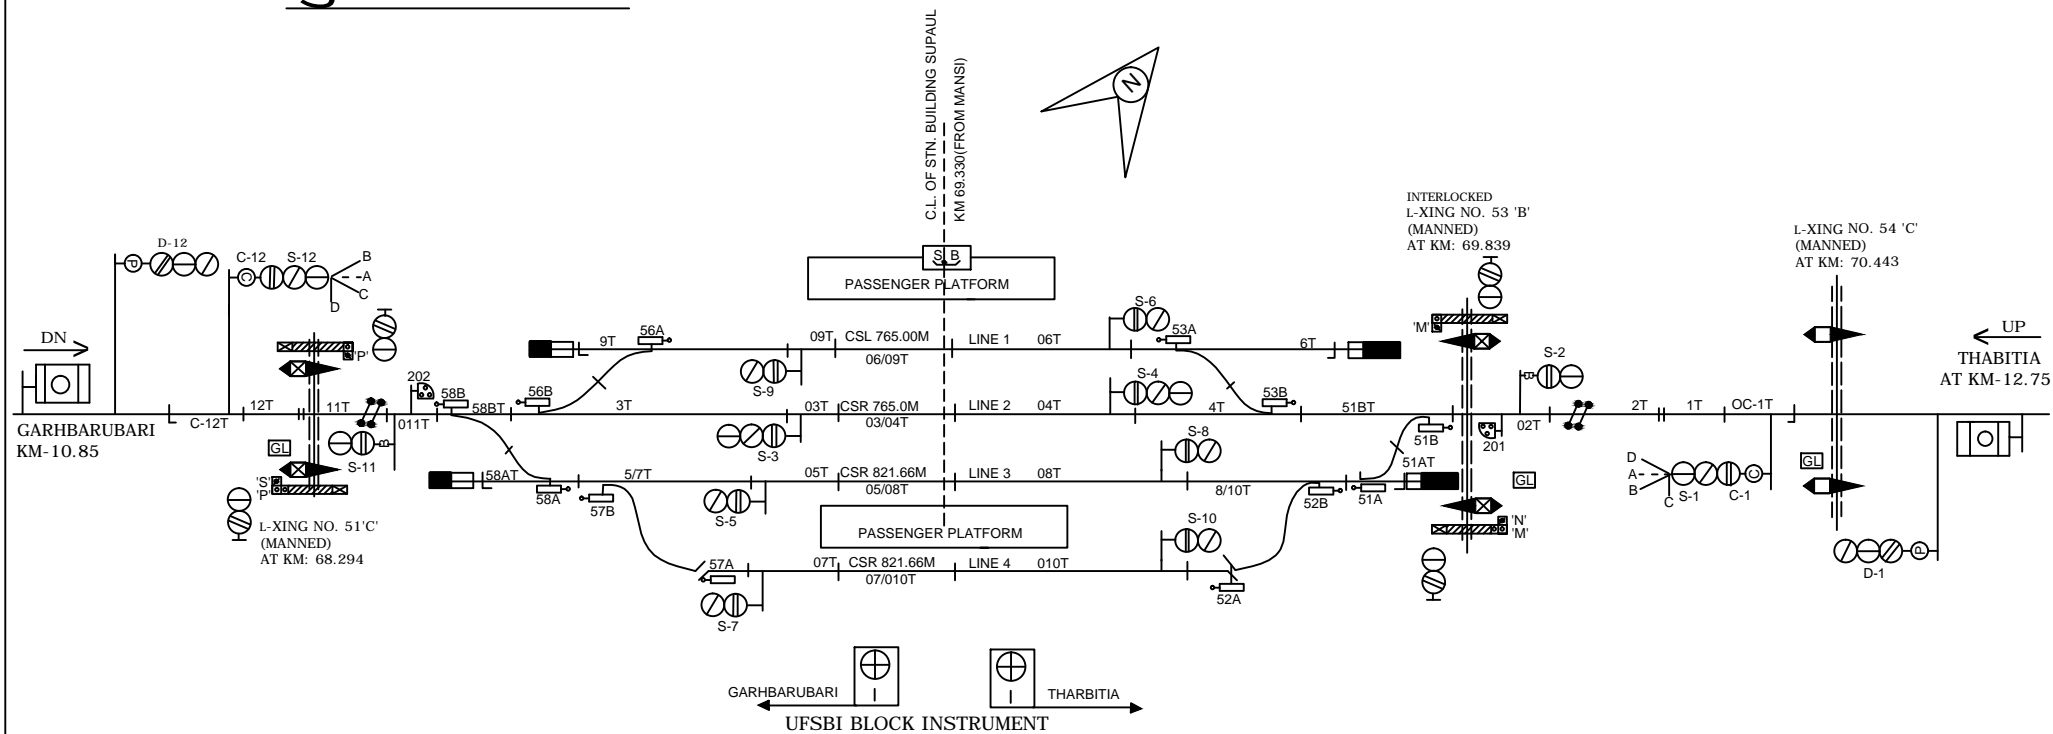

SUPAUL STATION

सुपौल स्टेशन

NOTE:-
MEGNETO TELEPHONE PROVIDED AT LC GATE No.51, 53, 54, 56 & 57.

CLASS OF STATION : B
STD OF SIG & INTERLOCKING: STD-II®

EAST CENTRAL RAILWAY SAMASTIPUR DIVISION				STATION WORKING RULE DIAGRAM MACL, STD-II® CLASS 'B'	SUPAUL	SWRD NO. -
	Sf.DSTE/SPJ	ASTE/W/SPJ	SSE/SIG/SPJ	TO SUIT SIP NO. ECR/SIP/SPJ/419/2019, ALT-I		DY.CSTE/CON/ SPJ/2019(RD)/07