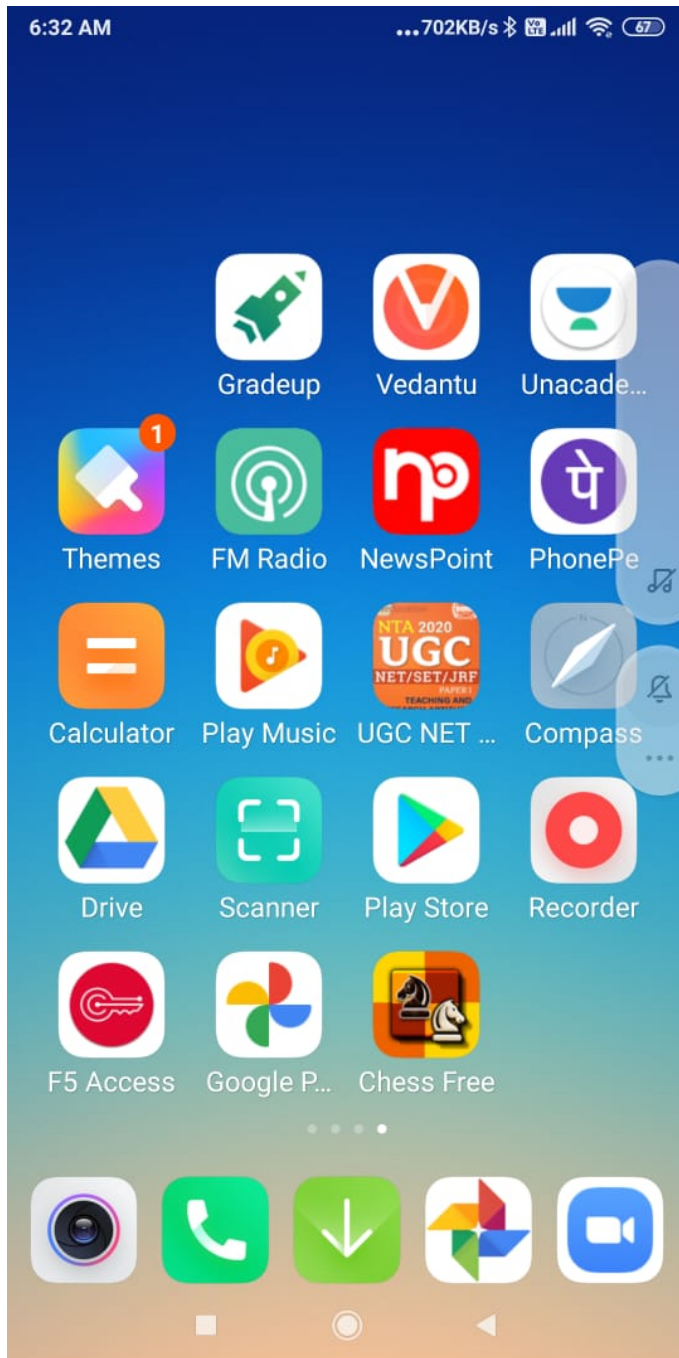

IT CENTRE/EDP CENTRE/ECR/HJP
Welcome you in tour for installation of MICROSOFT TEAMS in your
ANDROID MOBILE
Kindly follow the procedure properly.

First GO TO PLAY STORE of your Android mobile

OPEN PLAY STORE IN THE MOBILE