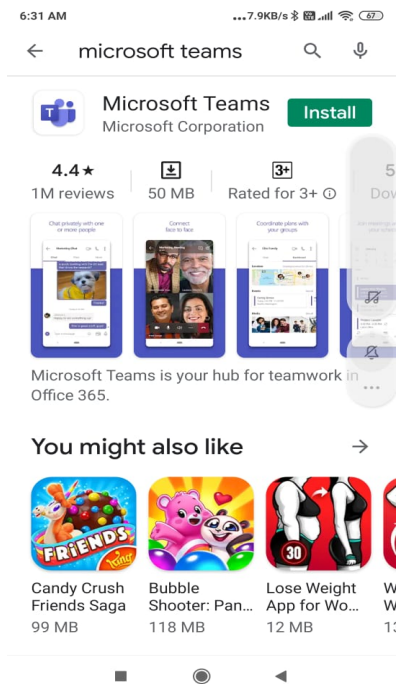

IT CENTRE/EDP CENTRE/ECR/HJP
Welcome you in tour for installation of MICROSOFT TEAMS in your
ANDROID MOBILE
Kindly follow the procedure properly.

First GO TO PLAY STORE of your Android mobile

OPEN PLAY STORE IN THE MOBILE

Download MICROSOFT TEAMS from Google Play Store

After Downloading Install the Microsoft Teams

Teams

Secure

Details >

ace2three

Play Rummy online and win cash with Ace2three

OPEN NOW