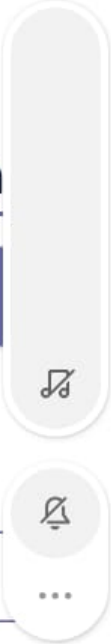

Get help with signing in

 Sign up for free

Enter your Microsoft Team Id which was send in your gov mail id.

The Microsoft id is

<gov mail id upto @>.ecr.indianrail.onmicrosoft.com

For example my Microsoft Team Id is