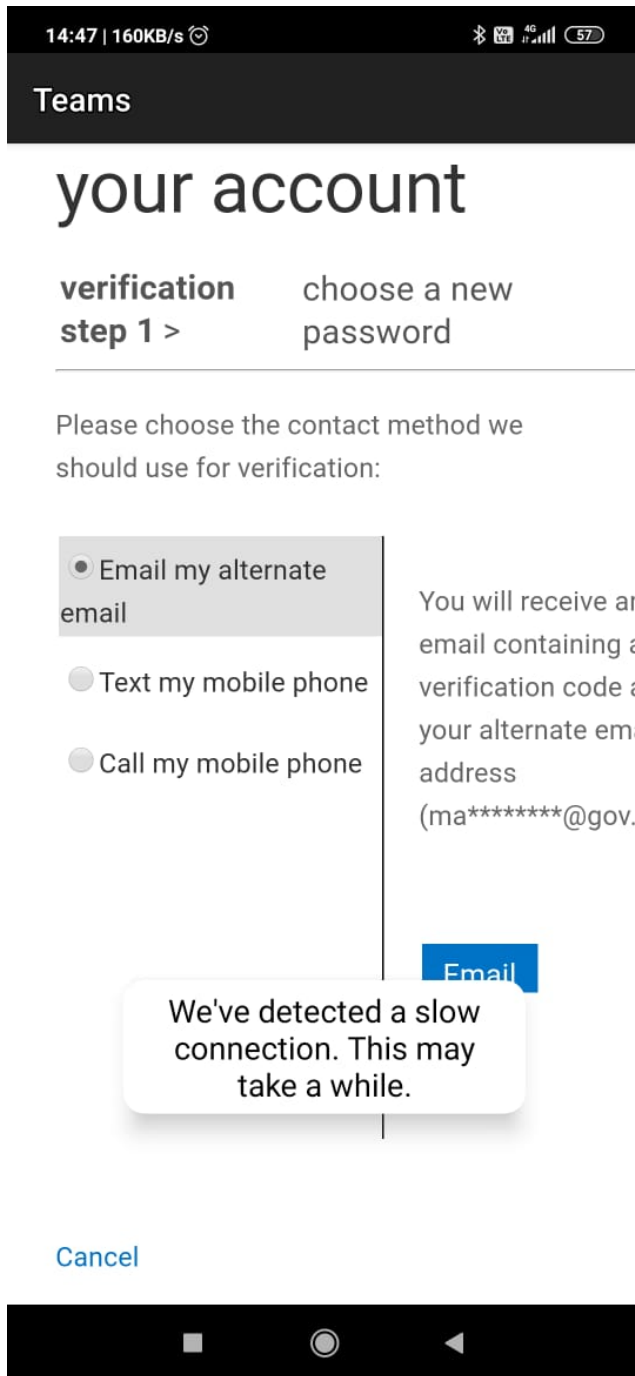

To recover your account, begin by entering your user ID and the characters in the picture or audio below.

User ID:

Example: user@contoso.onmicrosoft.com
or user@contoso.com

Enter the characters in the picture or the words in the audio.

Enter the Microsoft Teams ID

Type the Captcha

6:39 AM ...0.3KB/s

Teams

User ID:
mahesh.0412@ecr.indianrail.onmicroso
Example: user@contoso.onmicrosoft.com
or user@contoso.com

JQHSV

Enter the characters in the picture or the words in the audio.

The characters or words you entered do not match those in the picture or audio. Please try again.

"JQHSV" JA HAVE

Q W E R T Y U I O P
A S D F G H J K L
↑ Z X C V B N M
?123 English (India)

Click on Next

Do the Verification