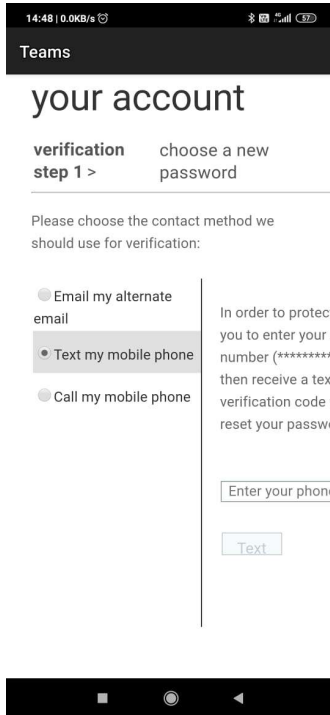

To recover your account, begin by entering your user ID and the characters in the picture or audio below.

User ID:

Example: user@contoso.onmicrosoft.com
or user@contoso.com

Enter the characters in the picture or the words in the audio.

The characters or words you entered do not match those in the picture or audio. Please try again.

"JQHSV" JA HAVE

Q W E R T Y U I O P
A S D F G H J K L
↑ Z X C V B N M
?123 English (India)

Click on Next

Do the Verification

Verification through text my mobile is better and easy.

Select Text my mobile.

You will prompt to enter your registered mobile no.

Enter your mobile no.

You will receive a text message in your mobile.

Enter the text message

You prompted to create new password

Create a strong password by using atleast

A special character,

A numerical character

A Capital Letter

A small Letter

Click on Finish to set the new password

YOUR PASSWORD HAS BEEN CREATED