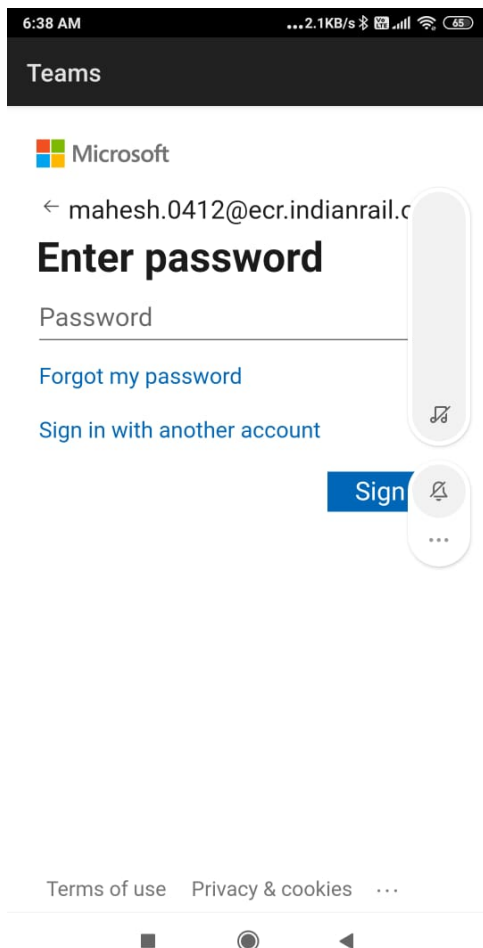

Enter your Microsoft Team Id which was send in your gov mail id.

The Microsoft id is

<gov mail id upto @>.ecr.indianrail.onmicrosoft.com

For example my Microsoft Team Id is

mahesh.0412@ ecr.indianrail.onmicrosoft.com

Click on forget Password