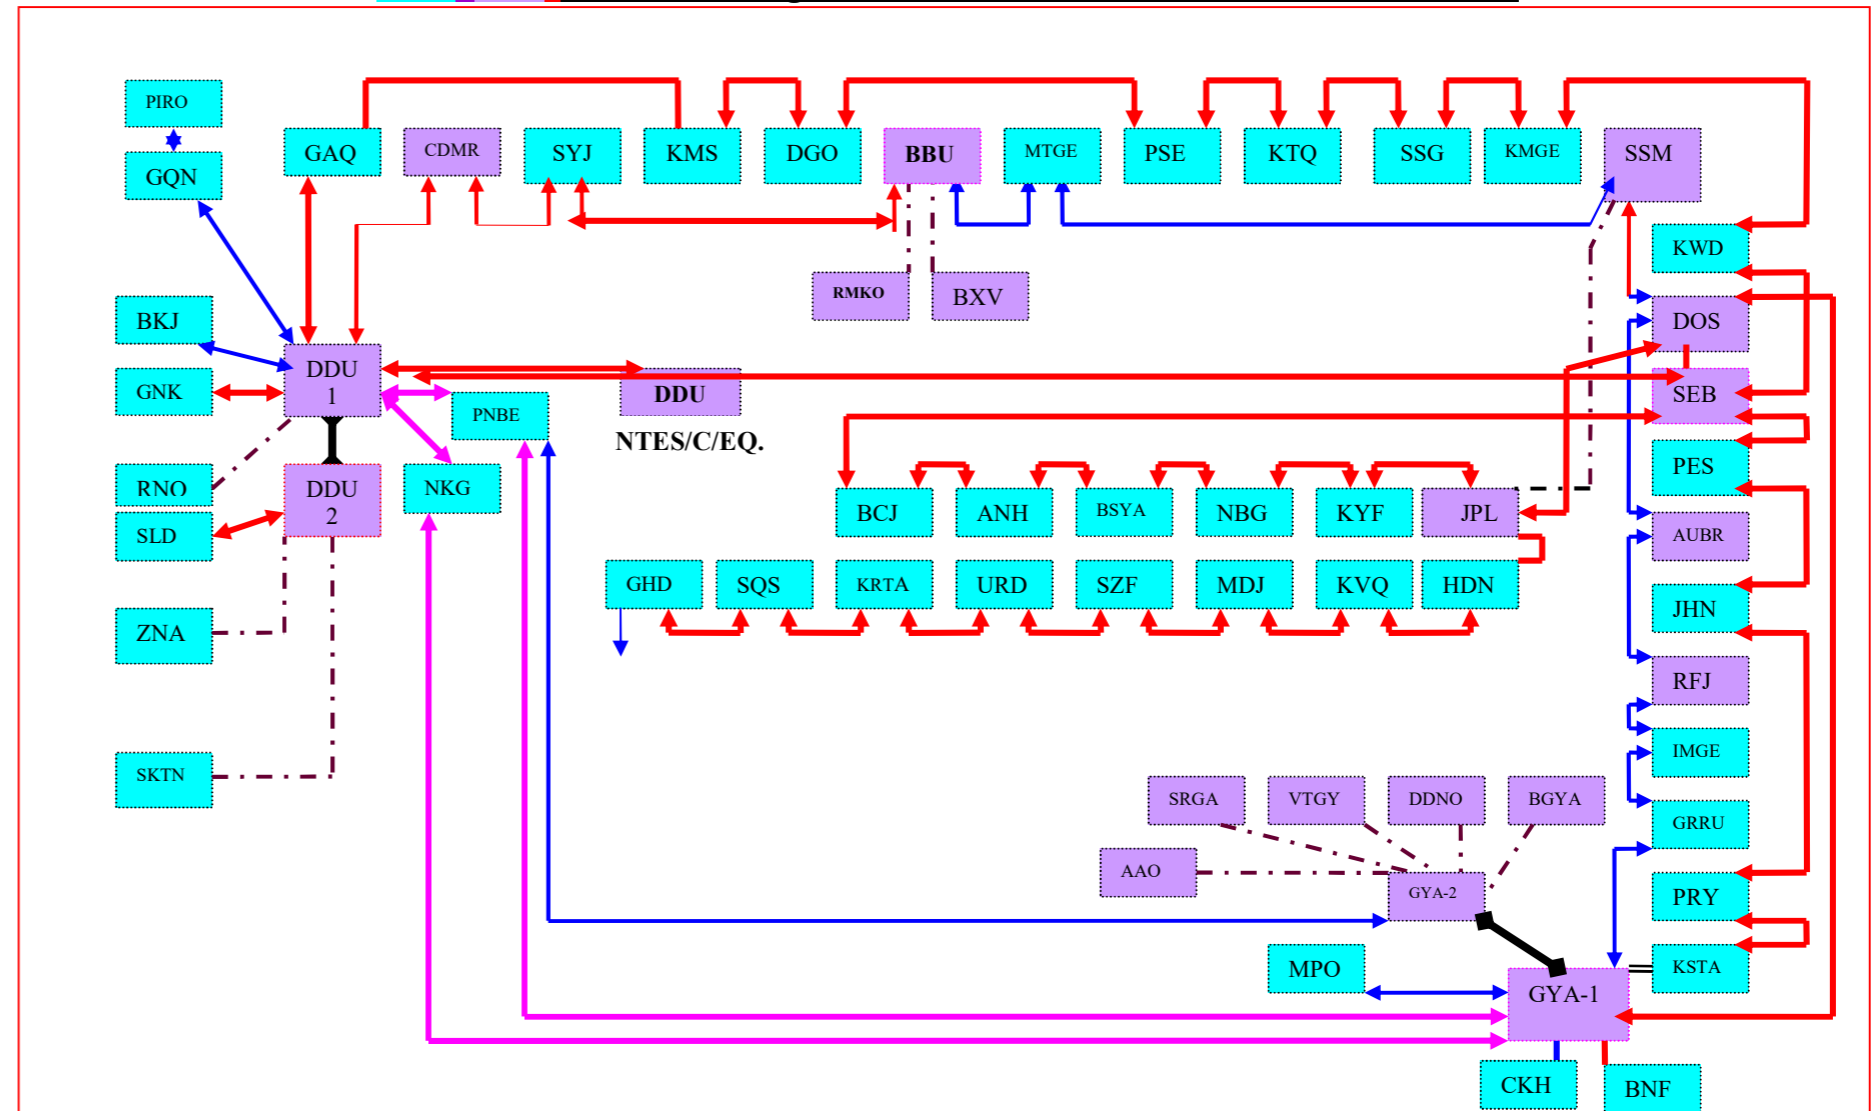

UTS/PRS Network Diagram of DDU Division as on 03.02.2020

- Ethernet
- 2MB RLY :-
- 2MB RCIL
- 64 Kbps(Rly):-
- 64 Kbps(BSNL):-

UTS Network Diagram of MGS Division

2MB RLY :-
 64 Kbps(Rly):-
 64 Kbps(BSNL):-

ROUTE DIVERSITY OF MUGHALSARAI

2MB :- 

64 Kbps:- 

ROUTE DIVERSITY OF GAYA

2MB :- 

64 Kbps:- 

DIAGRAM OF MUGHALSARAI UTS EQUIPMENT