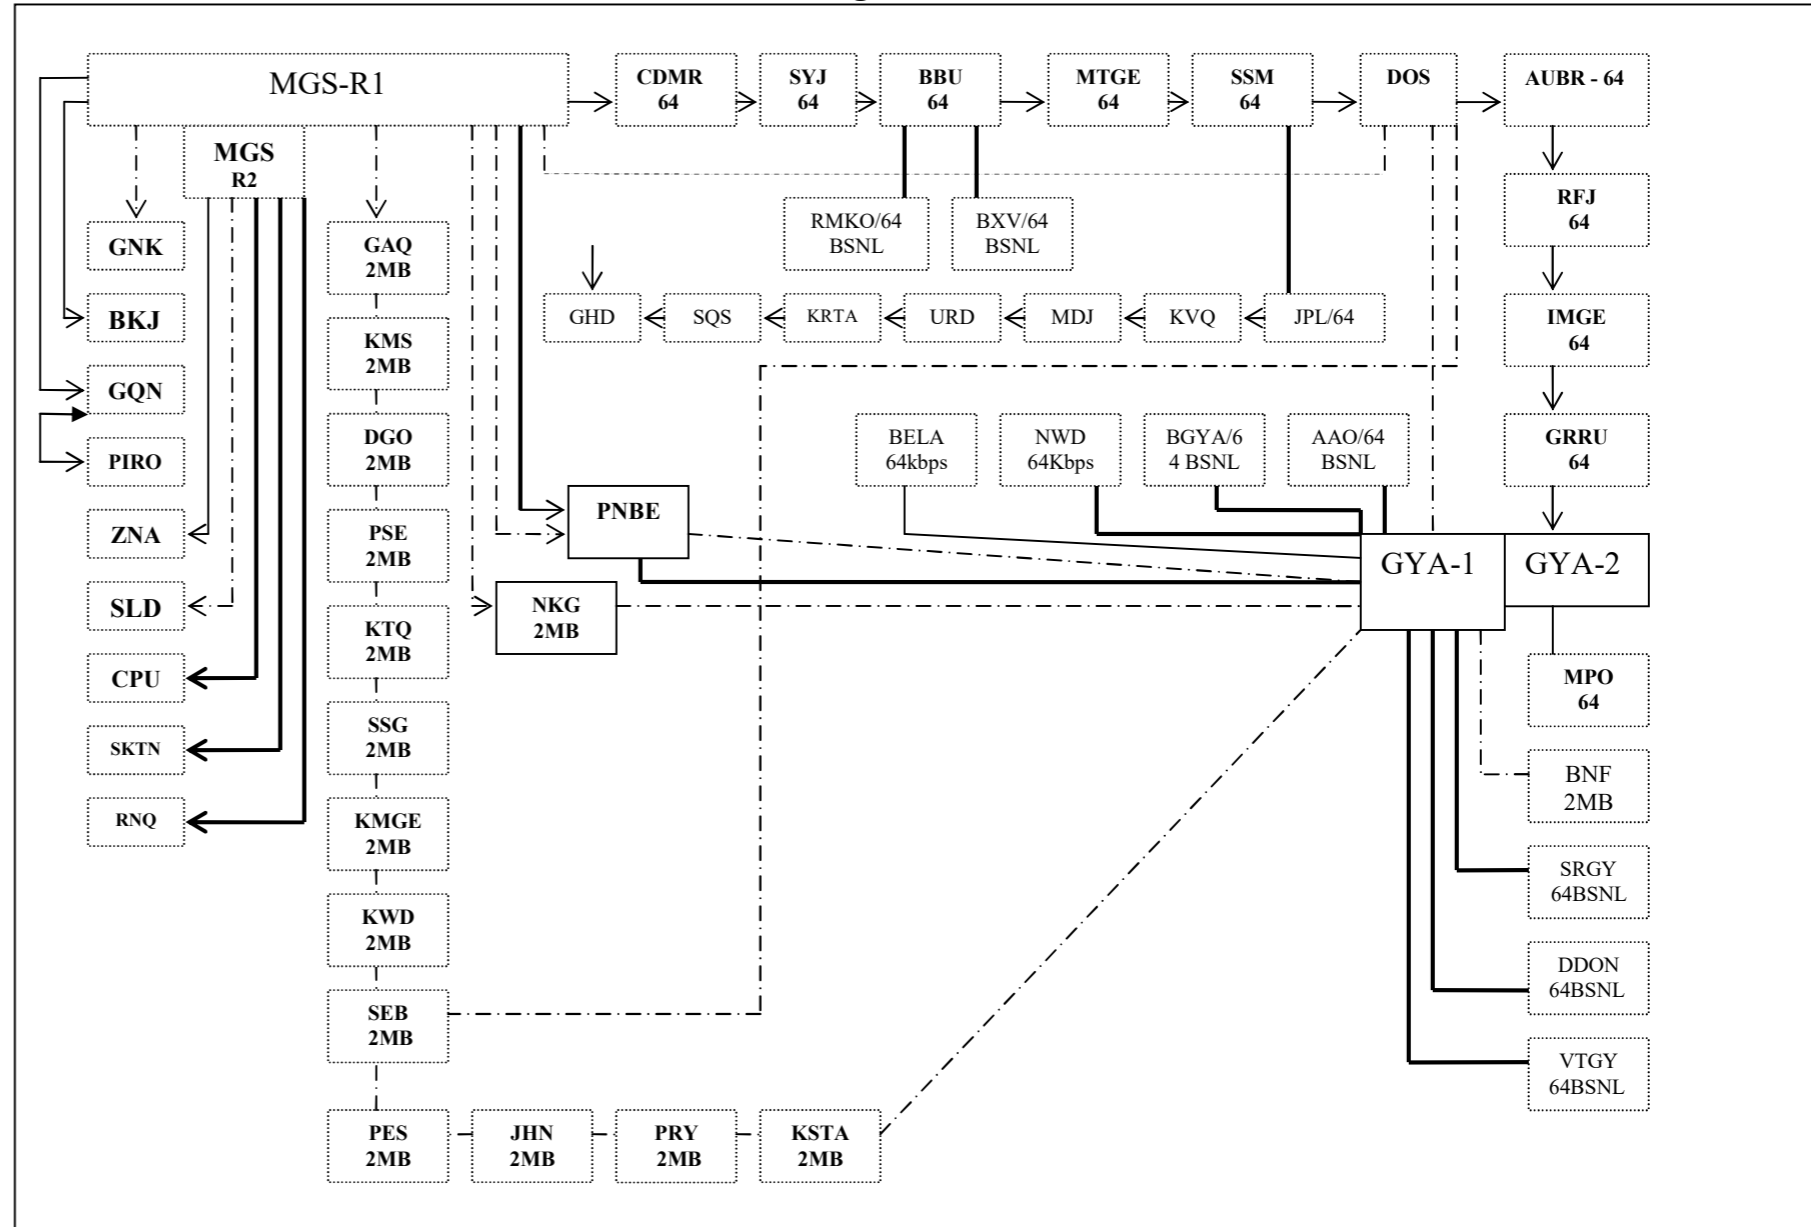

UTS/PRS Network Diagram of DDU Division as on 03.02.2020

- Ethernet
- 2MB RLY :-
- 2MB RCIL
- 64 Kbps(Rly):-
- 64 Kbps(BSNL):-

UTS Network Diagram of MGS Division

2MB RLY :-
 64 Kbps(Rly):-
 64 Kbps(BSNL):-

ROUTE DIVERSITY OF MUGHALSARAI

2MB :- 

64 Kbps:- 

ROUTE DIVERSITY OF GAYA

2MB :- 

64 Kbps:- 

DIAGRAM OF MUGHALSARAI UTS EQUIPMENT