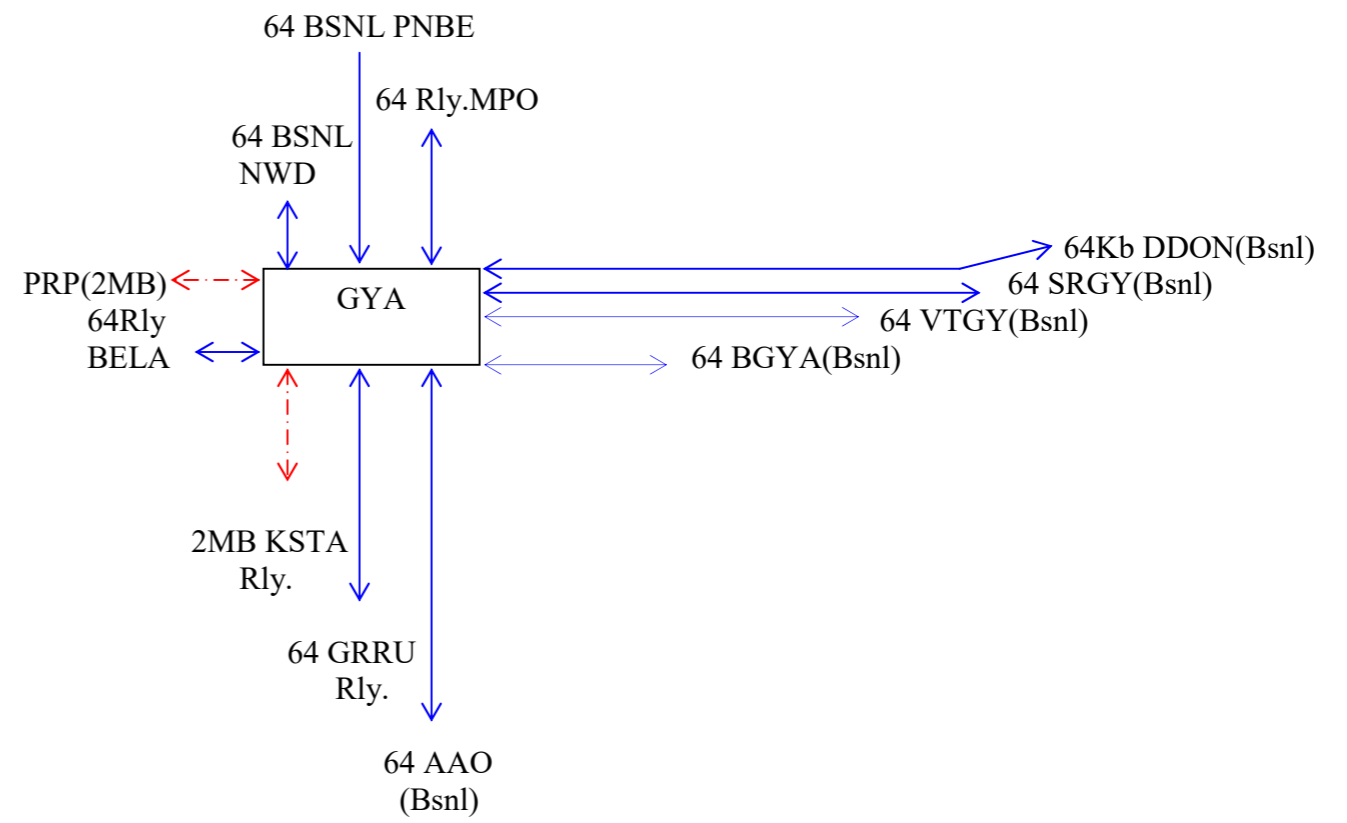

UTS/PRS Network Diagram of DDU Division as on 03.02.2020

- Ethernet
- 2MB RLY :-
- 2MB RCIL
- 64 Kbps(Rly):-
- 64 Kbps(BSNL):-

UTS Network Diagram of MGS Division

2MB RLY :-
 64 Kbps(Rly):-
 64 Kbps(BSNL):-

ROUTE DIVERSITY OF MUGHALSARAI

2MB :- 

64 Kbps:- 

ROUTE DIVERSITY OF GAYA

2MB :- 

64 Kbps:- 

DIAGRAM OF MUGHALSARAI UTS EQUIPMENT