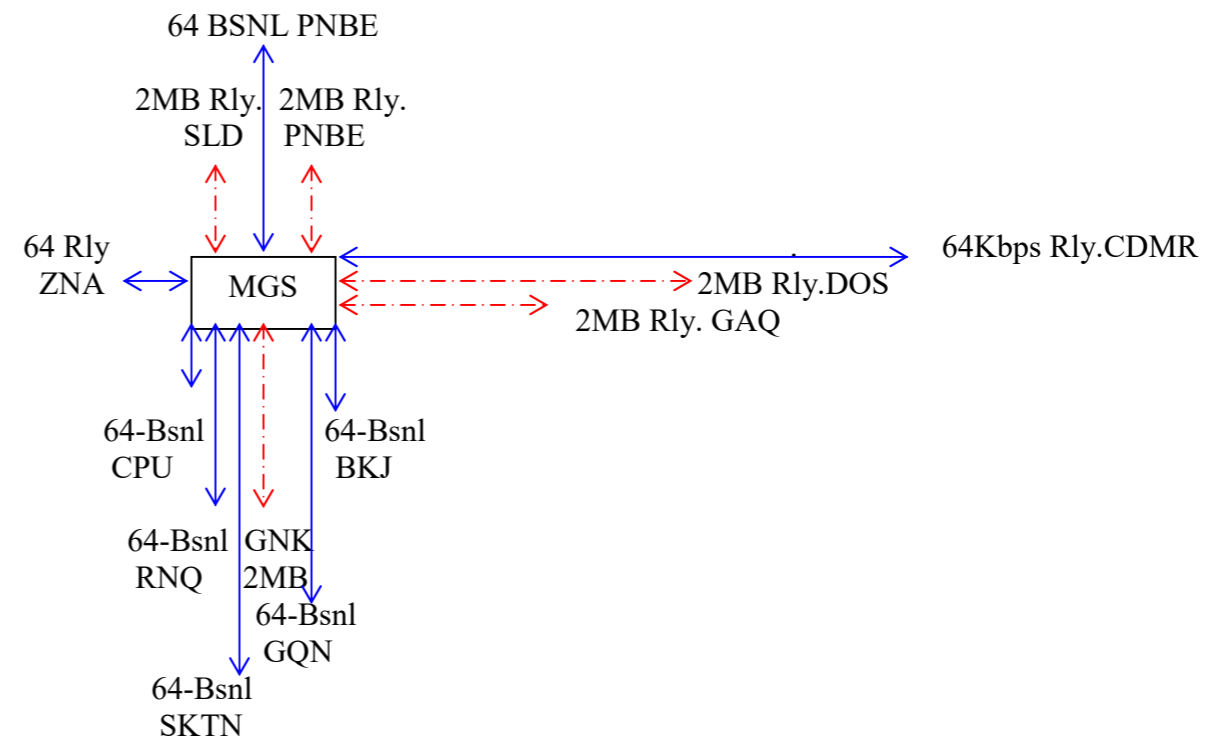

UTS/PRS Network Diagram of DDU Division as on 03.02.2020

- Ethernet
- 2MB RLY :-
- 2MB RCIL
- 64 Kbps(Rly):-
- 64 Kbps(BSNL):-

UTS Network Diagram of MGS Division

2MB RLY :-
 64 Kbps(Rly):-
 64 Kbps(BSNL):-

ROUTE DIVERSITY OF MUGHALSARAI

2MB :- 

64 Kbps:- 

ROUTE DIVERSITY OF GAYA

2MB :- 

64 Kbps:- 

DIAGRAM OF MUGHALSARAI UTS EQUIPMENT