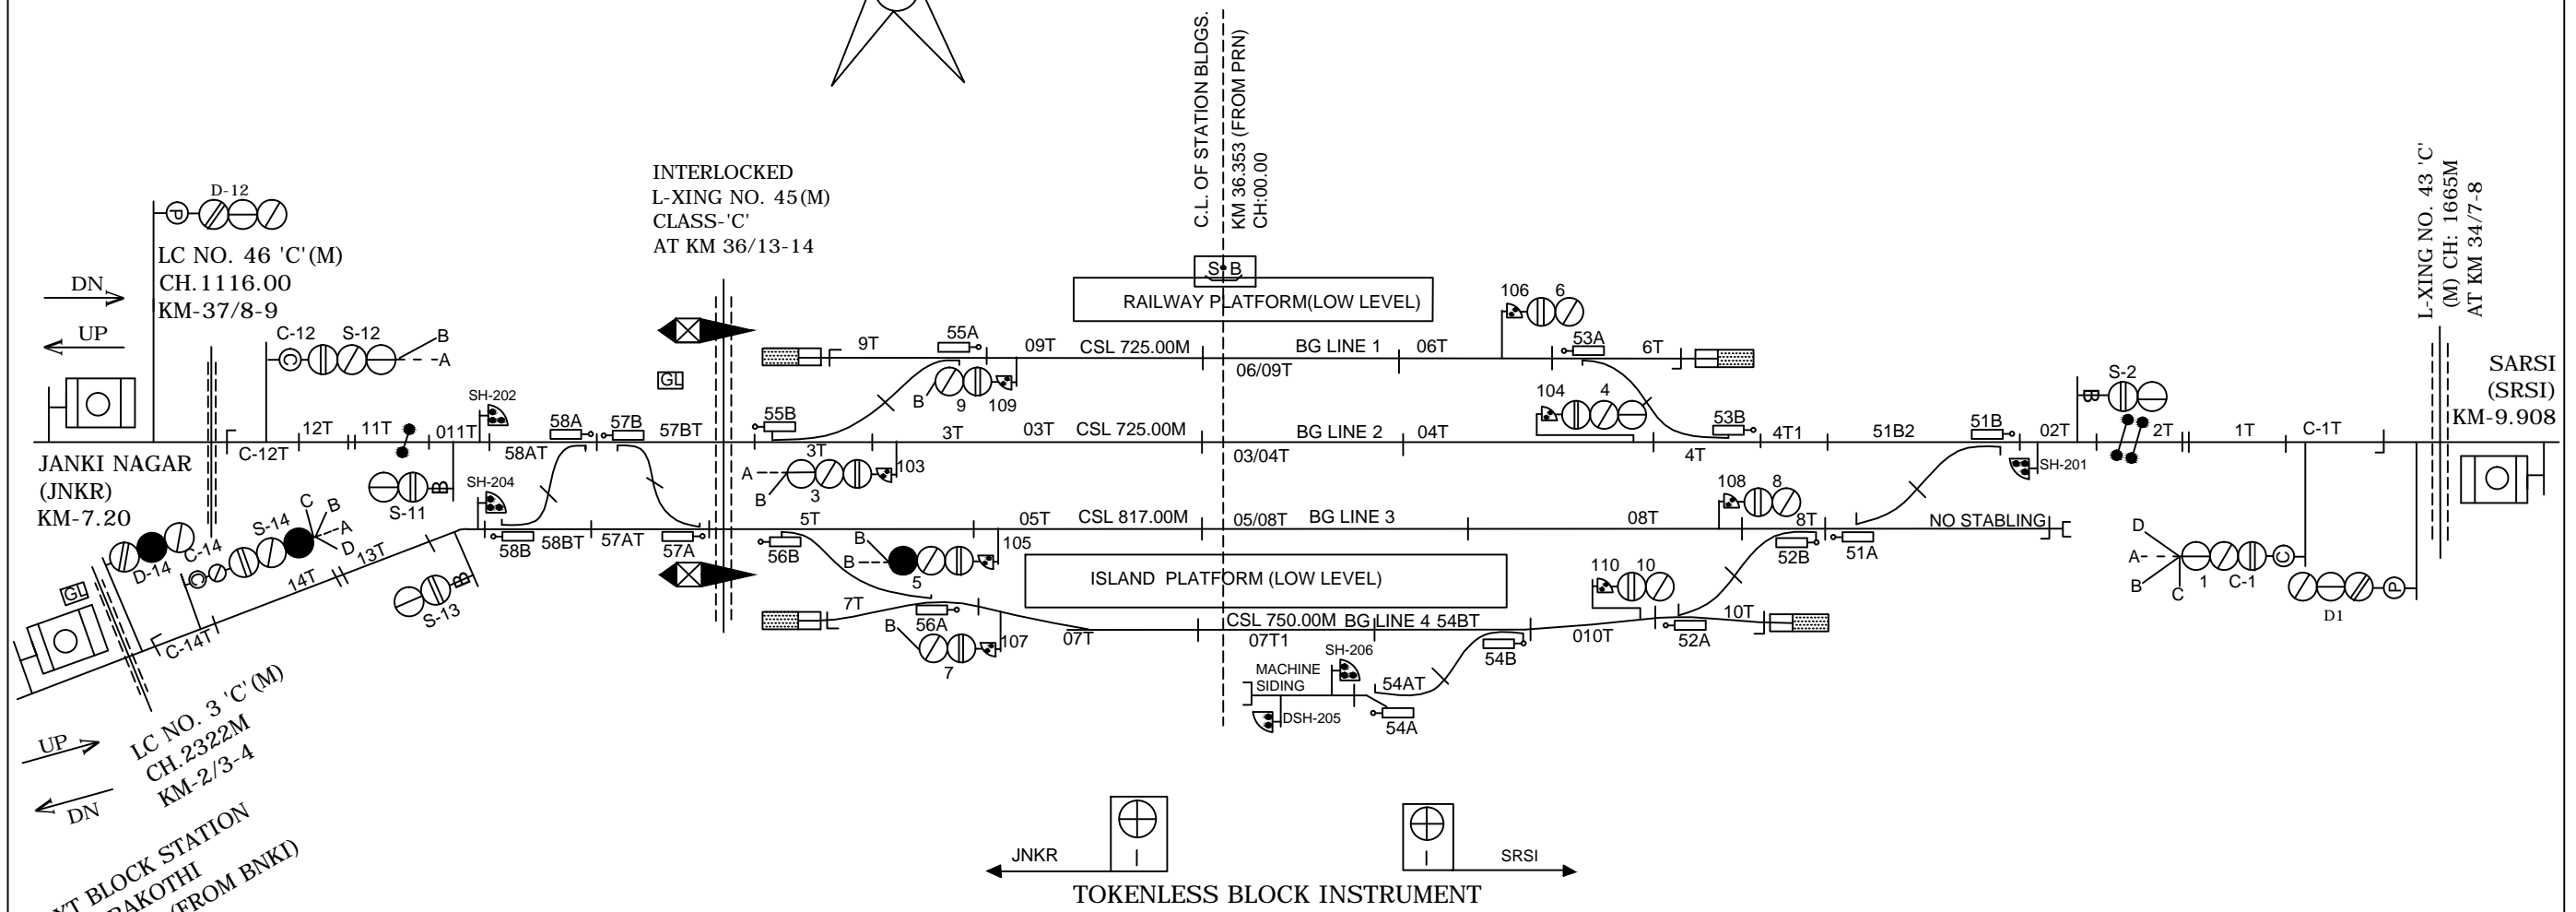

BANMANKHI STATION

बनमंखी स्टेशन

UP →
DN ←

LC NO. 46 'C' (M)
CH. 1116.00
KM-37/8-9

LC NO. 3 'C' (M)
CH. 2322M
KM-2/3-4

NEXT BLOCK STATION
BARHARAKOTHI
KM-15.853 (FROM BNKI)

NOTE:-
MAGNETO TELEPHONE PROVIDED BETWEEN PANEL ROOM L.C. GATE NO. 42'SPL' BETWEEN BNKI-SRSI AND 3,4,6,7,40,41,43,45'C', 46,47,48 & 49 BETWEEN JNKR-BNKI.

CLASS OF STATION : B
STD OF SIG & INTERLOCKING: STD-II ®

EAST CENTRAL RAILWAY SAMASTIPUR DIVISION	SR.DSTE/SPJ	DSTE/SPJ	JE/DRG	STATION WORKING RULE DIAGRAM MACL, STD-II® CLASS 'B'	BANMANKHI	SWRD NO.-
				TO SUIT SIP NO. ECR/SIP/SPJ/413/2016 AT-1		DY.CSTE/C/SPJ 2013/RD/06