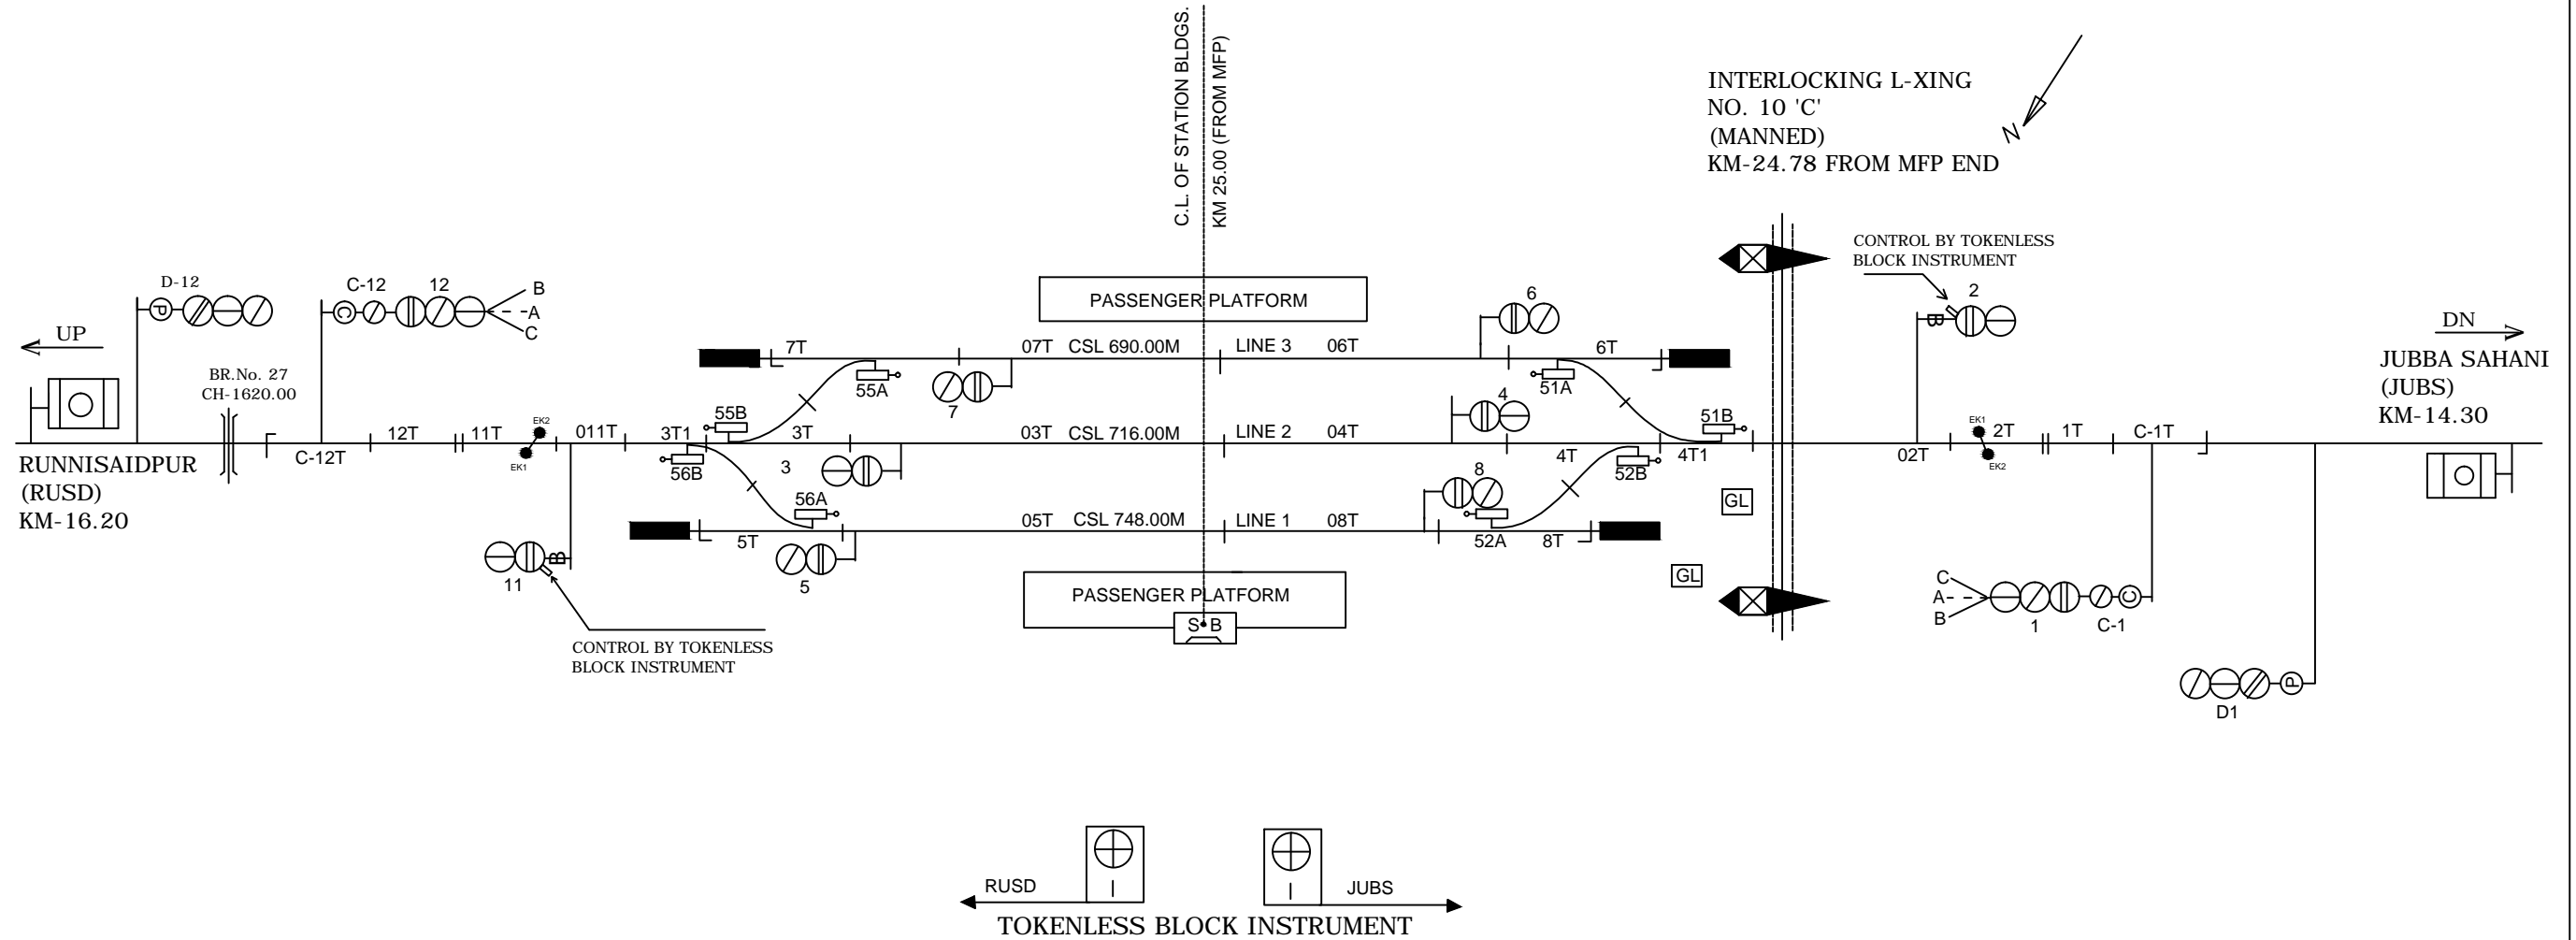

PARAMJIWAR TARAJIWAR STATION

परमजीवर ताराजीवर स्टेशन

NOTE:- MAGNETO TELEPHONE PROVIDED BETWEEN PANEL ROOM GATE NO.9,10,11,12,15.

CLASS OF STATION : B
STD OF SIG & INTERLOCKING: STD-III

EAST CENTRAL RAILWAY SAMASTIPUR DIVISION				STATION WORKING RULE DIAGRAM MACL, STD-II (R) CLASS 'B'	PARAMJIWAR TARAJIWAR	SWRD NO.-
	SR.DSTE/SPJ	DSTE/SPJ	SSE/SIG	TO SUIT SIP NO. ECR/SIP/SPJ/431/2007 ALT-VI		DY.CSTE/C/I/SPJ 2011/RD/11