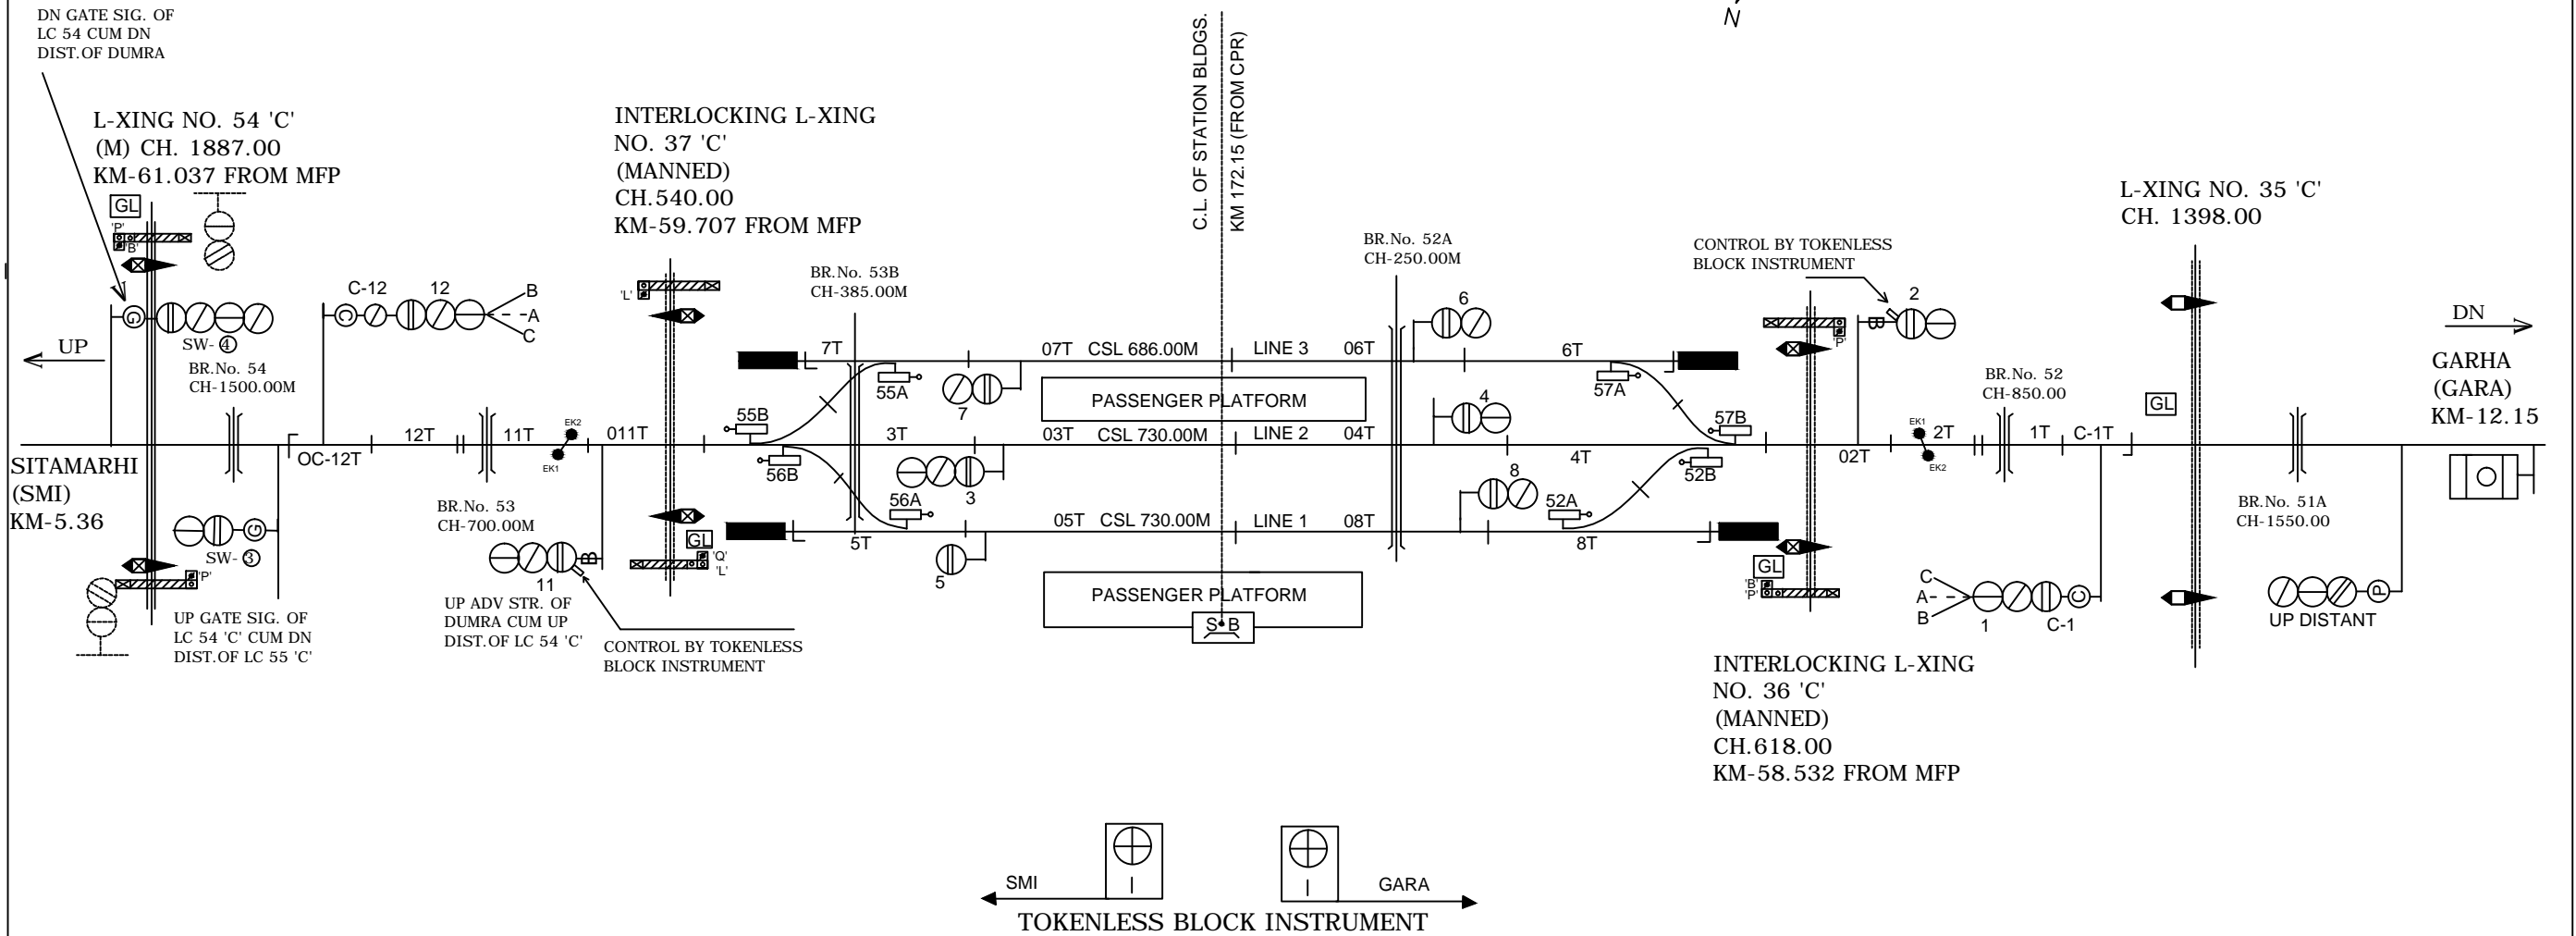

DUMRA STATION डुमरा स्टेशन

NOTE:- MAGNETO TELEPHONE PROVIDED BETWEEN PANEL CABIN GATE NO.30,31,32,33,35,36,37.

CLASS OF STATION : B
STD OF SIG & INTERLOCKING: STD-II ®

EAST CENTRAL RAILWAY SAMASTIPUR DIVISION	SR.DSTE/SPJ	DSTE/SPJ	SSE/SIG	STATION WORKING RULE DIAGRAM MACL, STD-II® CLASS 'B'	DUMRA	SWRD NO.-
				TO SUIT SIP NO. ECR/SIP/SPJ/440/2007 ALT-IV		DY.CSTE/C-I/SPJ 2010/RD/06