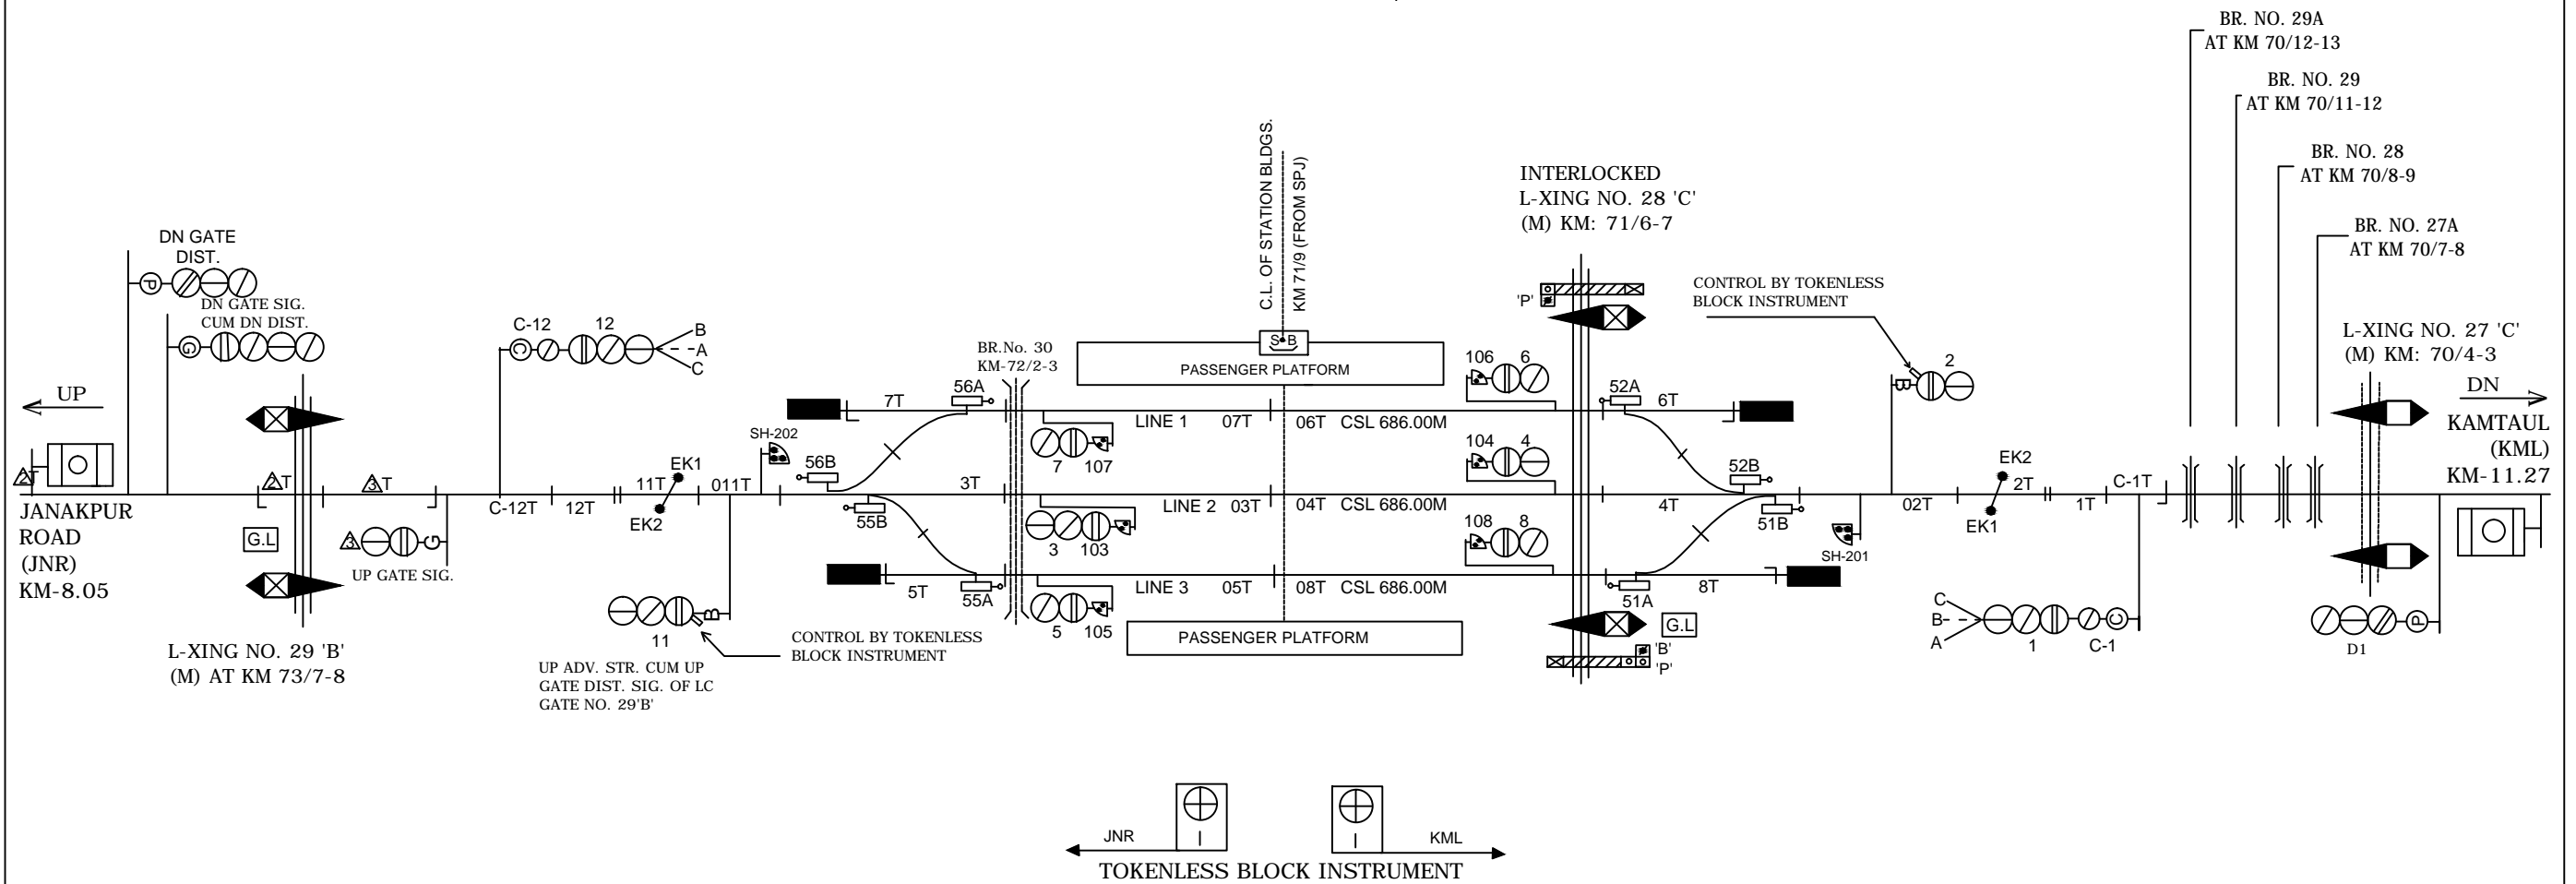

JOGIYARA STATION

जोगियारा स्टेशन

CLASS OF STATION : B
STD OF SIG & INTERLOCKING: STD-II (R)

EAST CENTRAL RAILWAY SAMASTIPUR DIVISION				STATION WORKING RULE DIAGRAM MACL, STD-II (R) CLASS 'B'	JOGIYARA	SWRD NO.-
	SR.DSTE/SPJ	DSTE/SPJ	SSE/SIG			TO SUIT SIP NO. ECR/SIP/SPJ/368/2008 ALT-III