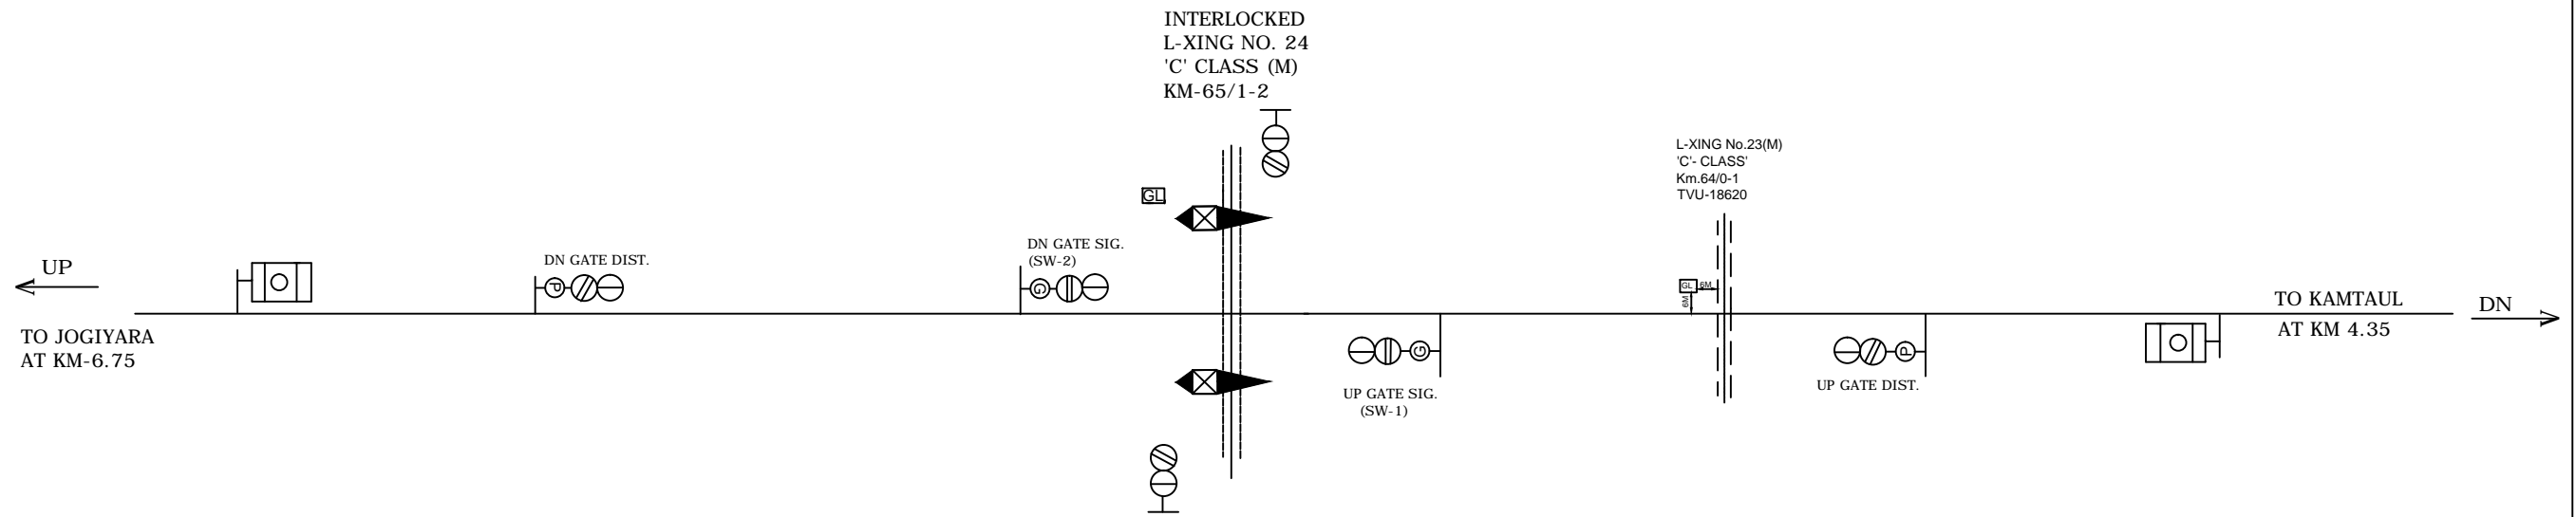

L.C NO.4'C'

NOTE: -
MAGNETO TELEPHONE PROVIDED BETWEEN L.C. No. 24'C' AND KAMTAUL.

पूर्व मध्य रेलवे
E.C. RAILWAY
SAMASTIPUR DIVISION
समस्तीपुर मंडल

SR.DSTE/SPJ

DSTE/SPJ

SSE/SIG

STATION WORKING RULE DIAGRAM
OF L-XING No.24'C'
BETWEEN
KAMTAUL AND JOGIYARA
AT KM 65/1-2

NOT TO SCALE
SWRD NO.

SR./DSTE/SPJ
2017(RD)/06

TO SUIT SIP No.ECR/SIP/SPJ/L-XING- 24 'C'/2017