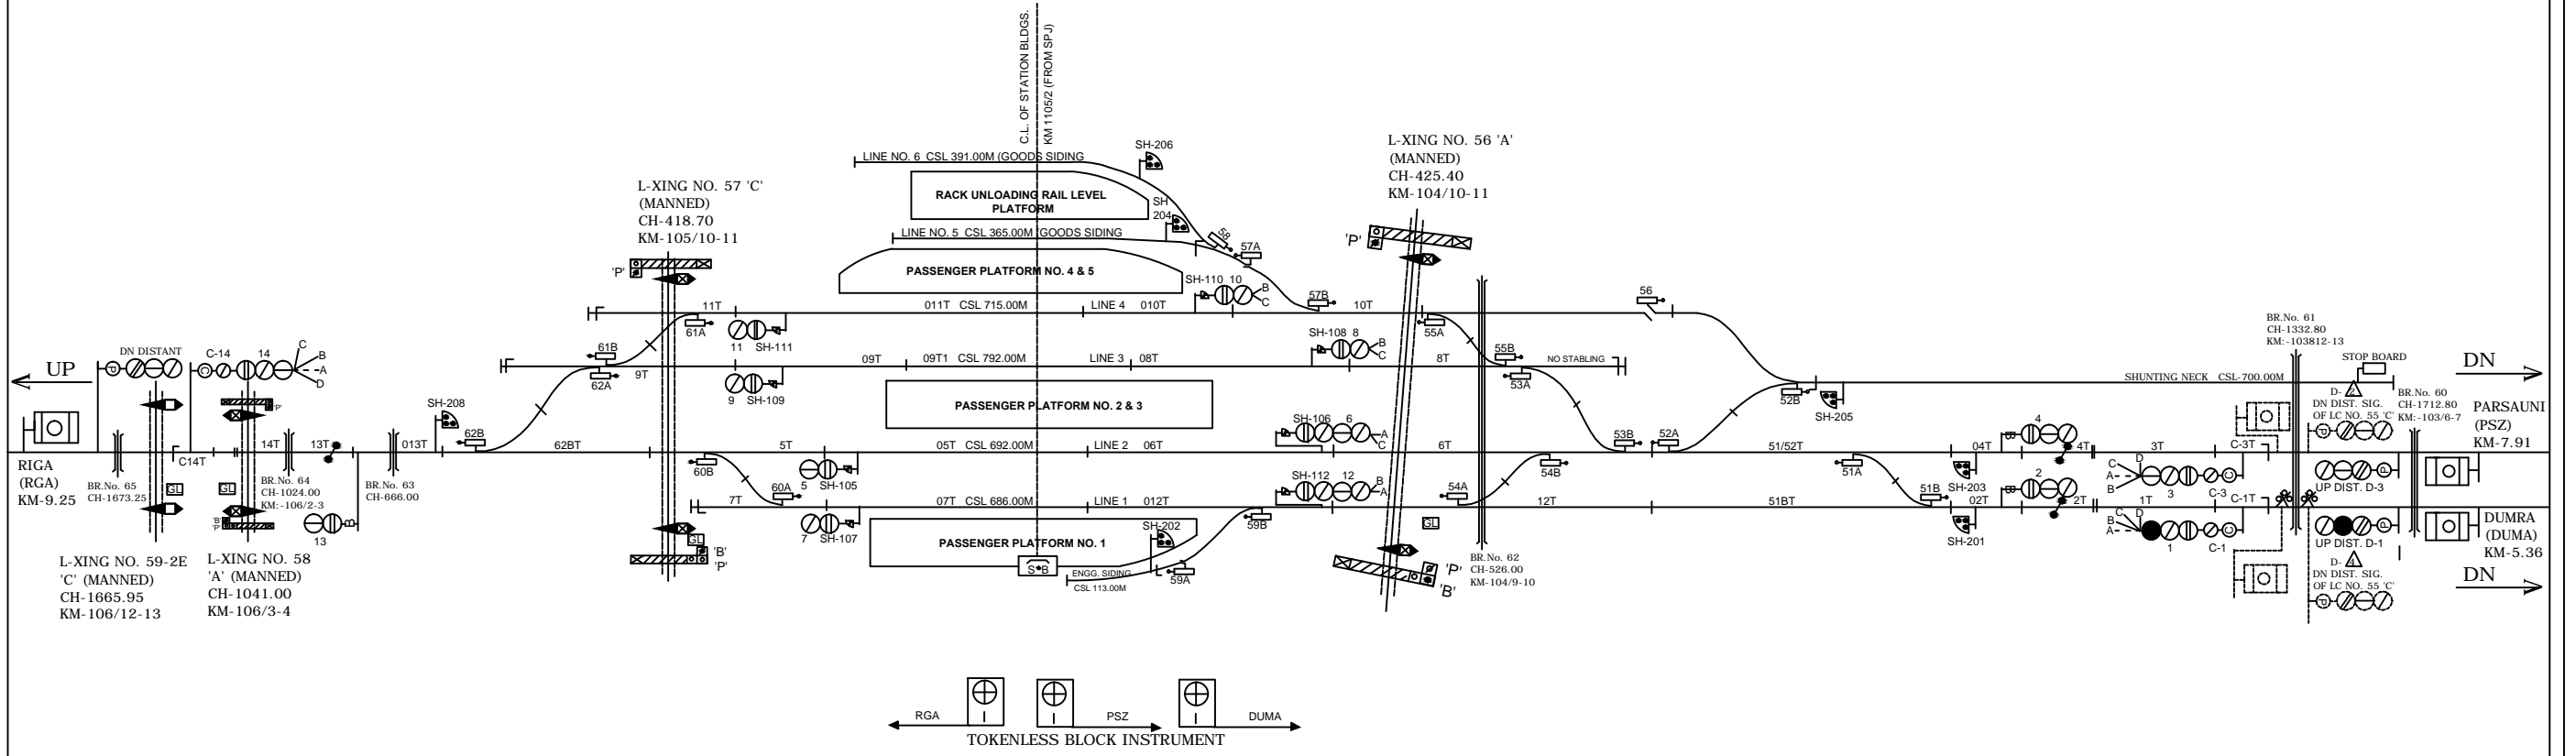

SITAMARHI STATION

सीतामढी स्टेशन

CLASS OF STATION : B
 STD OF SIG & INTERLOCKING: STD-II ®

EAST CENTRAL RAILWAY SAMASTIPUR DIVISION	SR.DSTE/SPJ	DSTE/SPJ	SSE/SIG	STATION WORKING RULE DIAGRAM MACL, STD-II® CLASS 'B'	SITAMARHI	SWRD NO.-
				TO SUIT SIP NO. ECR/SIP/SPJ/364/2009 ALT-V		DY.CSTE/C-I/SPJ 2010/RD/02