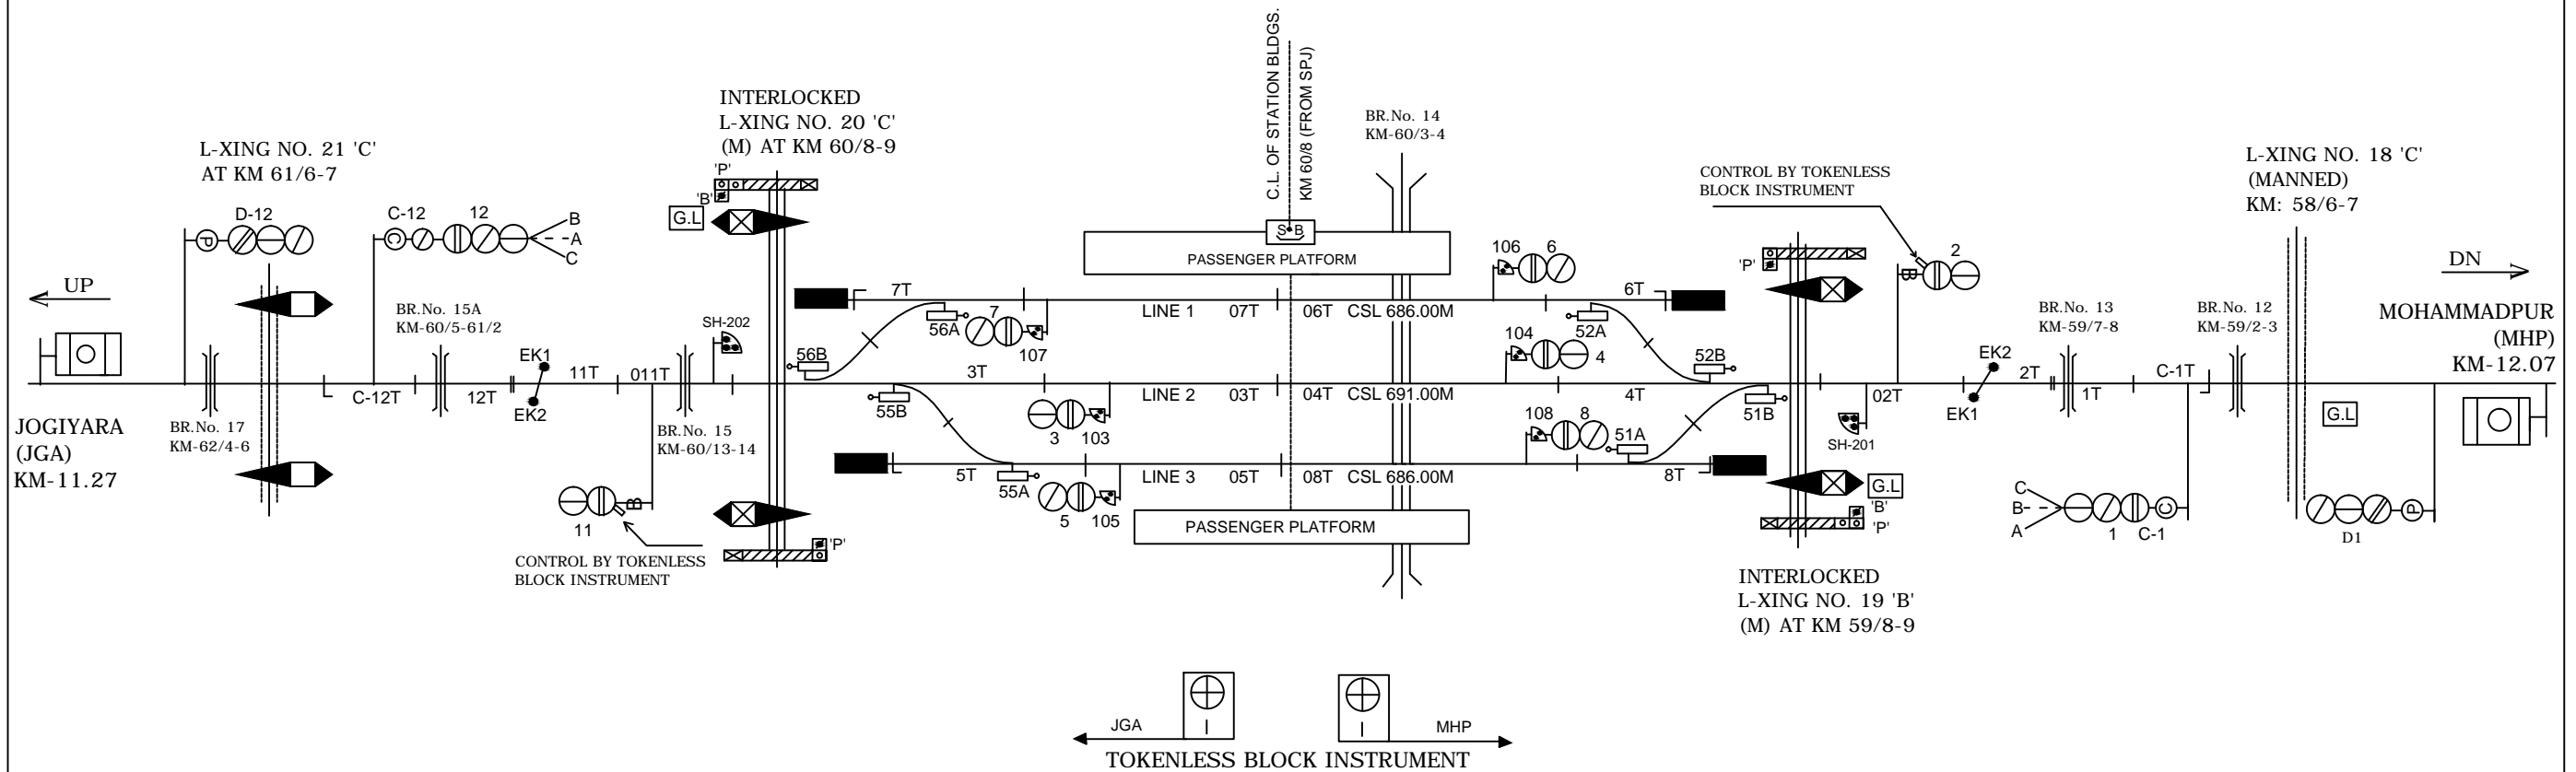

KAMTAUL STATION कमतौल स्टेशन

CLASS OF STATION : B
STD OF SIG & INTERLOCKING: STD-II ®

EAST CENTRAL RAILWAY
SAMASTIPUR DIVISION

STATION WORKING RULE DIAGRAM
MACL, STD-II® CLASS 'B'

KAMTAUL

SWRD NO.-
DY.CSTE/C-I/SPJ
2008/RD/17

SR.DSTE/SPJ

DSTE/SPJ

SSE/SIG

TO SUIT SIP NO. ECR/SIP/SPJ/369/2008 ALT-VI