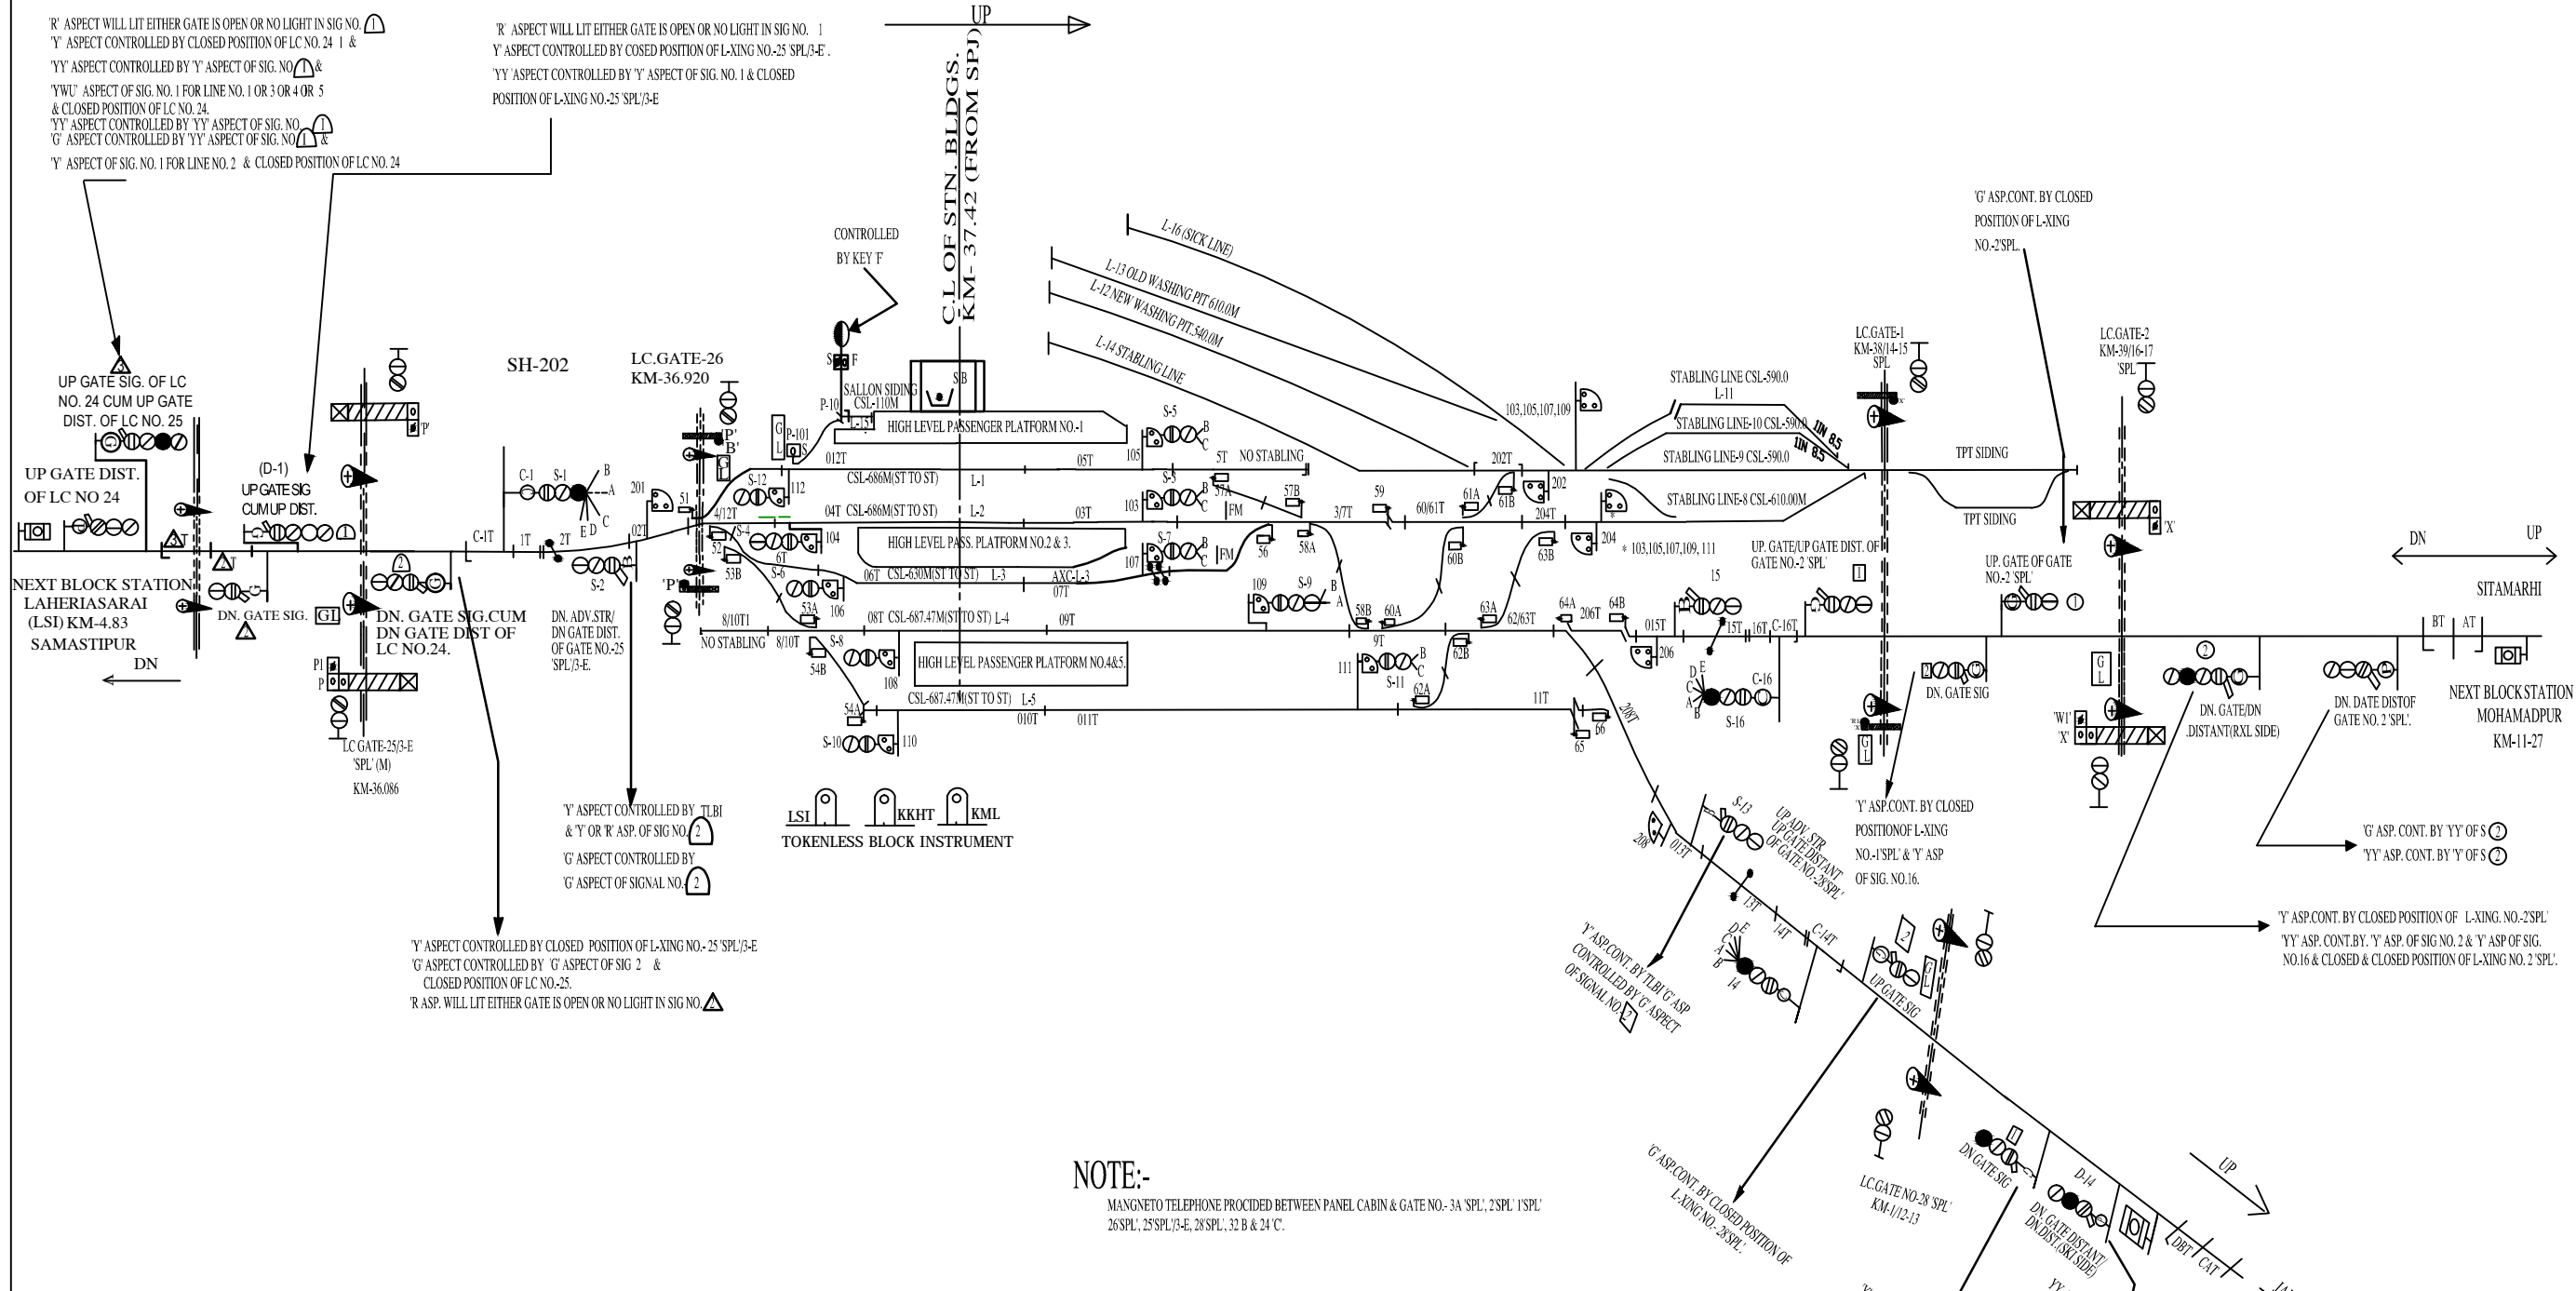

DARBHANGA STATION

दरभंगा स्टेशन

EAST CENTRAL RAILWAY SAMASTIPUR DIVISION	Sr.DSTE/SPJ	DSTE/SPJ	JE/DRG	TO SUIT SIP NO. ECR/SIP/SPJ/326/2009 ALT-X	STATION WORKING RULE DIAGRAM MACL, STD-I (R), CLASS 'B'	DARBHANGA दरभंगा	SWRD NO.-
							DY.CSTE/C-I/SPJ 2010/RD/03