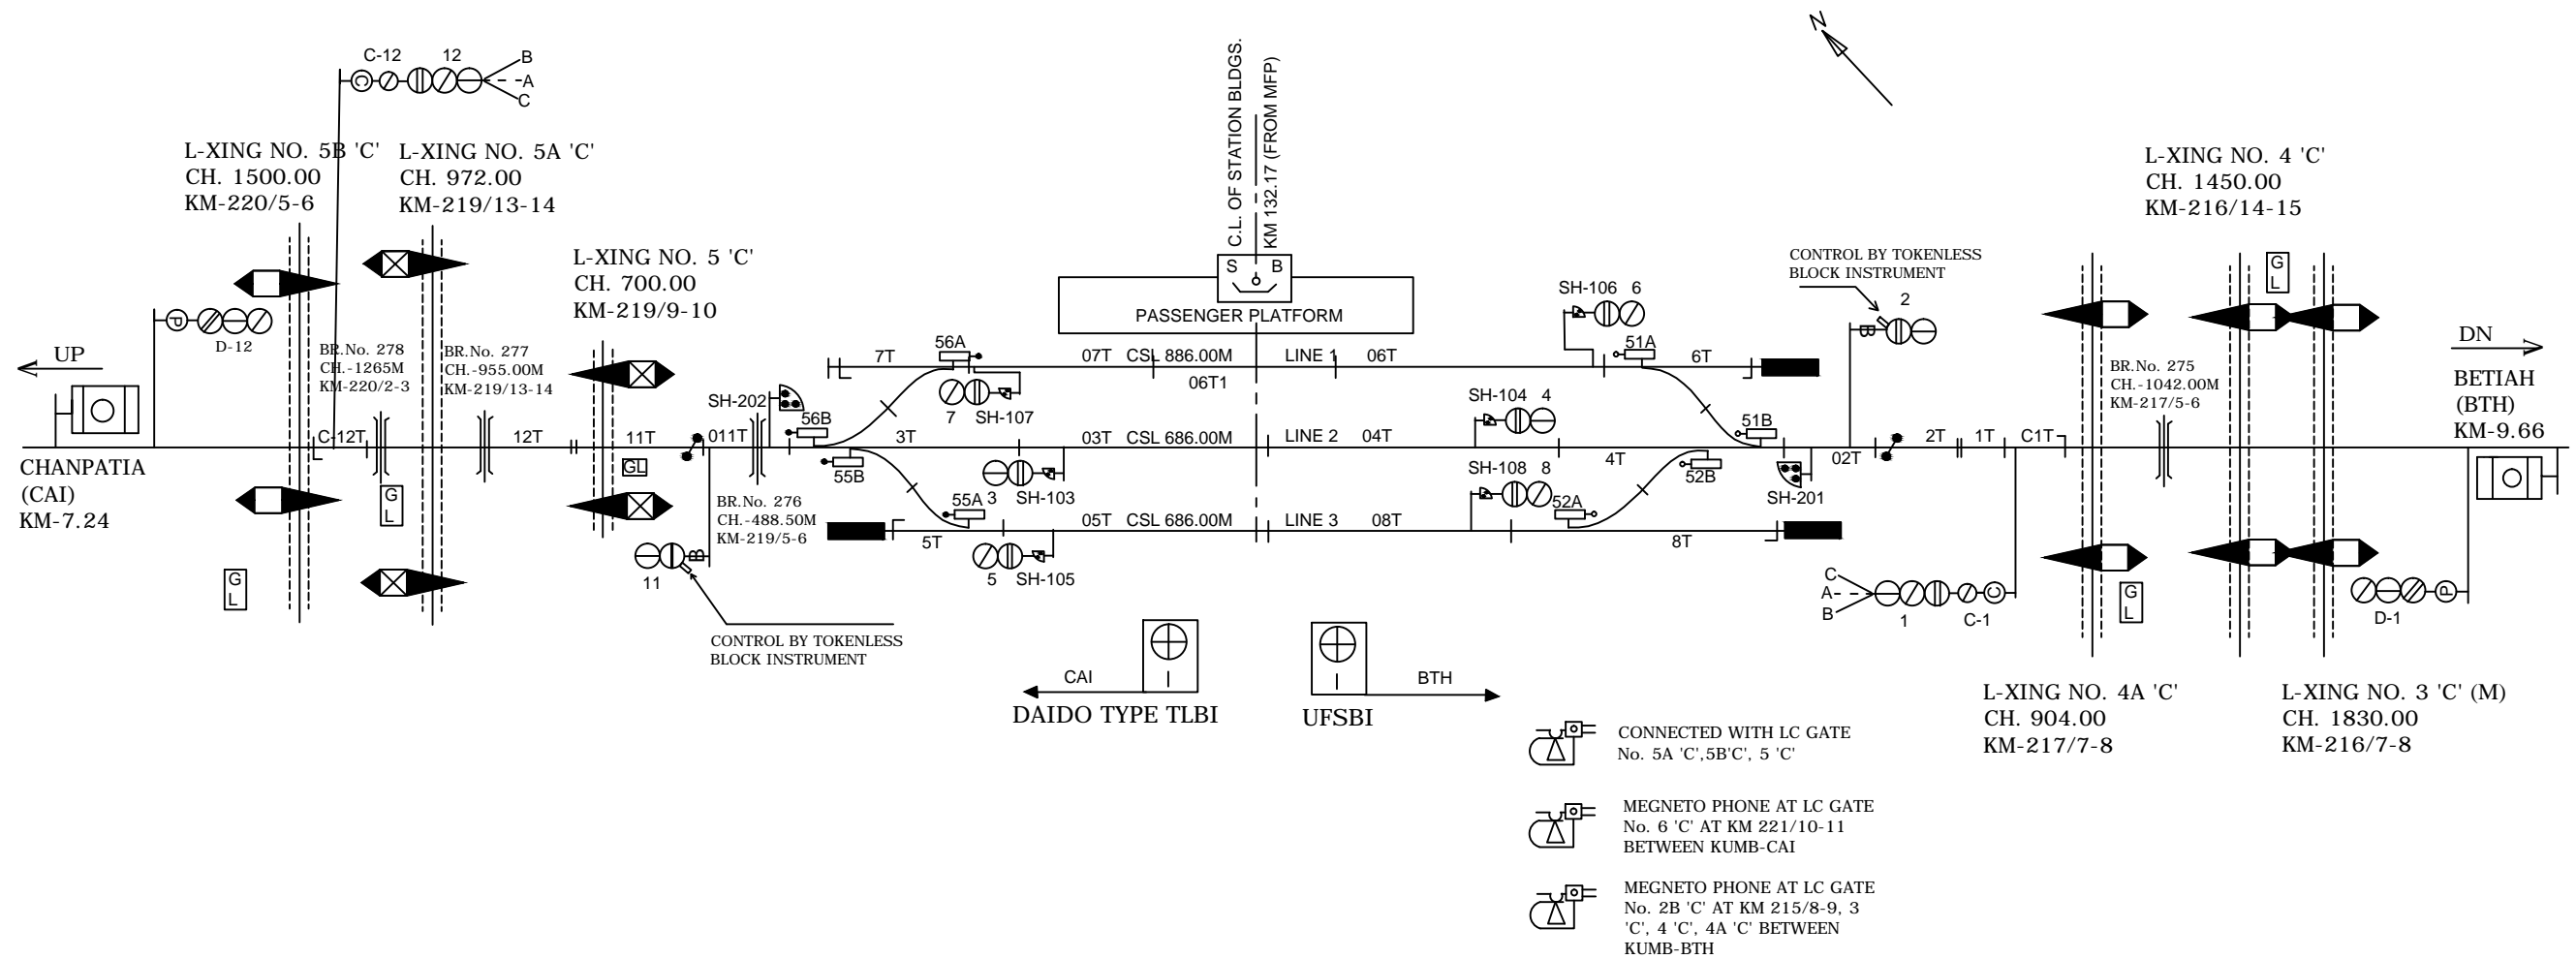

KUMARBAG STATION कुमारबाग स्टेशन

CLASS OF STATION : B
STD OF SIG & INTERLOCKING: STD-II (R)

EAST CENTRAL RAILWAY SAMASTIPUR DIVISION				STATION WORKING RULE DIAGRAM MACL, STD-II (R) CLASS 'B'	KUMARBAG	SWRD NO.-
	Sr.DSTE/SPJ	DSTE/W/SPJ	JE/DRG	TO SUIT SIP NO. ECR/SIP/SPJ/340/2008 ALT-IX		DY.CSTE/C/I/ SPJ/2009 (RD)/11