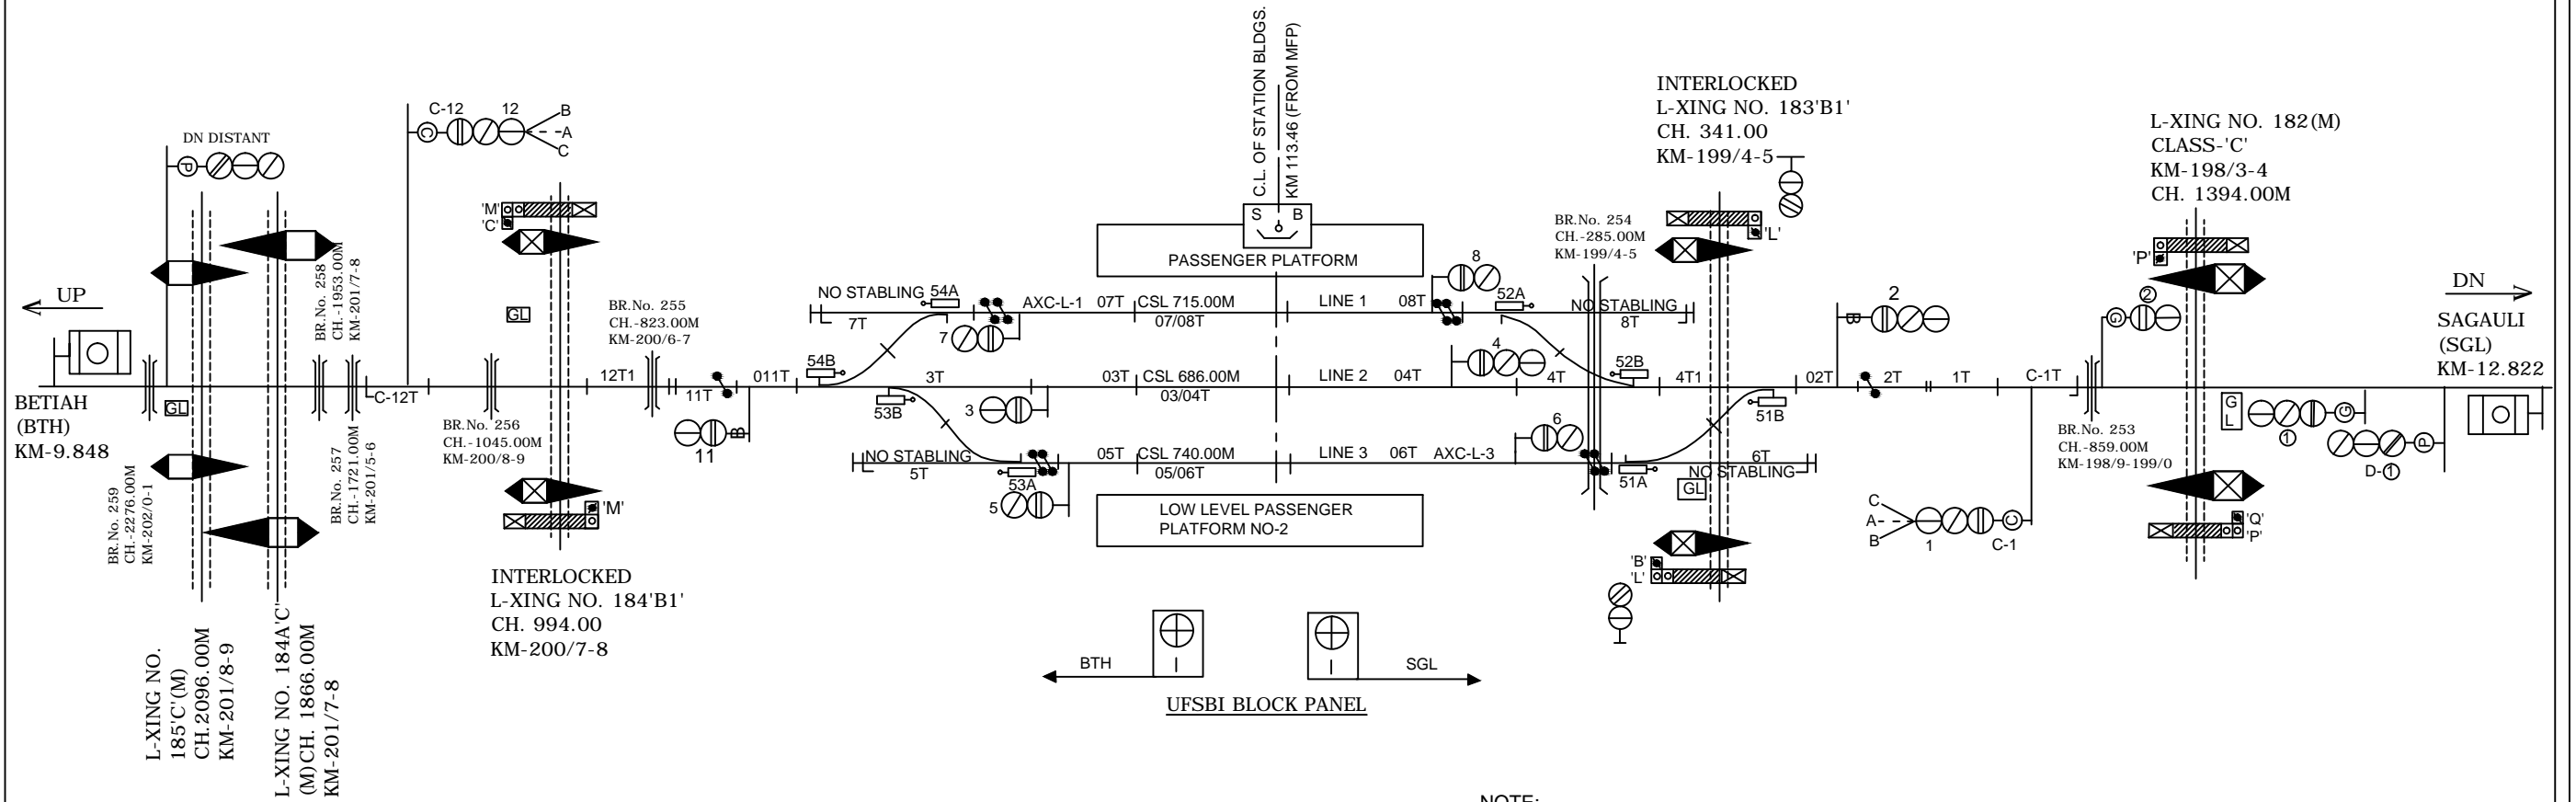

MAJHOLIA STATION

मझौलिया स्टेशन

CLASS OF STATION : B
STD OF SIG & INTERLOCKING: STD-II ®

EAST CENTRAL RAILWAY
SAMASTIPUR DIVISION

STATION WORKING RULE DIAGRAM
MACL, STD-II ®, CLASS 'B'

MAJHOLIA

SWRD NO.-

SR.DSTE/SPJ
2018(RD)/04

SR.DSTE/SPJ

DSTE/SPJ

JE/DRG

TO SUIT SIP NO. ECR/SIP/SPJ/338/2018 ALT-I