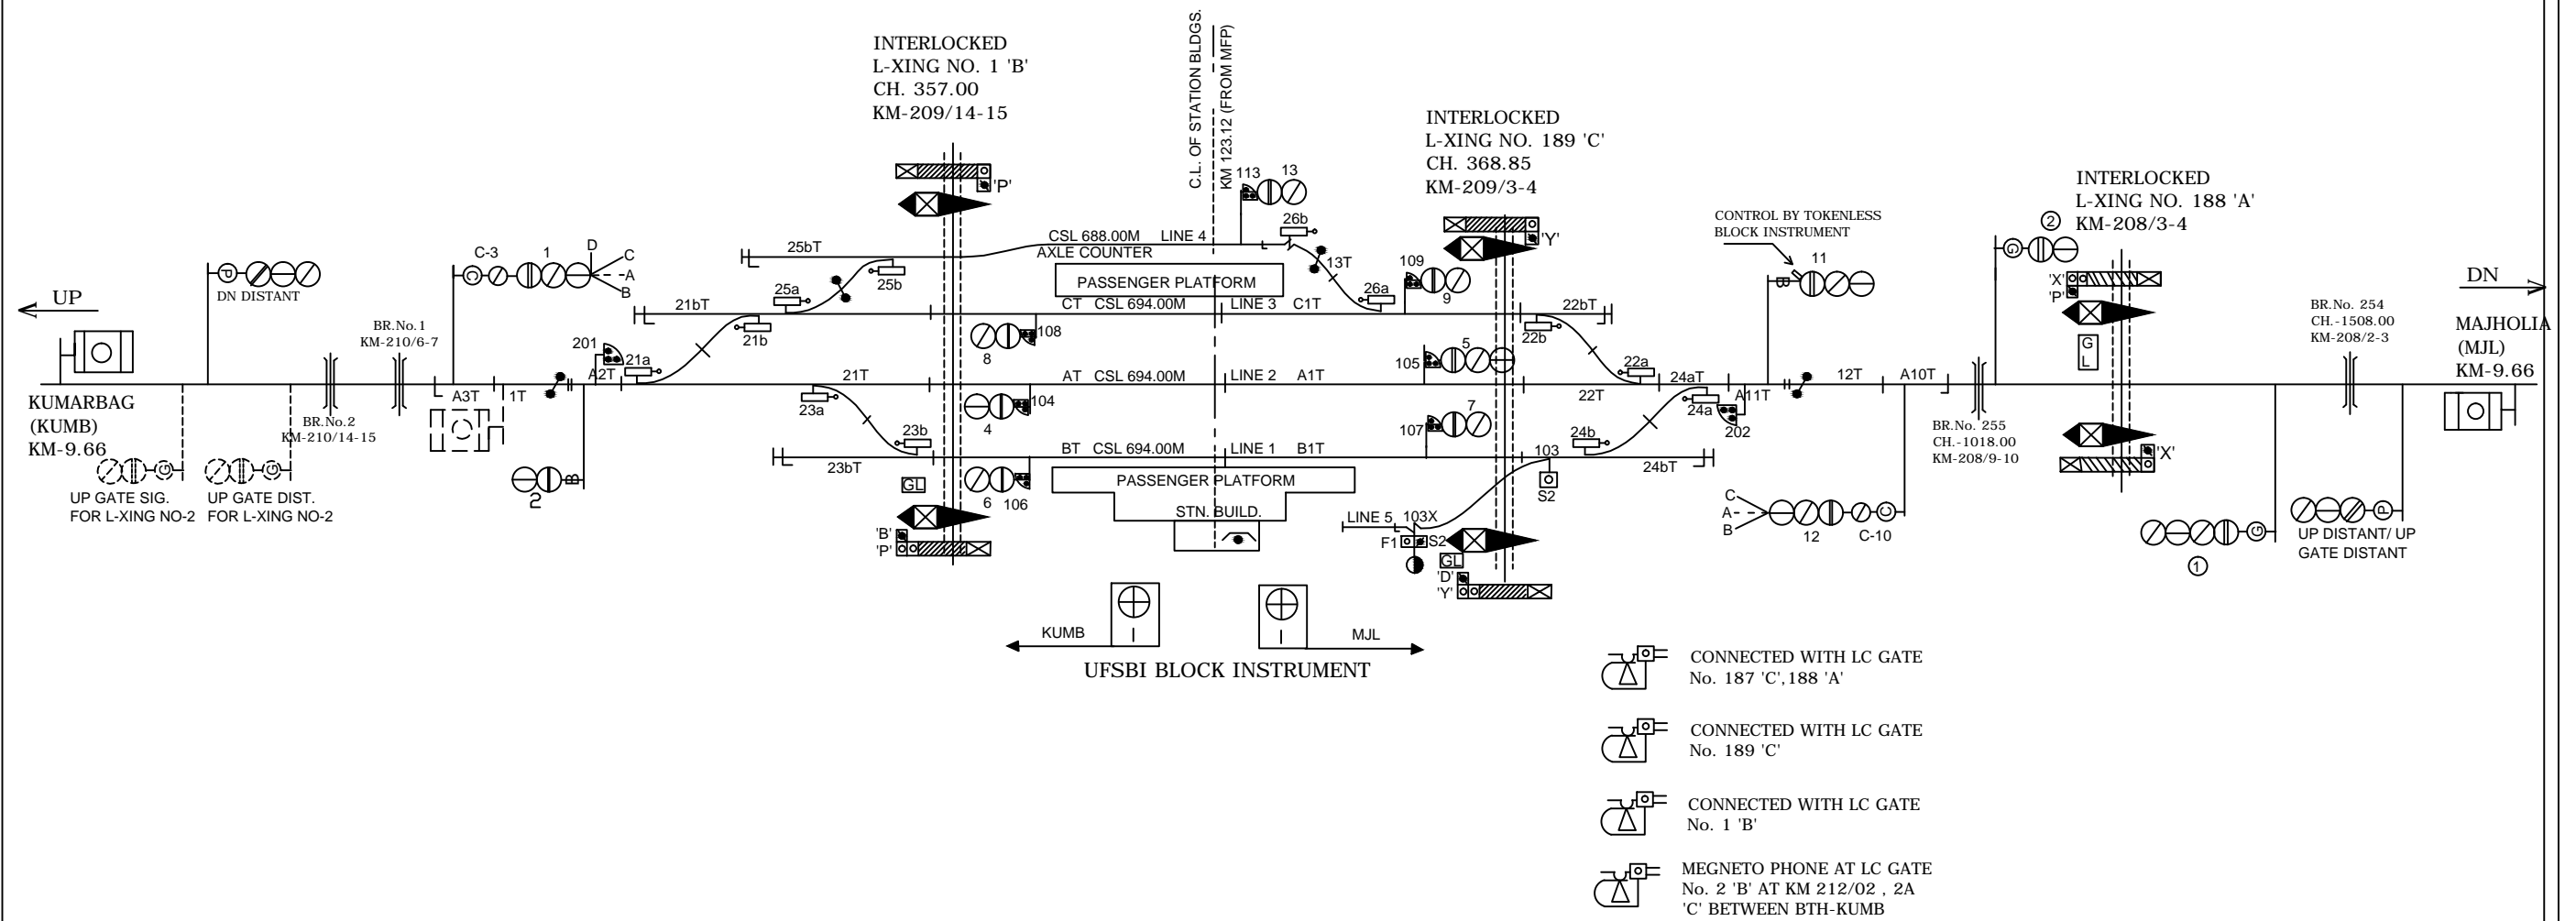

BETTIAH STATION

बेतिया स्टेशन

CLASS OF STATION : B
STD OF SIG & INTERLOCKING: STD-III

EAST CENTRAL RAILWAY SAMASTIPUR DIVISION	SR.DSTE/SPJ	DSTE/SPJ	JE/DRG	STATION WORKING RULE DIAGRAM MACL, STD-II ® , CLASS 'B'	BETTIAH	SWRD NO.-
				TO SUIT SIP NO. ECR/SIP/SPJ/339/2008 ALT-IX		SR.DSTE/SPJ 2018(RD)/11