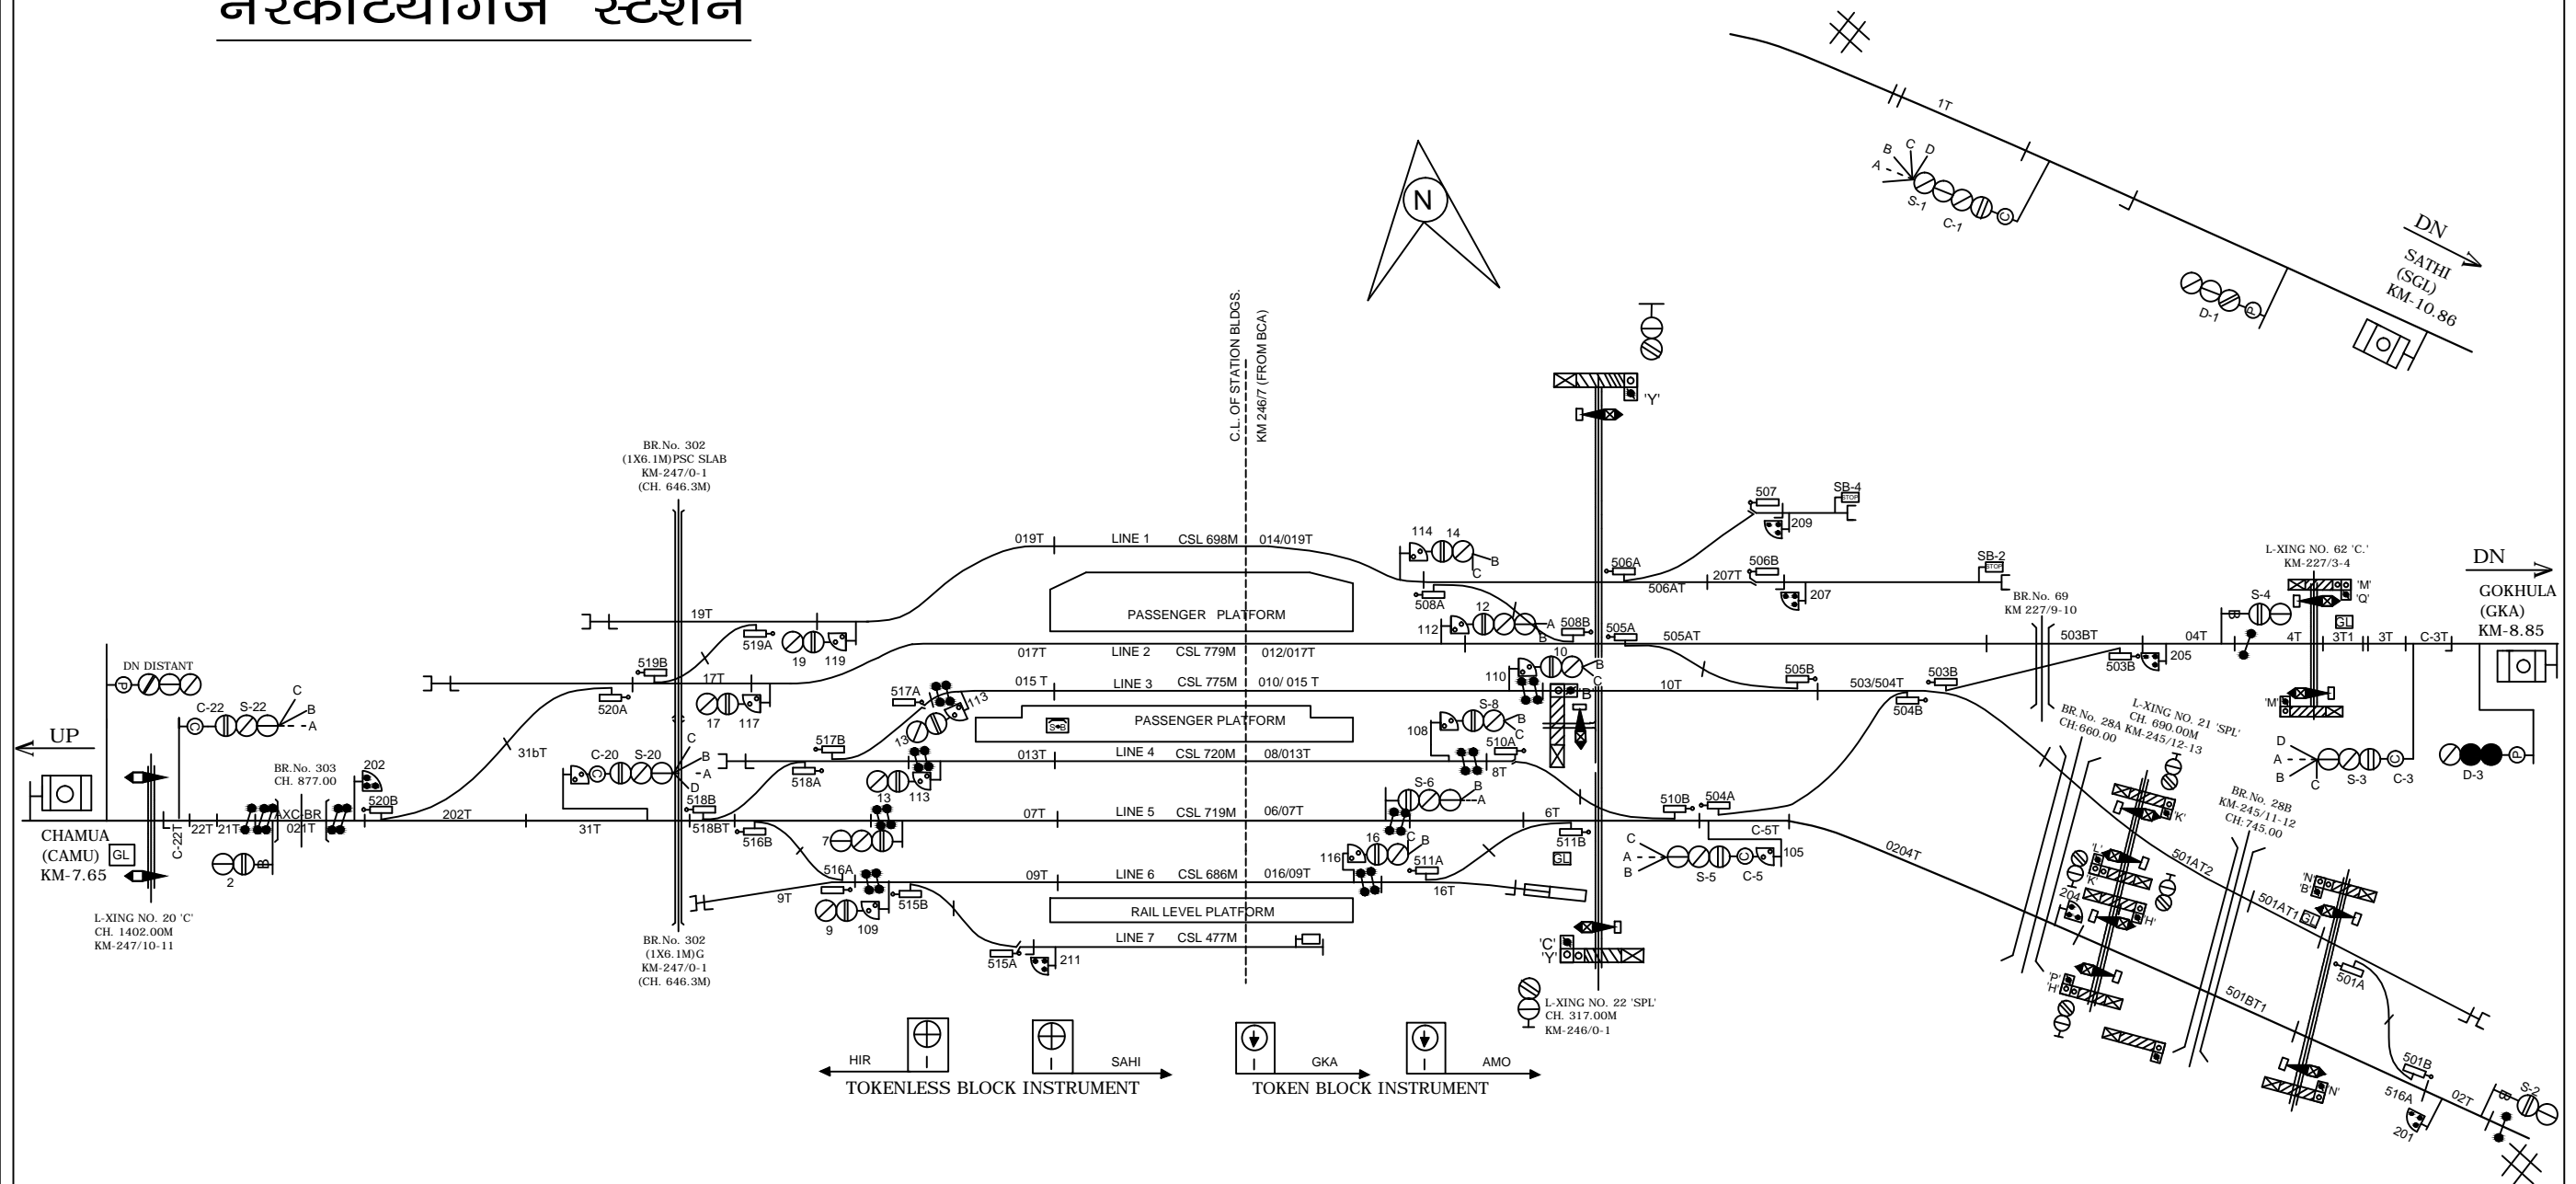

NARKATIAGANJ STATION

नरकटियागंज स्टेशन

NOTE:-
 MAGNETO TELEPHONE PROVIDED AT PANEL CABIN GATE NO.20 & 21 (AT CAMU SIDE),
 LC NO.19,20,20A,21 & 22 (AT SAHI SIDE) & LC NO. 61, 62 (AT GKA SIDE)

CLASS OF STATION : B
 STD OF SIG & INTERLOCKING: STD-II ②

EAST CENTRAL RAILWAY SAMASTIPUR DIVISION				STATION WORKING RULE DIAGRAM MACL, STD-II ②, CLASS 'B'	NARKATIAGANJ	SWRD NO.- DY CSTE/C/SPJ/ 2017(RD)/02
	Sr.DSTE/SPJ	DSTE/SPJ	JE/DRG	TO SUIT SIP NO. ECR/SIP/SPJ/343/2016 ALT-V		