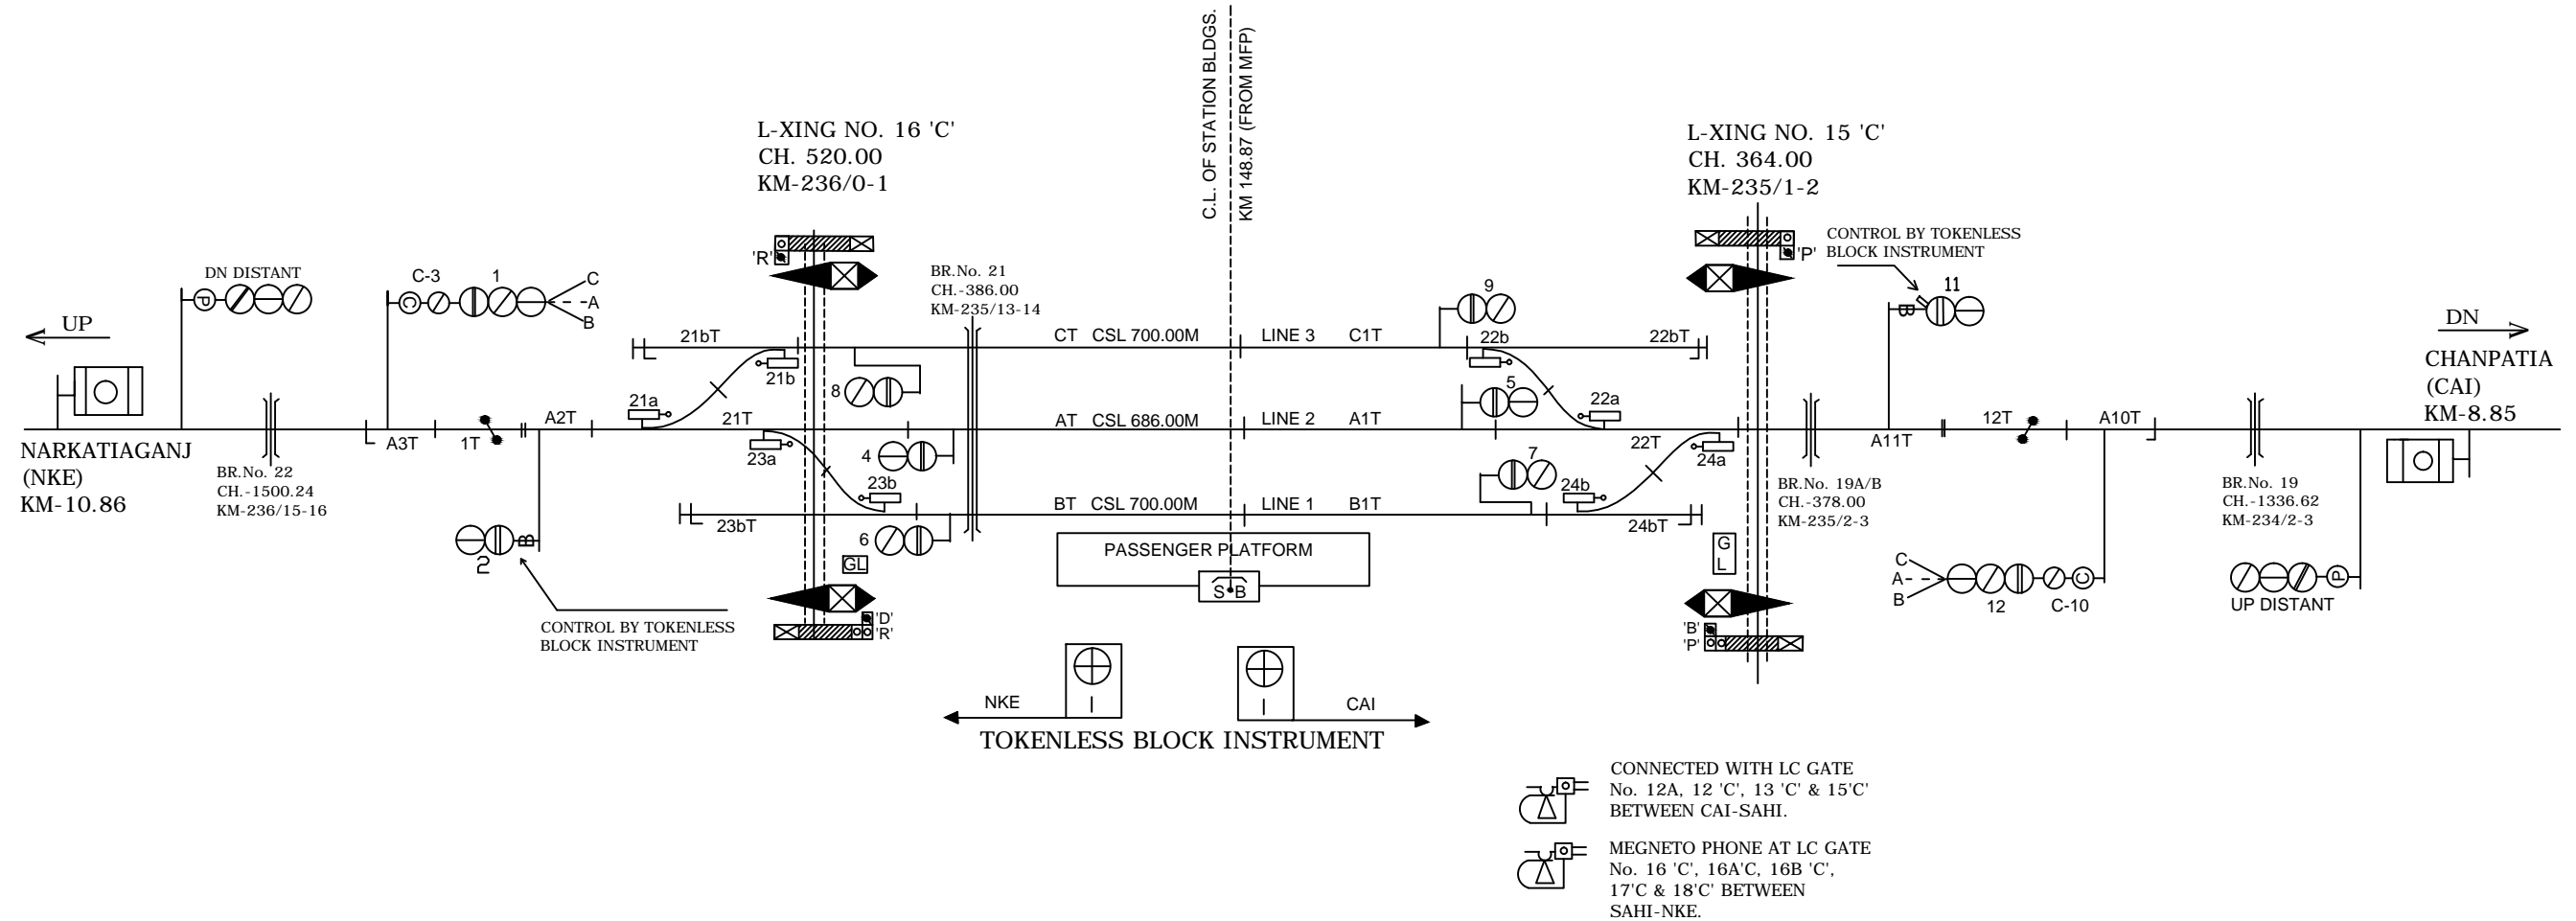

SATHI STATION

साठी स्टेशन

CLASS OF STATION : B
STD OF SIG & INTERLOCKING: STD-II®

EAST CENTRAL RAILWAY
SAMASTIPUR DIVISION

STATION WORKING RULE DIAGRAM
MACL, STD-II® CLASS 'B'

SATHI

SWRD NO.-

SR.DSTE/SPJ
2018(RD)/05

SR.DSTE/SPJ

DSTE/SPJ

JE/DRG

TO SUIT SIP NO. ECR/SIP/SPJ/342/2007 ALT-J