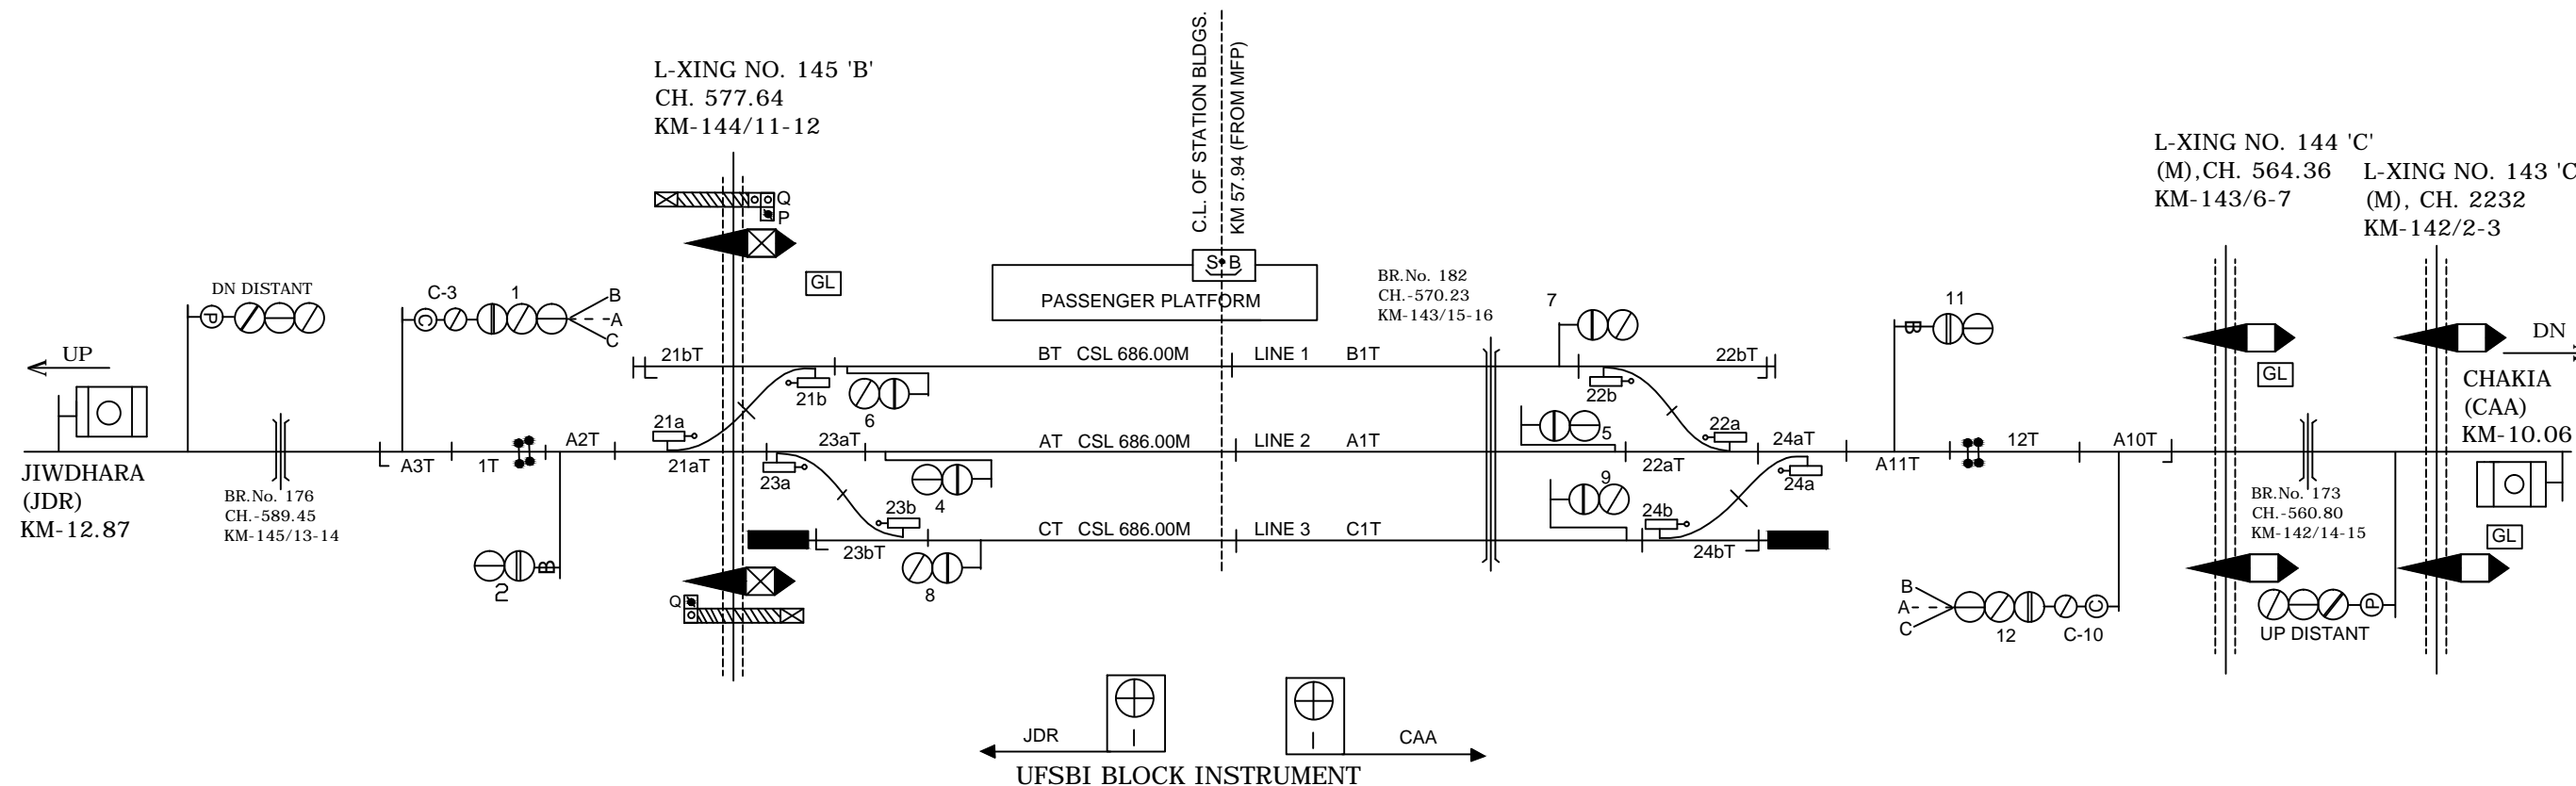

# PIPRA STATION

## पिपरा स्टेशन

- MEGNETO PHONE AT LC GATE  
No. 142 'C' KM:-140/11-12  
,143'C' KM:-142/2-3
- CONNECTED WITH LC GATE  
No. 144 'C' AND 145 'B'
- CONNECTED WITH LC GATE  
No. 146 'B',147/1-2

- MEGNETO PHONE AT LC GATE  
No. 147 'C' AT KM 148/7-8  
BETWEEN PPA-JDR
- MEGNETO PHONE AT LC GATE  
No. 148 'C' AT KM 149/9-10  
BETWEEN PPA-JDR
- MEGNETO PHONE AT LC GATE  
No. 149 'B' AT KM 150/15  
BETWEEN PPA-JDR

CLASS OF STATION : B  
 STD OF SIG & INTERLOCKING: STD-II ®

EAST CENTRAL RAILWAY SAMASTIPUR DIVISION	SR.DSTE/SPJ	DSTE/SPJ	JE/DRG	STATION WORKING RULE DIAGRAM MACL, STD-II , CLASS 'B'	PIPRA	SWRD NO.-
				TO SUIT SIP NO. ECR/SIP/SPJ/333/2018		<u>DY.CSTE /RE/DNR</u> 04/2014