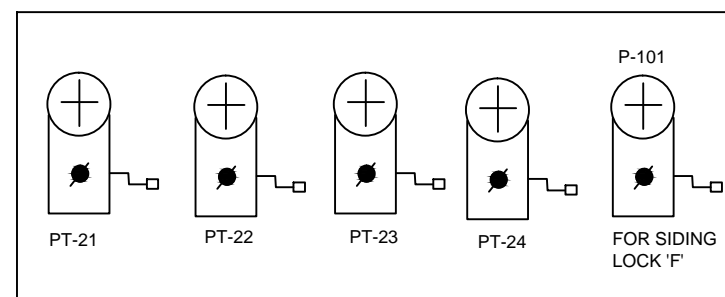

# MEHSI STATION मेहसी स्टेशन

CRANK HANDLE

- CONNECTED WITH LC GATE No. 131 'C' AND 130 'C'
- MEGNETO PHONE AT LC GATE No. 132 'C' AT KM 126/12-13 & 133 BETWEEN MAI-CAA
- MEGNETO PHONE AT LC GATE No. 128A 'C' AT KM 123/11-12 BETWEEN MAI-MHL
- MEGNETO PHONE AT LC GATE No. 129 'C' AT KM 123/13-14 BETWEEN MAI-MHL

CLASS OF STATION : B  
STD OF SIG & INTERLOCKING: STD-II (R)

EAST CENTRAL RAILWAY  
SAMASTIPUR DIVISION

STATION WORKING RULE DIAGRAM  
MACL, STD-II (R), CLASS 'B'

MEHSI

SWRD NO.-

Sr.DSTE/SPJ/2009  
(RD) / 02