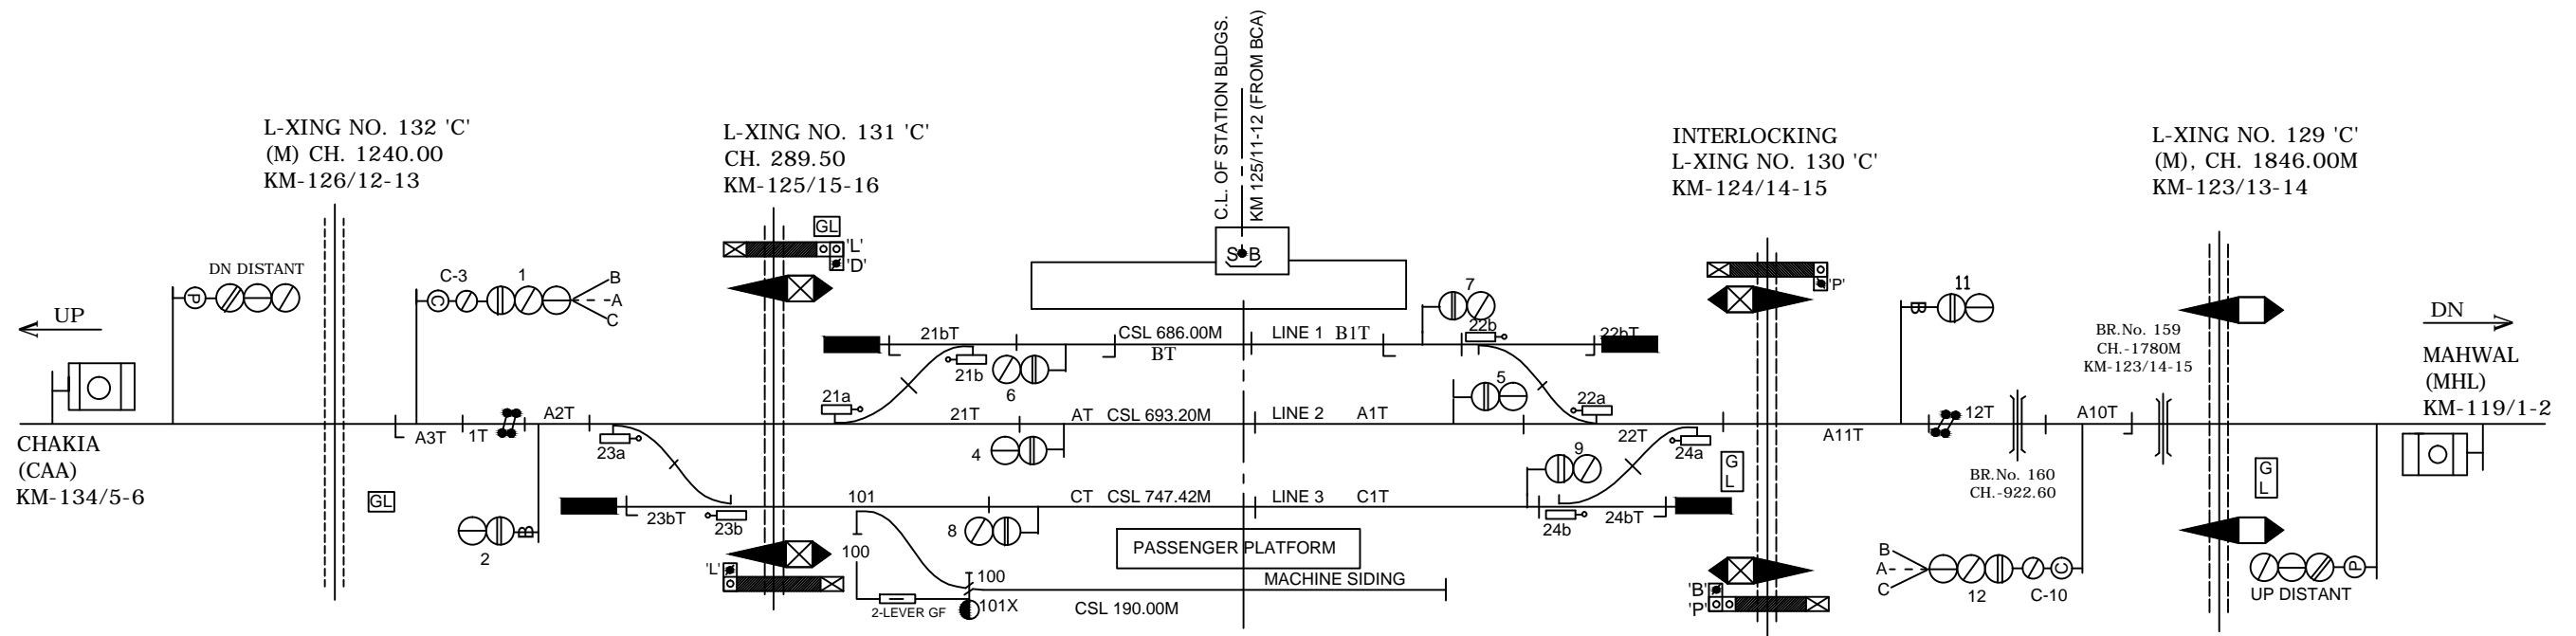

# MEHSI STATION मेहसी स्टेशन

CRANK HANDLE

- CONNECTED WITH LC GATE No. 131 'C' AND 130 'C'
- MEGNETO PHONE AT LC GATE No. 132 'C' AT KM 126/12-13 & 133 BETWEEN MAI-CAA
- MEGNETO PHONE AT LC GATE No. 128A 'C' AT KM 123/11-12 BETWEEN MAI-MHL
- MEGNETO PHONE AT LC GATE No. 129 'C' AT KM 123/13-14 BETWEEN MAI-MHL

CLASS OF STATION : B  
STD OF SIG & INTERLOCKING: STD-II (R)

EAST CENTRAL RAILWAY  
SAMASTIPUR DIVISION

STATION WORKING RULE DIAGRAM  
MACL, STD-II (R), CLASS 'B'

MEHSI

SWRD NO.-

Sr.DSTE/SPJ/2009  
(RD) / 02