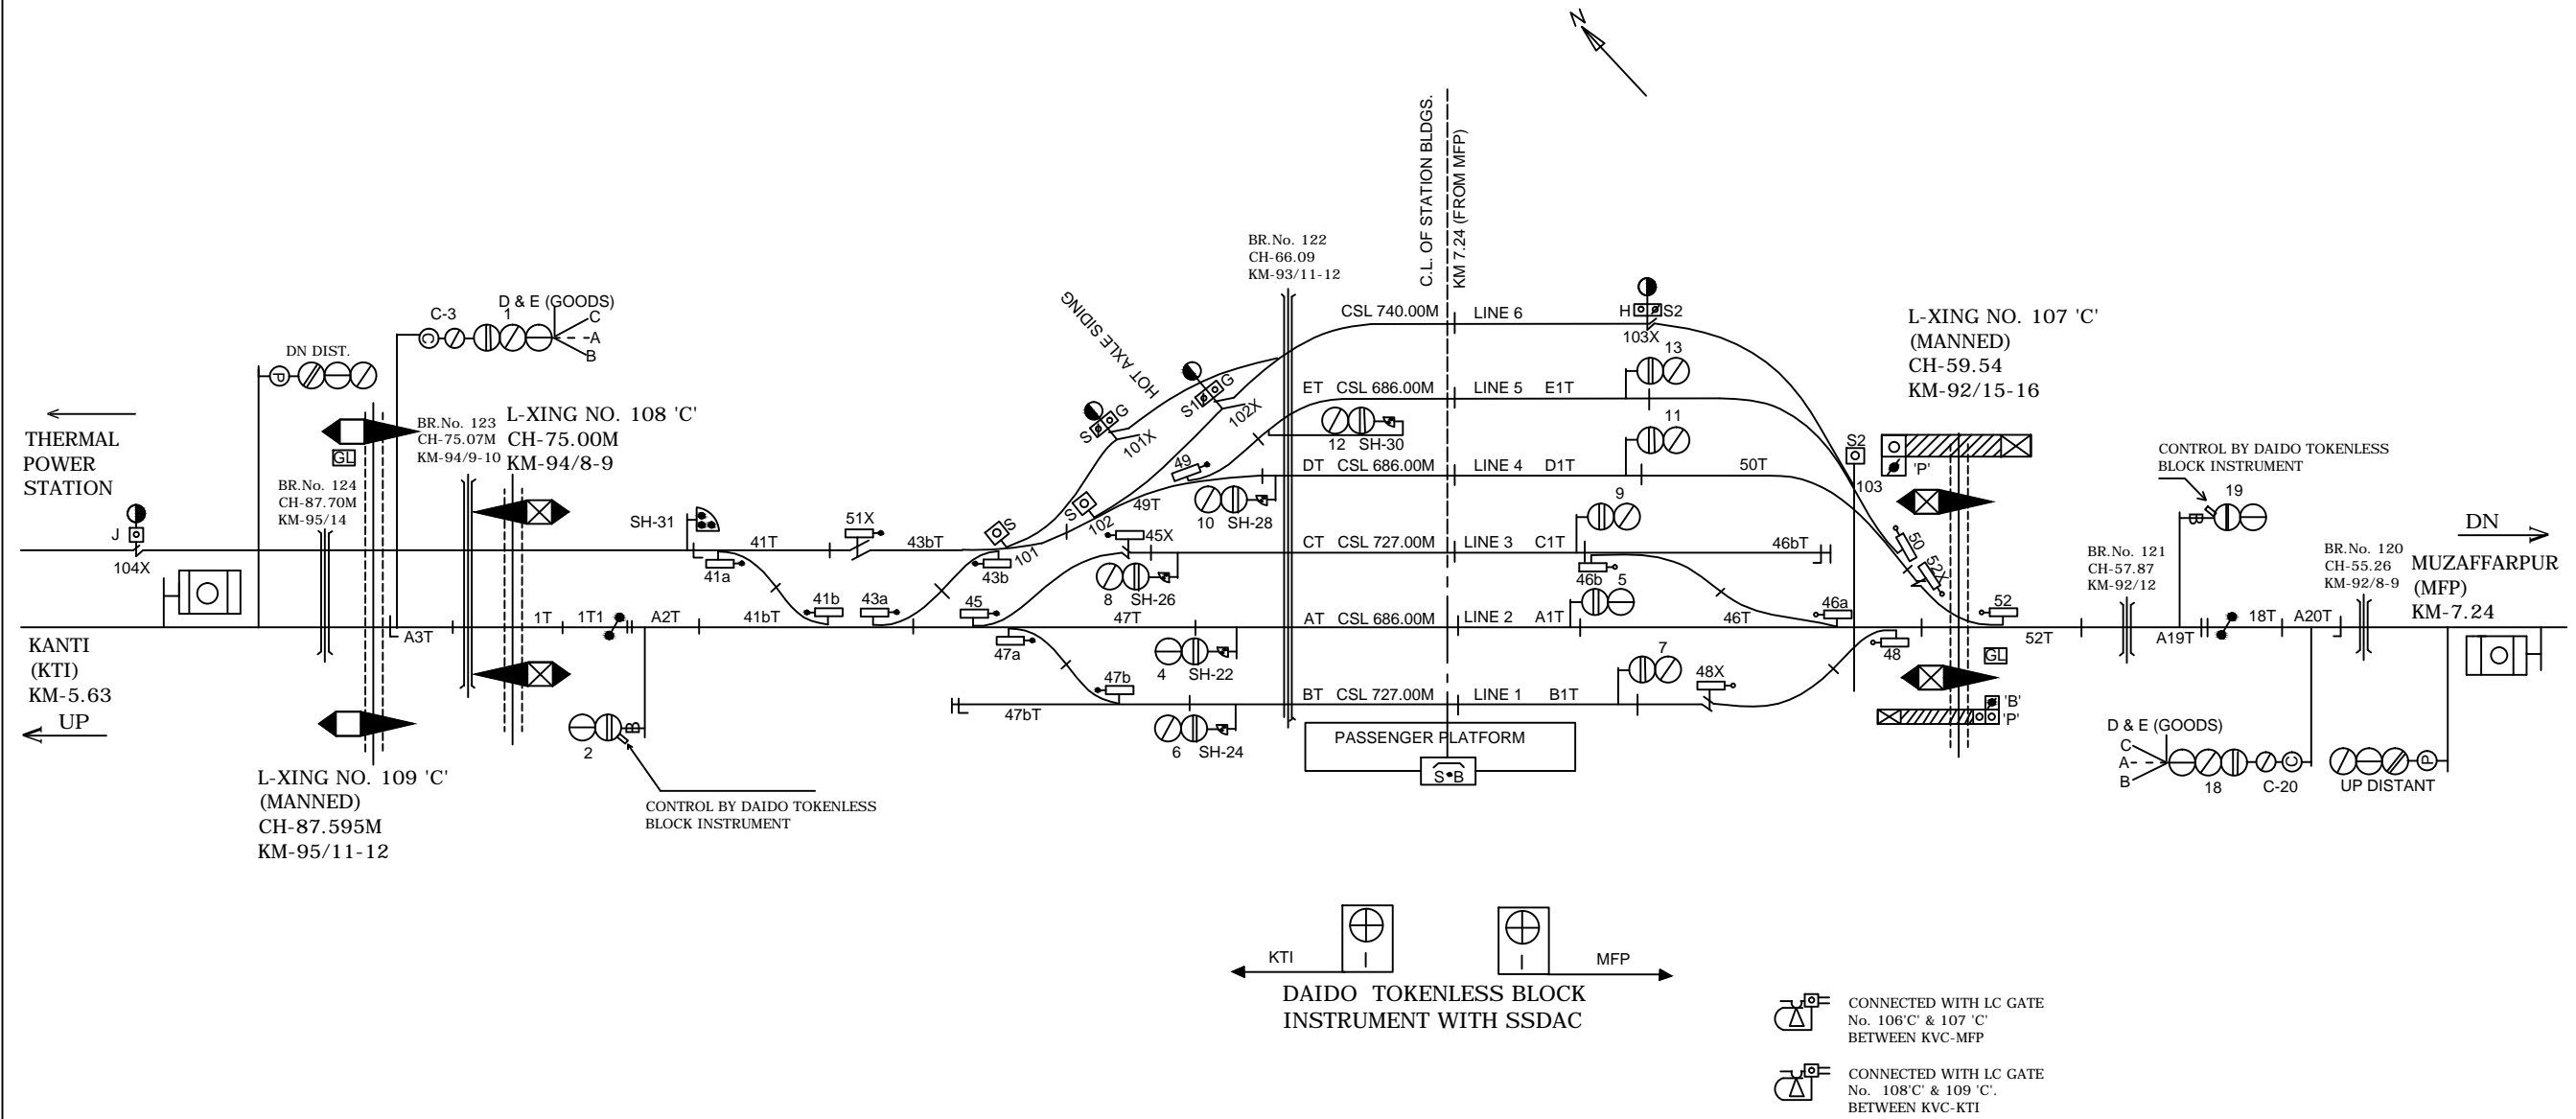

# KAPARPURA STATION कपरपुरा स्टेशन

CLASS OF STATION : B  
STD OF SIG & INTERLOCKING: STD-II®

EAST CENTRAL RAILWAY  
SAMASTIPUR DIVISION

STATION WORKING RULE DIAGRAM  
MACL, STD-II®, CLASS 'B'

KAPARPURA

SWRD NO.-

DSTE/SPJ/2002  
(RD) 01

SR.DSTE/SPJ

DSTE/SPJ

JE/DRG

TO SUIT SIP NO. ECR/SIP/SPJ/324/2007 ALT-L