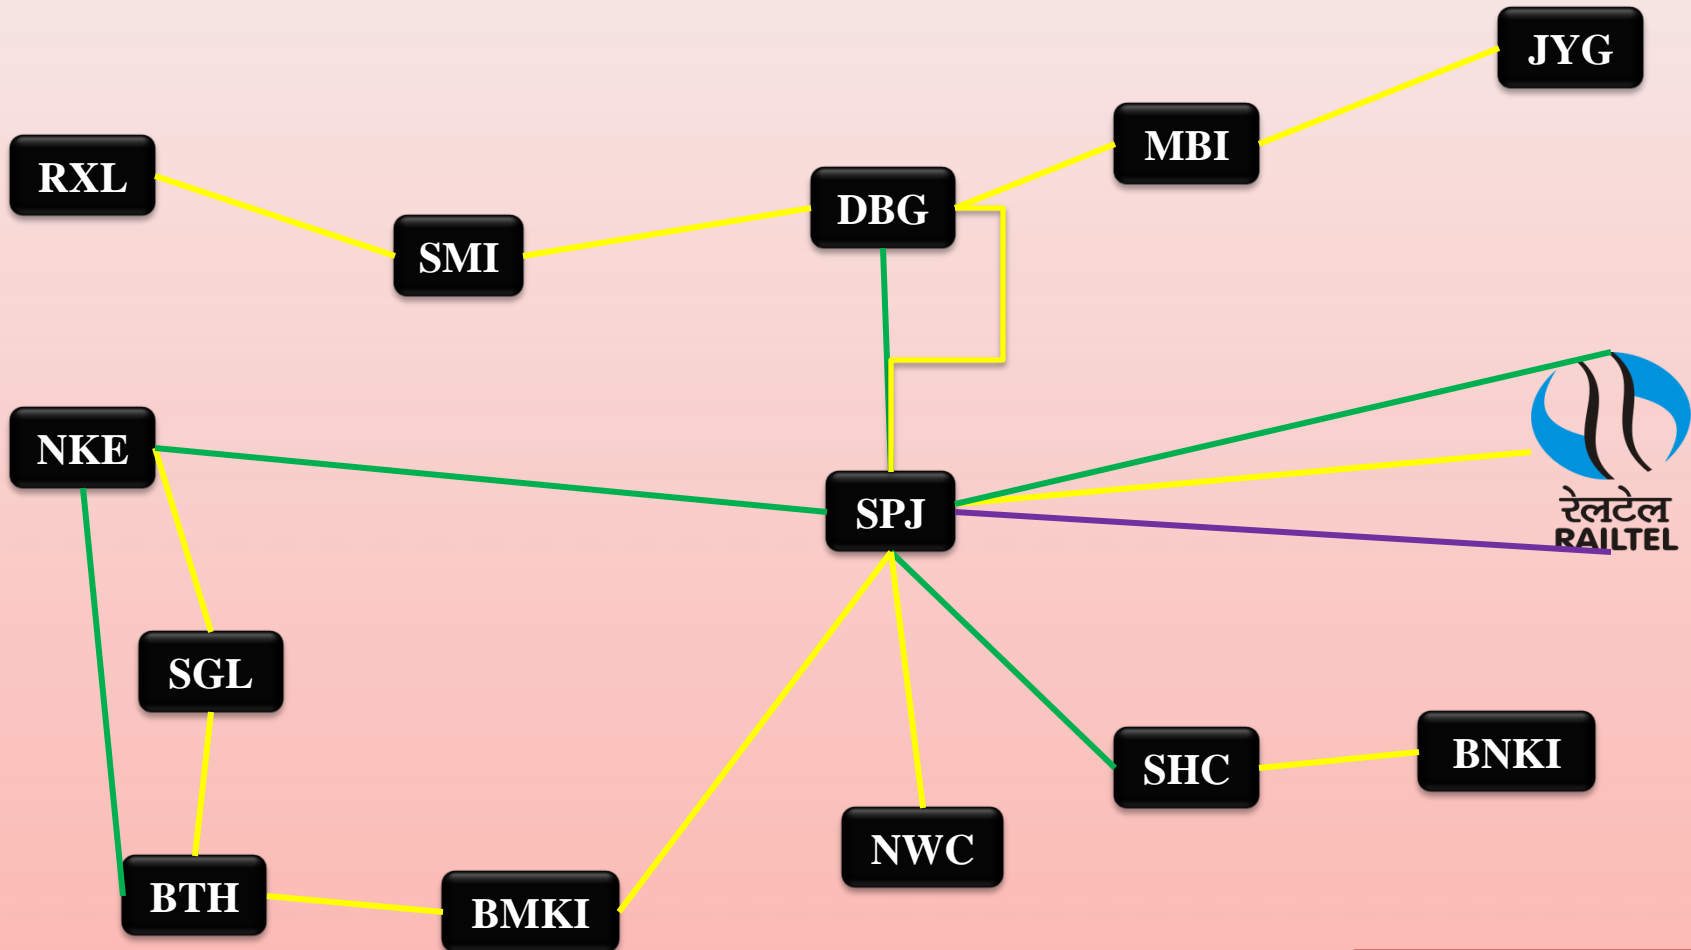

Railnet Network of Samastipur Division

Legend:

Internet Railnet (20Mbps) ———

CCTV Railnet (20Mbps) ———

IPDSLM (100Mbps) ———