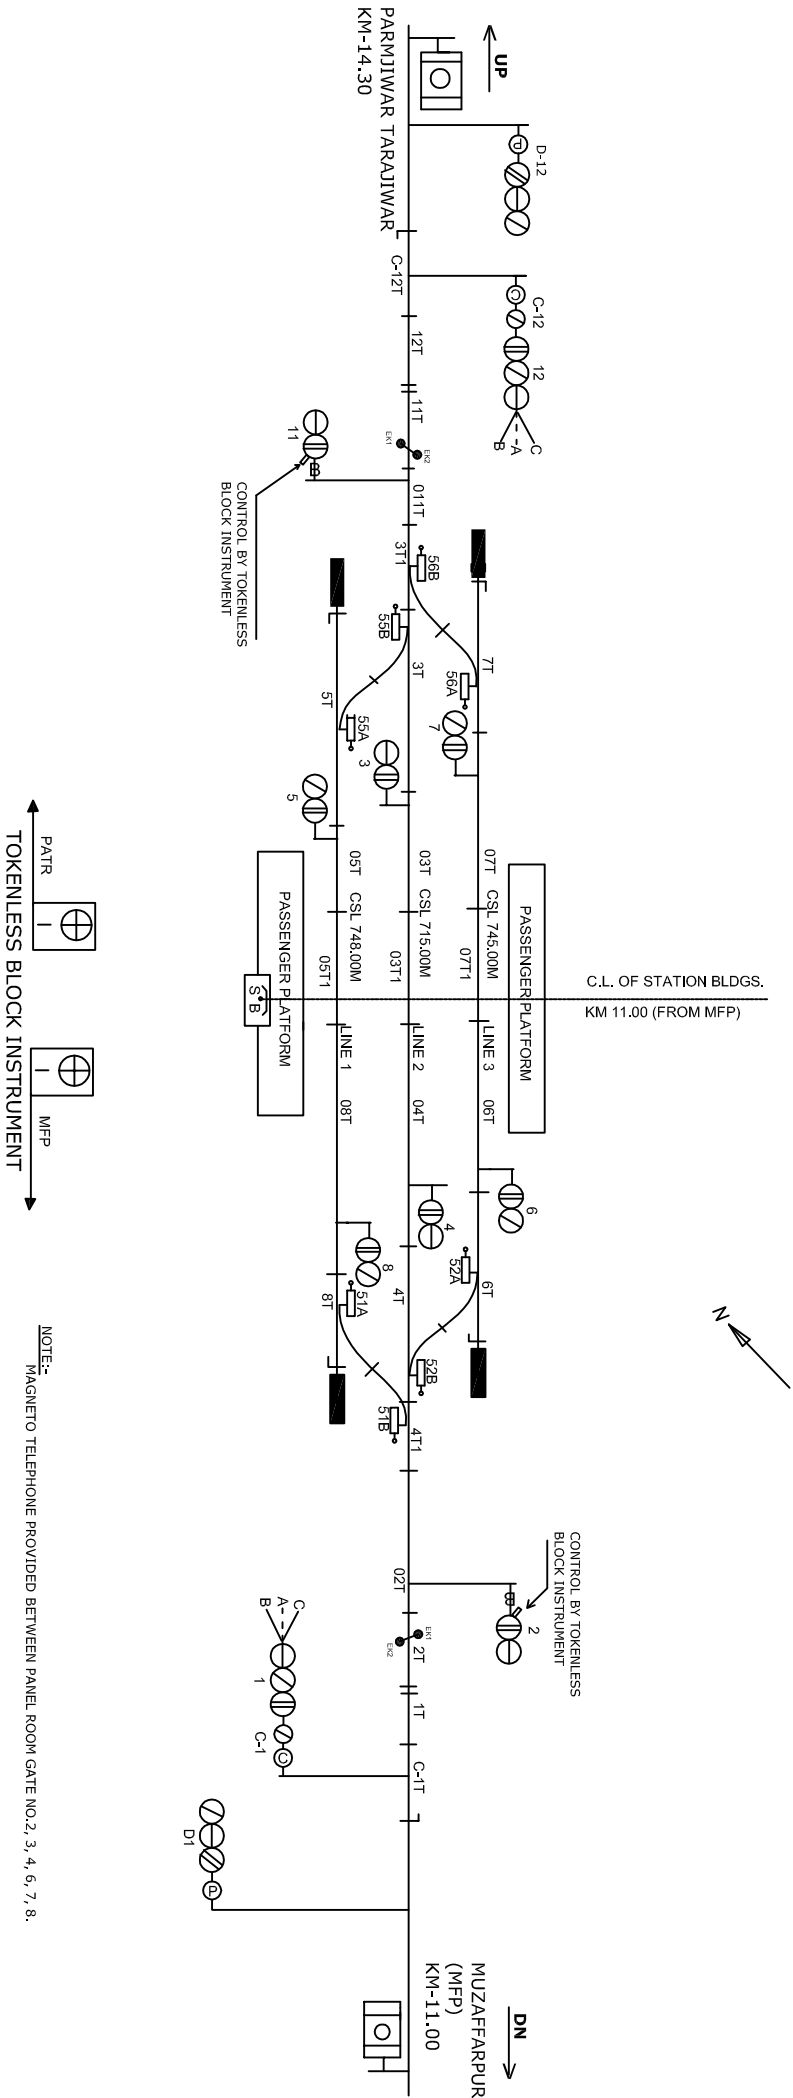

JUBBA SAHANI STATION

जुब्बा साहनी स्टेशन

CLASS OF STATION : B
 STD OF SIG & INTERLOCKING: STD-II

EAST CENTRAL RAILWAY SAMASTIPUR DIVISION			STATION WORKING RULE DIAGRAM MACT. STD-II CLASS 'B'		JUBBA SAHANI	SWRD NO.- DY.CSTE/C/I/SP1 2011/RD/10
SR.DSTE/SP1	DSTE/SP1	SSE/SIG	TO SUIT S/P NO. ECR/S/SP1/4362010/ALJ/IV			