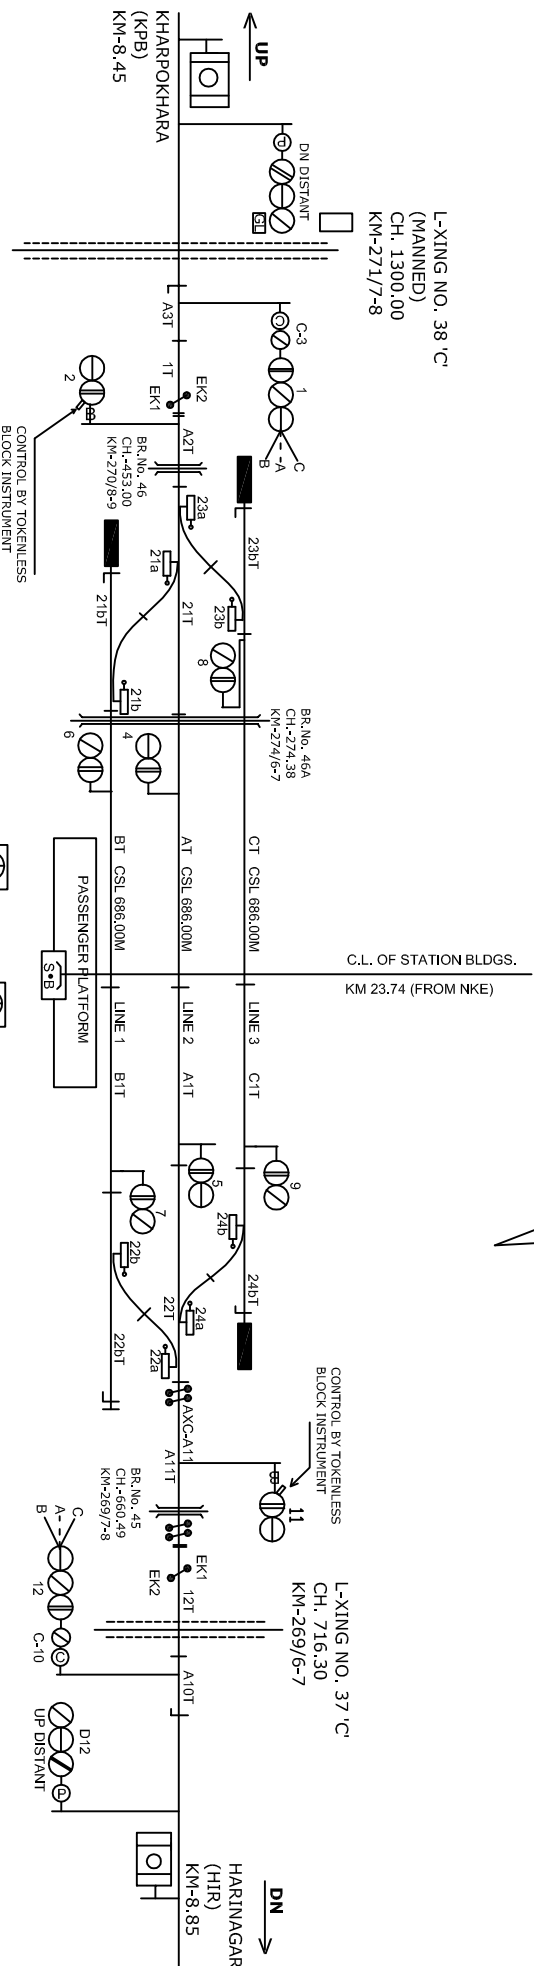

BHAIROGANJ STATION

भयरोज स्टेशन

CLASS OF STATION : B
STD OF SIG & INTERLOCKING: STD-III

EAST CENTRAL RAILWAY
SAMASTIPUR DIVISION

SR.DSTE/SPJ	DSTE/SPJ	SSE/SIG	TO SUIT SP NO. EGR(S/P)/346/2017 ALT.	STATION WORKING RULE DIAGRAM MA.C., STD-III, CLASS 'B'	BHAIROGANJ	SWRD NO.-
DSTE/SPJ	SSE/SIG	TO SUIT SP NO. EGR(S/P)/346/2017 ALT.	DSTE/C/SPJ/99(RD)/03			