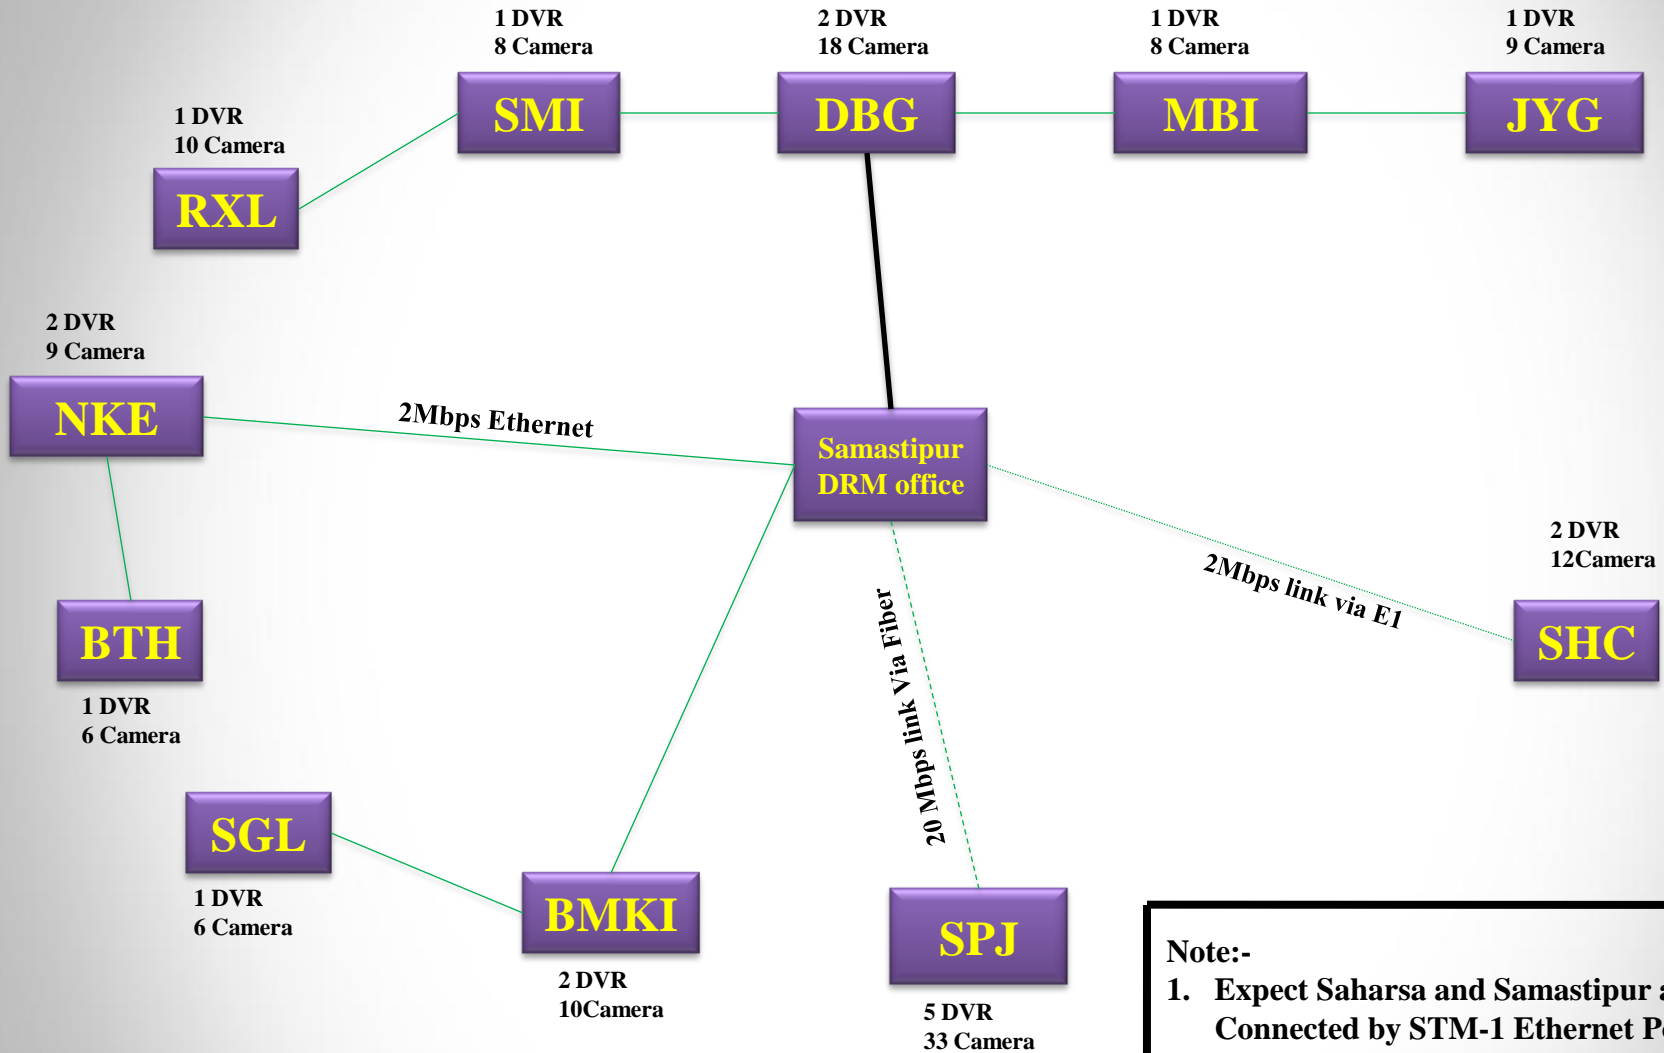

CCTV Diagram of Samastipur Division

Note:-

1. Expect Saharsa and Samastipur all stations is Connected by STM-1 Ethernet Port 2Mbps Link.
2. Samastipur Station is directly Connected by Fiber 20 Mbps Link
3. Saharsa is connected by E1.