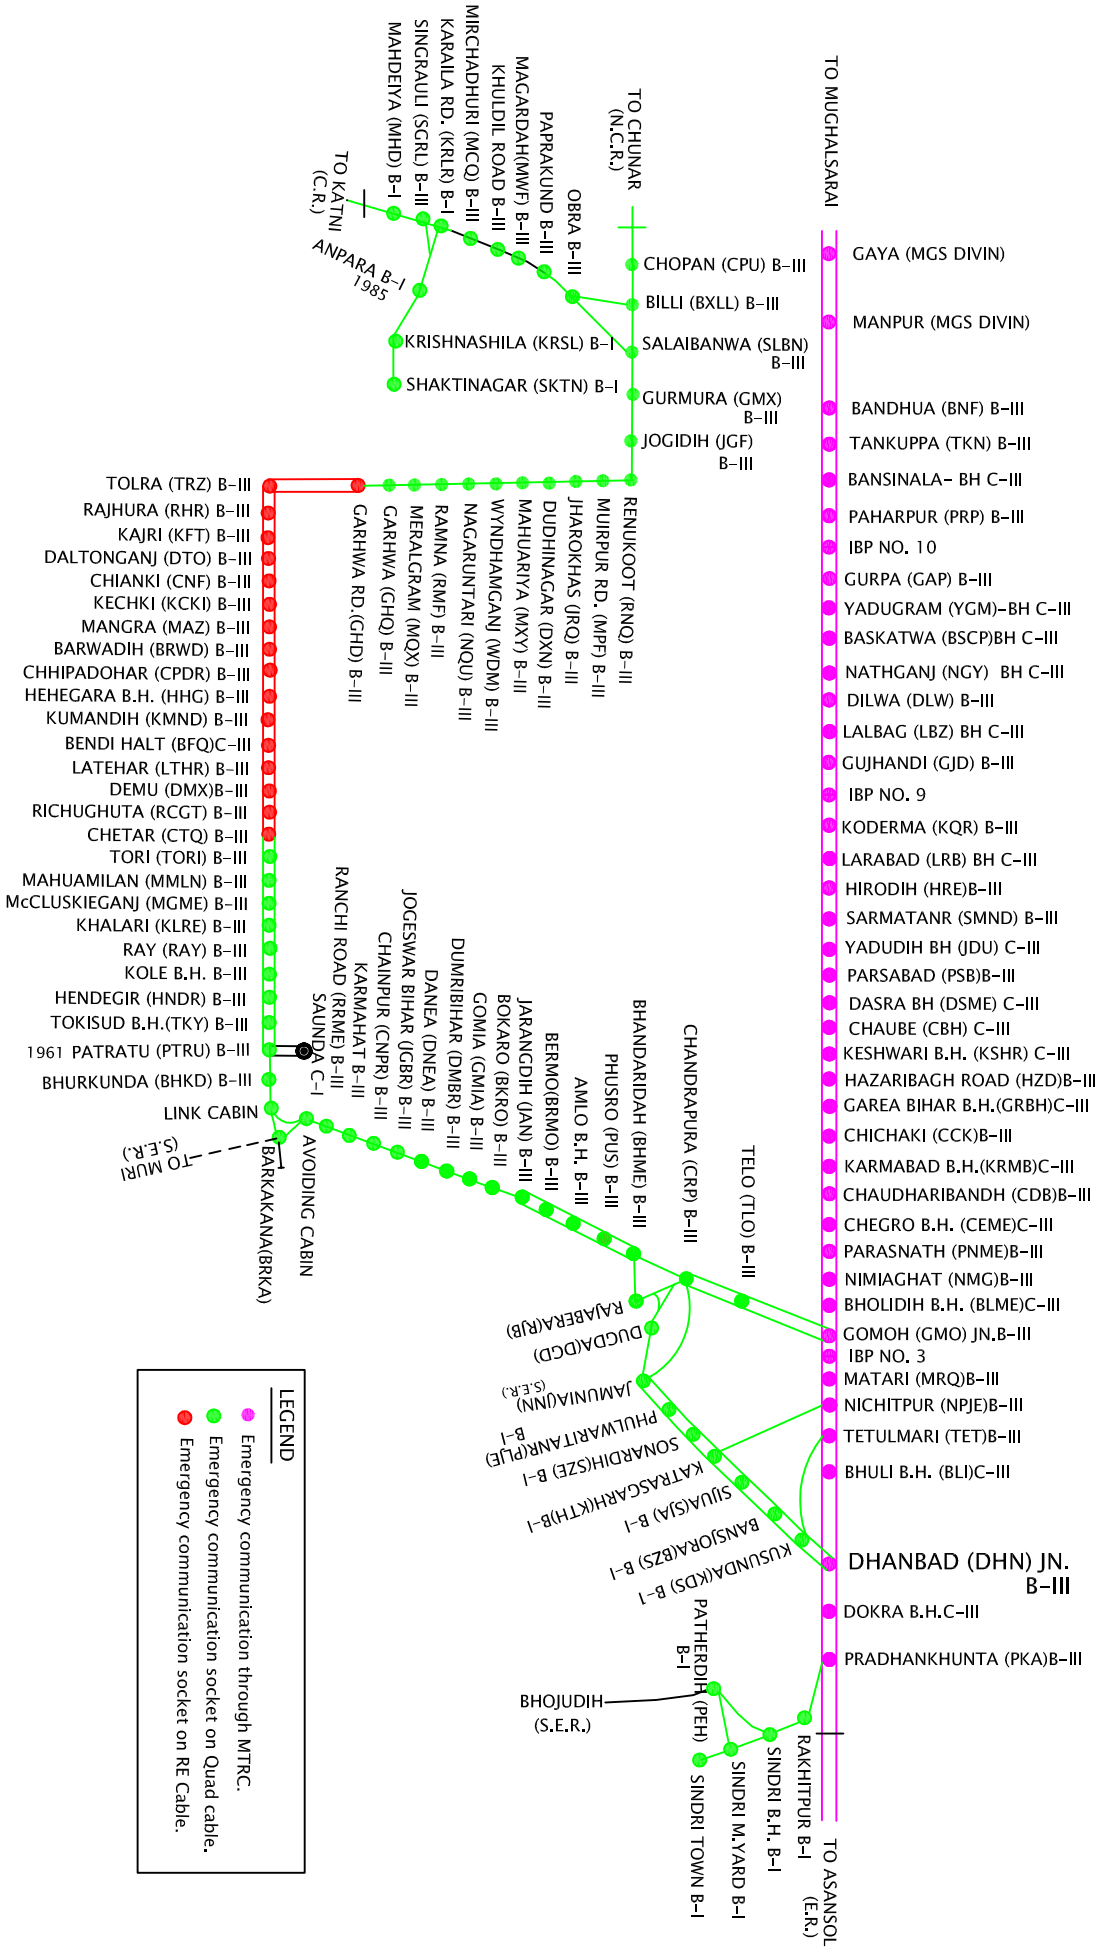

# DHANBAD DIVISION

## EMERGENCY COMMUNICATION

**LEGEND**

- Emergency communication through MTRC.
- Emergency communication socket on Quad cable.
- Emergency communication socket on RE Cable.