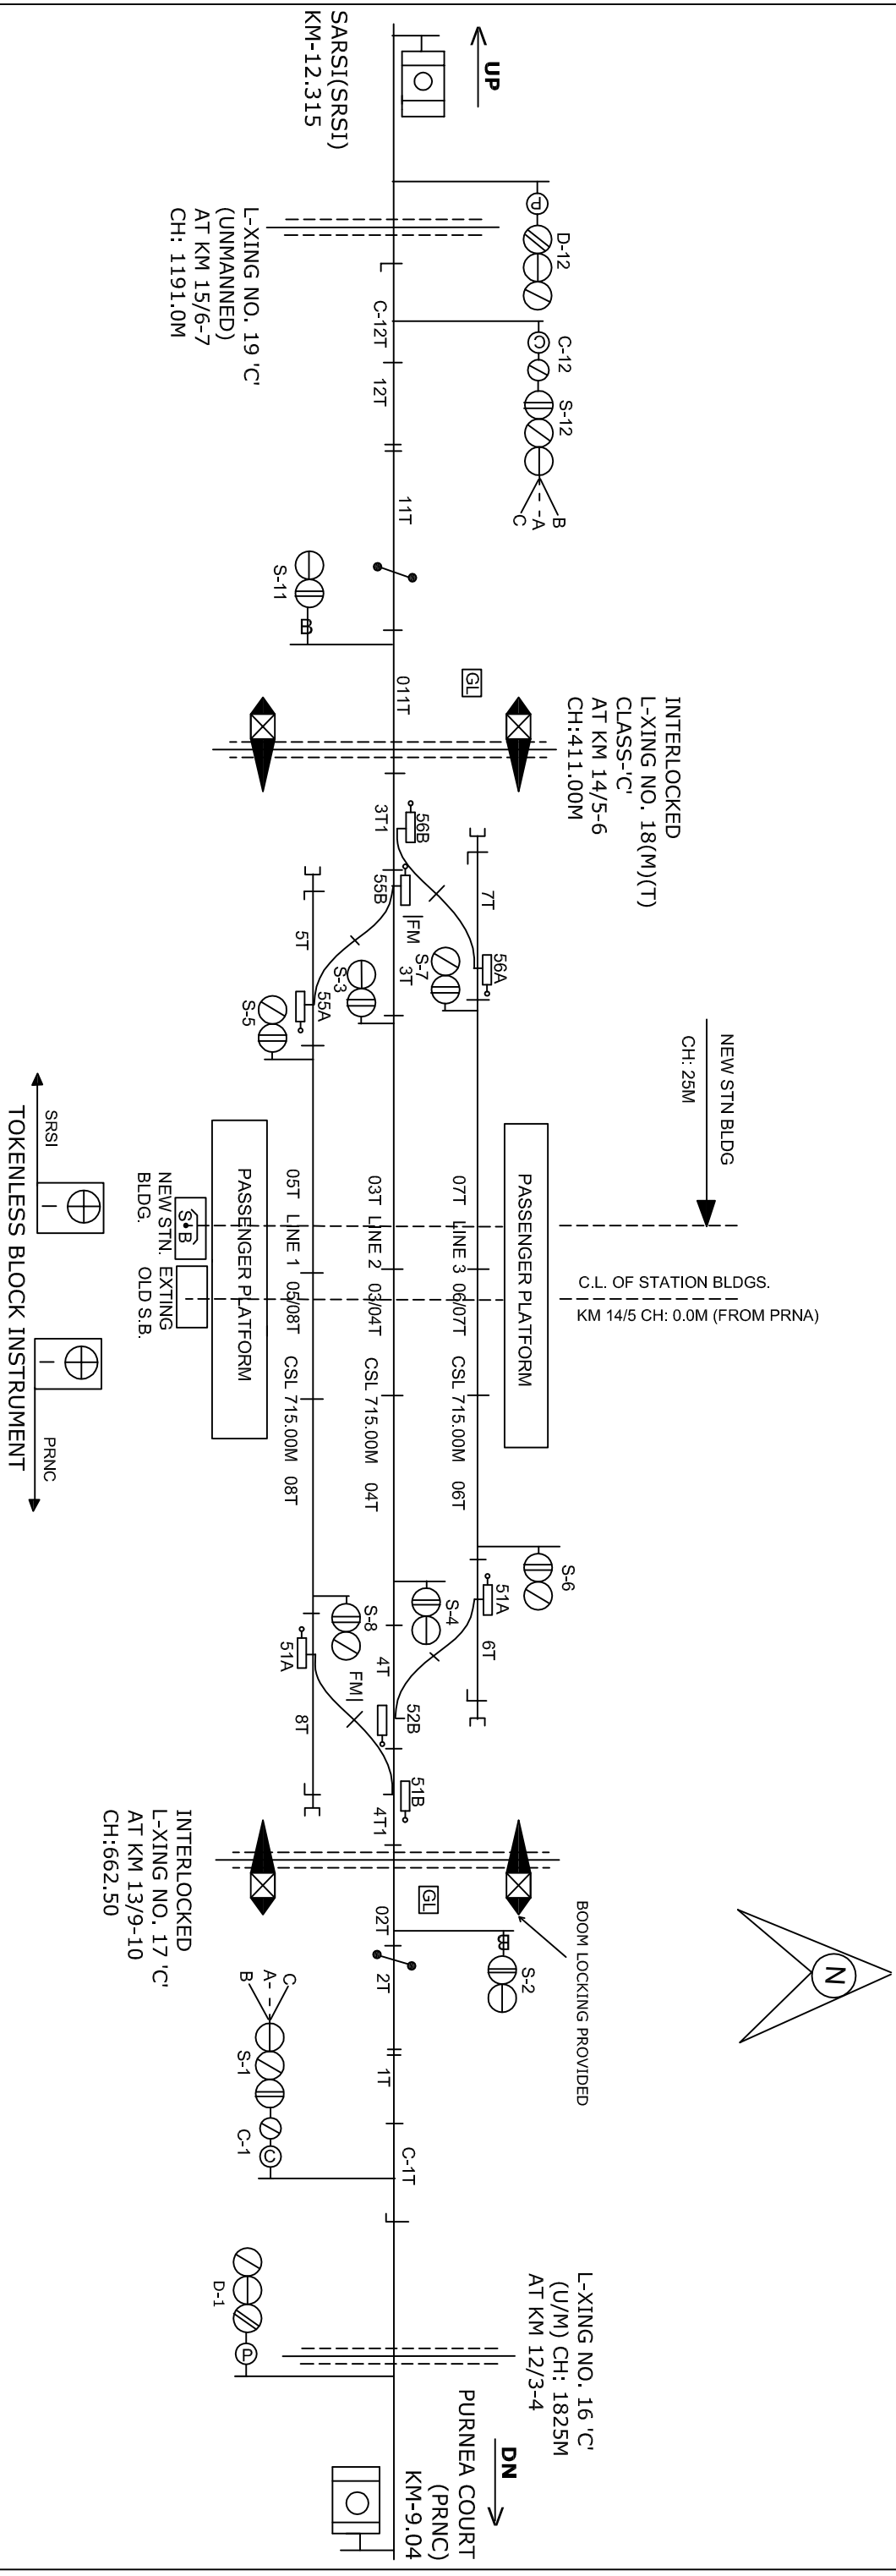

KRITYANAND NAGAR STATION

कृत्यानांद नगर स्टेशन

CLASS OF STATION : B
 STD OF SIG & INTERLOCKING: STD-II (R)

EAST CENTRAL RAILWAY SAMASTPUR DIVISION		STATION WORKING RULE DIAGRAM MACL. STD-II (R) CLASS 'B'		KRITYANAND NAGAR कृत्यानांद नगर		SWRD NO.-
St-DSTE/SPJ	DSTE/W/SPJ	SSE/SIG/SPJ	TO SUIT. SIP NO. EGR/SIP/SPJ/415/20/4AL1-I	DY. CSTE/CON/SPJ 2015/(R.D)/01		