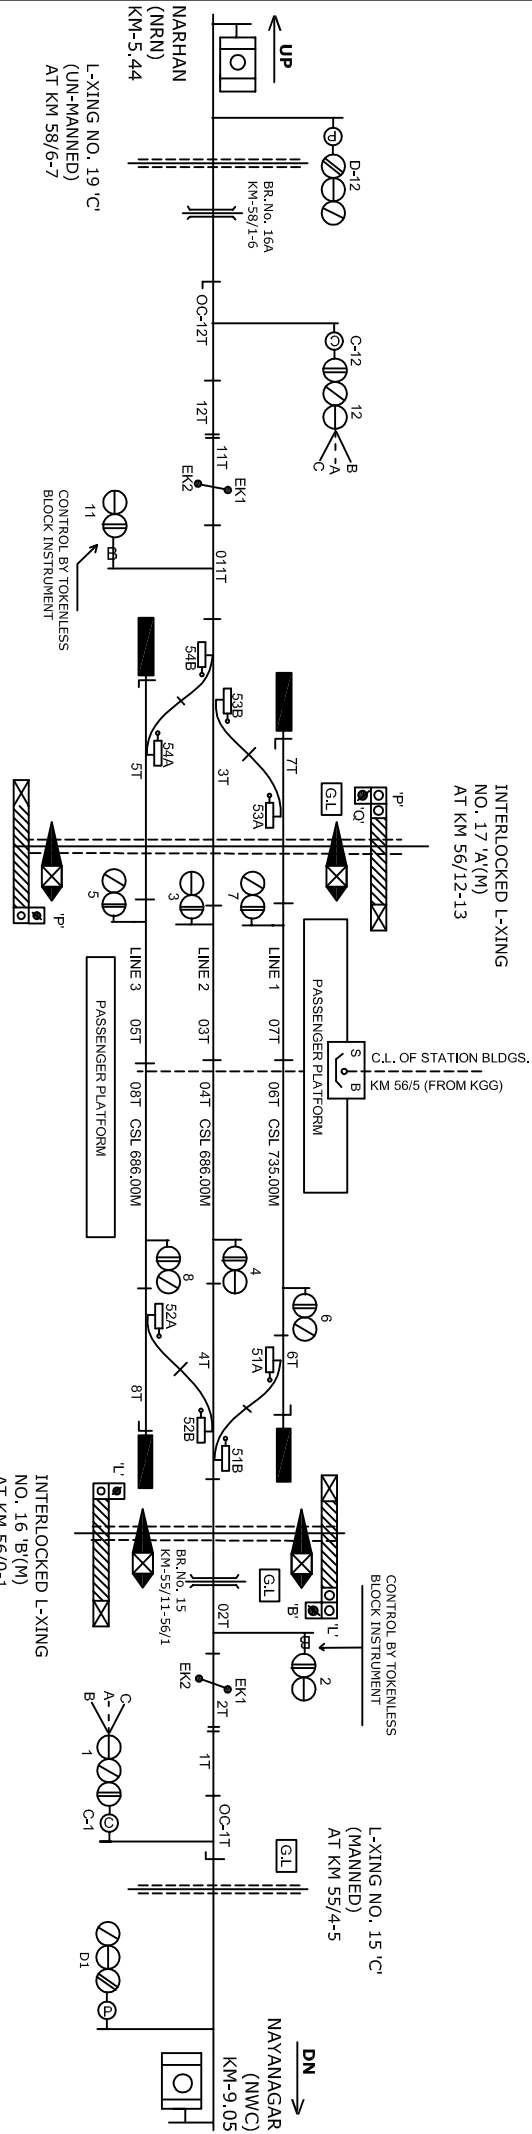

RUSERAGHAT STATION

रुसराघाट स्टेशन

NOTE:
MAGNETO TELEPHONE PROVIDED BETWEEN SMS
OFFICE AND GATE NO.:-15C,16B,17A & 14B.

CLASS OF STATION : B
STD OF SIG & INTERLOCKING: STD-II (R)

EAST CENTRAL RAILWAY SAMASTPUR DIVISION		STATION WORKING RULE DIAGRAM MACTL STD-II (R) CLASS B	RUSERAGHAT	SWRD NO.- DSTE/W/SPJ/ 2006/RD/27
S.D/STE/SPJ	DSTE/W/SPJ	SSE/SIG/SPJ		
		TO SUIT SIP NO. ECR/SP/SPJ/395/2006-ALT-IV		