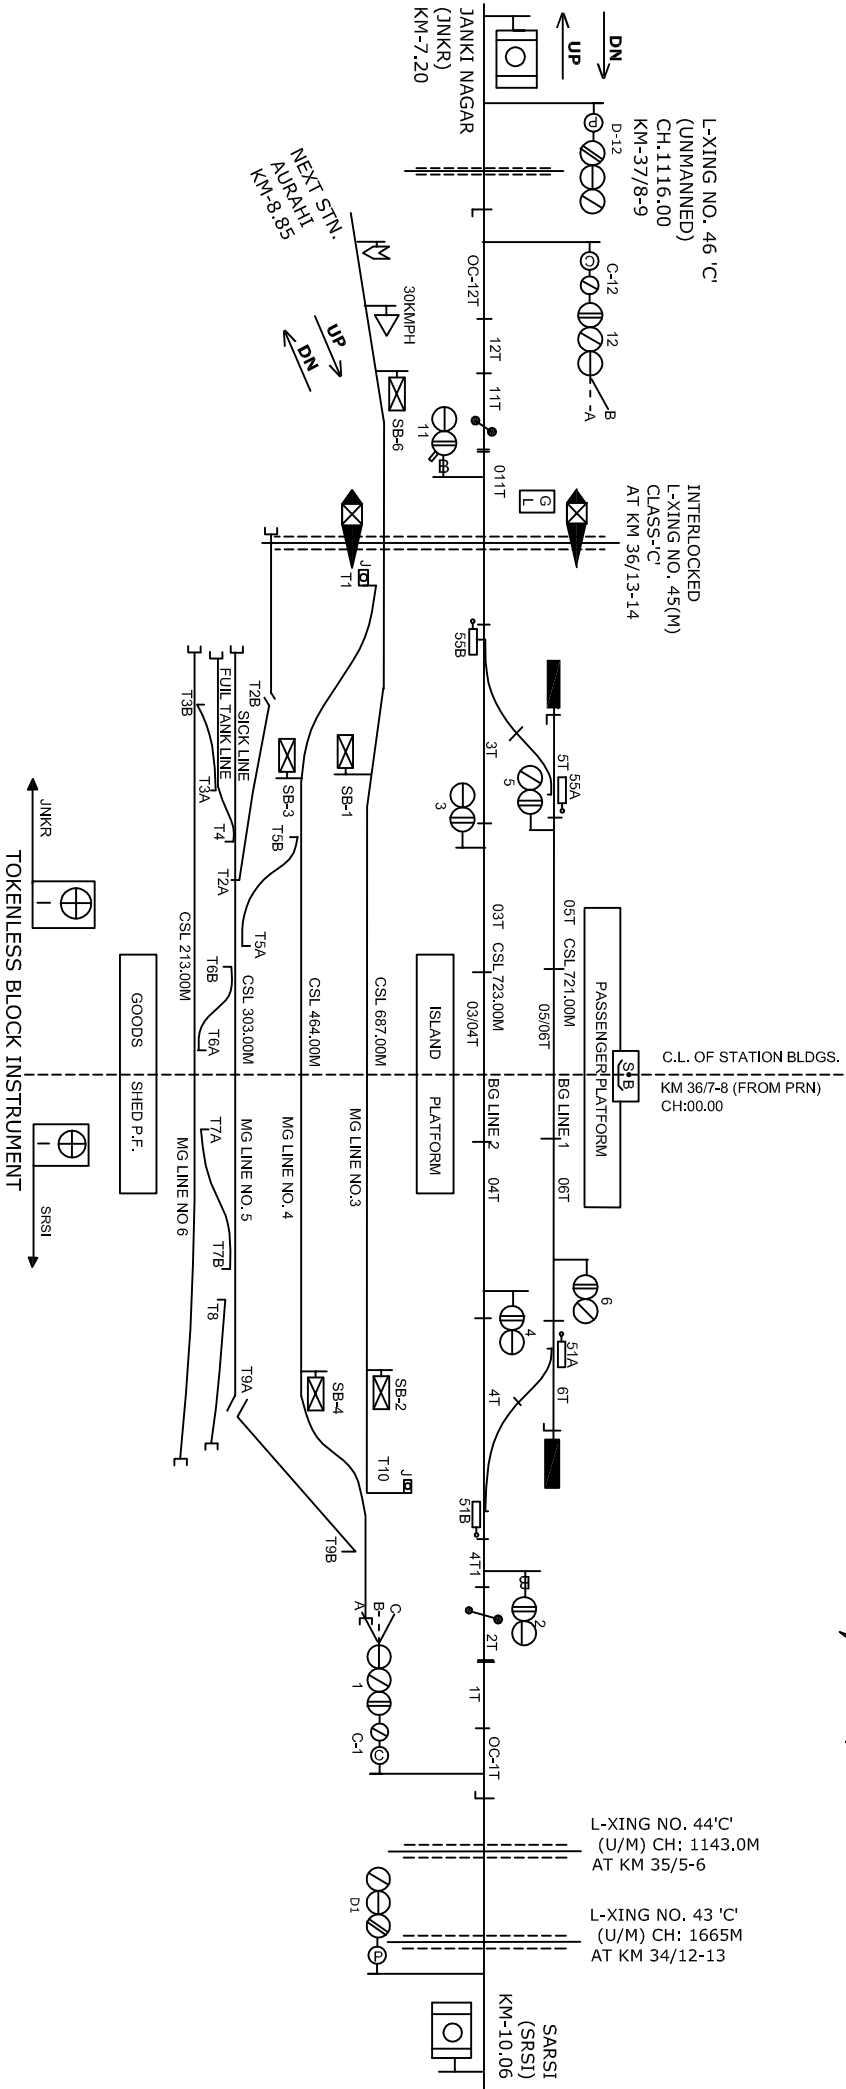

BANMANKHI STATION

बनमंखी स्टेशन

CLASS OF STATION : B
 STD OF SIG & INTERLOCKING: STD-II

EAST CENTRAL RAILWAY SAMASTIPUR DIVISION		STATION WORKING RULE DIAGRAM MACT. STD-II CLASS 'B'		BANMANKHI	SWRD NO.-
SI/DST/SP1	DST/W/SP1	SS/SIG/SP1	TO SPLIT SP NO. ECR/SIP/SP1/4132015		