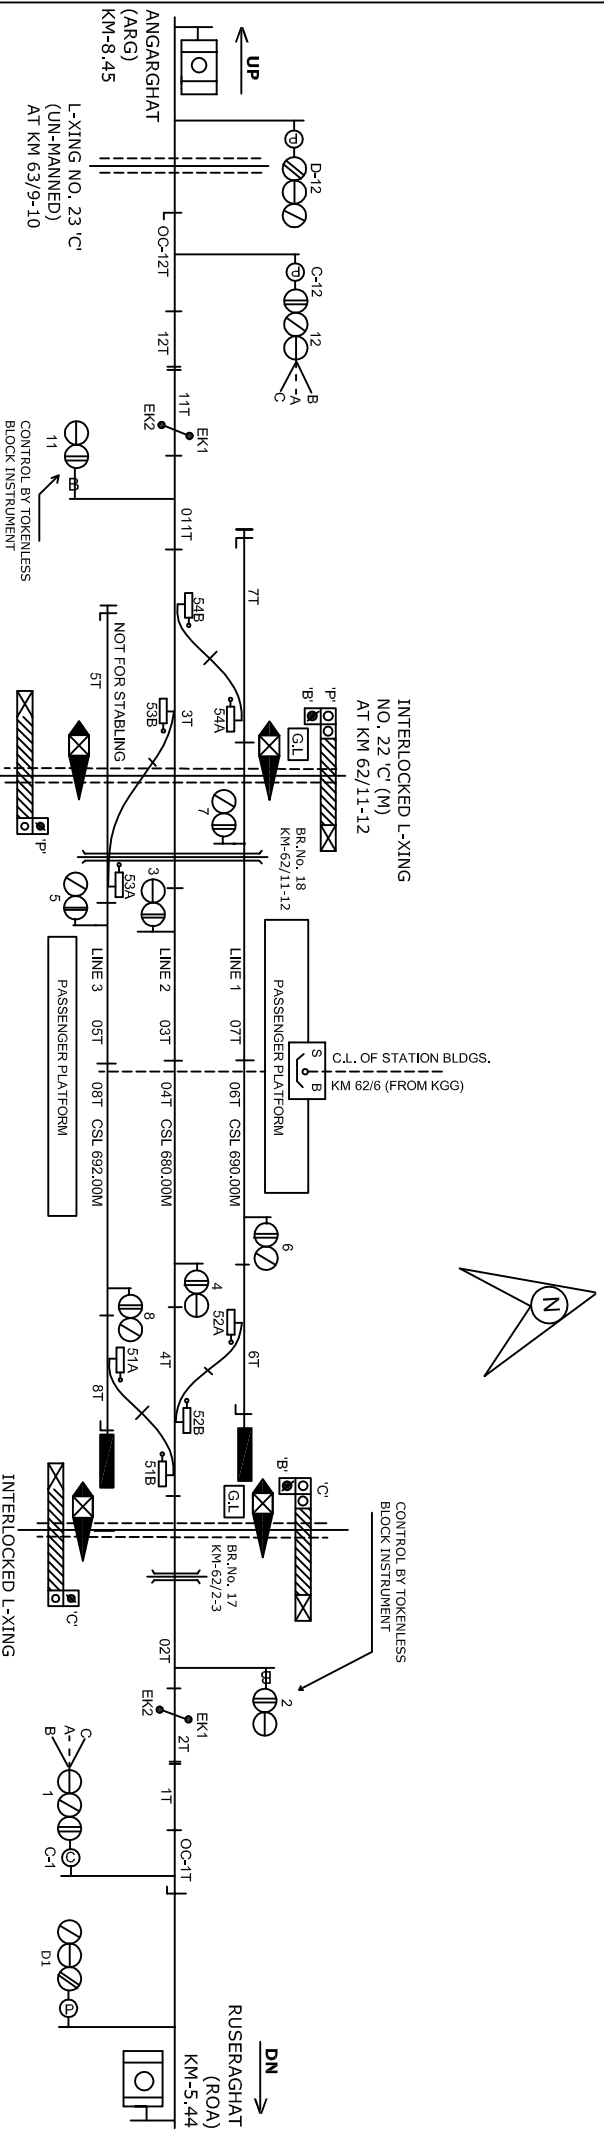

NARHAN STATION

नारहान स्टेशन

NOTE:
 MAGNETO TELEPHONE PROVIDED BETWEEN SM'S
 OFFICE AND GATE NO.: -21B & 22C.

CLASS OF STATION : B
 STD OF SIG & INTERLOCKING: STD-III

EAST CENTRAL RAILWAY SAMASTPUR DIVISION			STATION WORKING RULE DIAGRAM MA.C.L. STD-III, CLASS 'B'		NARHAN	SWRD NO.- DY.CSTE/C/SPJ/ 2007/RD/18
SI.DS/TE/SPJ	DS/TE/N/SPJ	SS/SIG/SPJ	TO SUI/SP NO. ECR/S/SPJ/394/2006 ALL/IV			