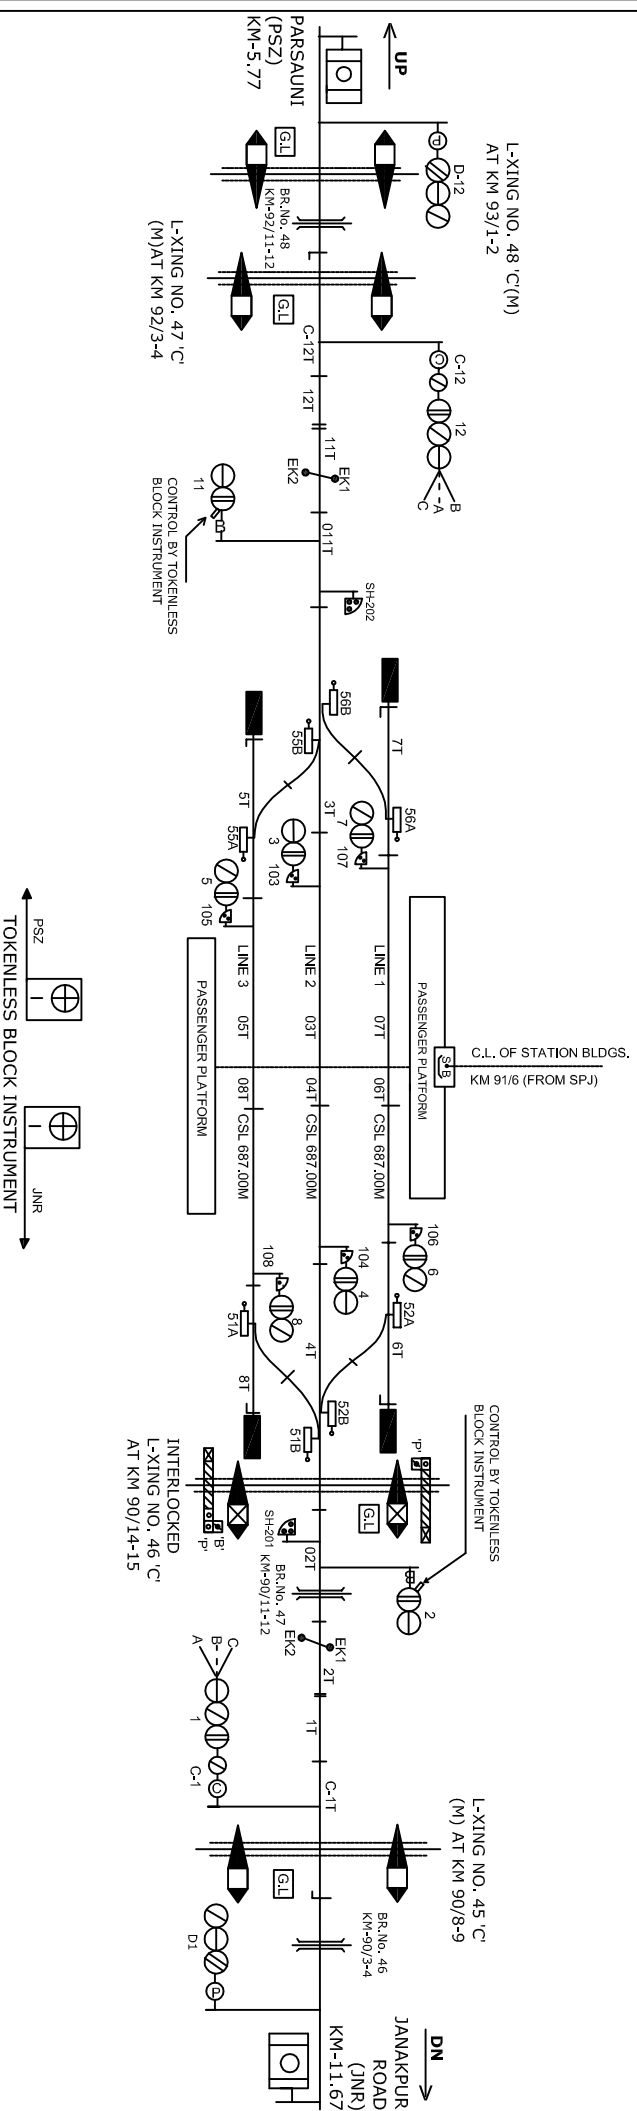

BAJPATTI STATION

बाजपट्टी स्टेशन

NOTE:-
MAGNETO TELEPHONE PROVIDED BETWEEN PANEL GATE NO. 45,46,47,48 & 44'C.

CLASS OF STATION : B
STD OF SIG & INTERLOCKING: STD-II

EAST CENTRAL RAILWAY SAMASTIPUR DIVISION		STATION WORKING RULE DIAGRAM MACL. STD-II CLASS 'B'	BAJPATTI	SWRD NO.-
				DY. CSTE/C-I/SPJ 2009/RD/16
SI/DSTE/SPJ	DSTE/W/SPJ	SSE/SIG/SPJ	TO SUIIT SIP NO. EGR/SIP/SPJ/566/2008AL1-IV	