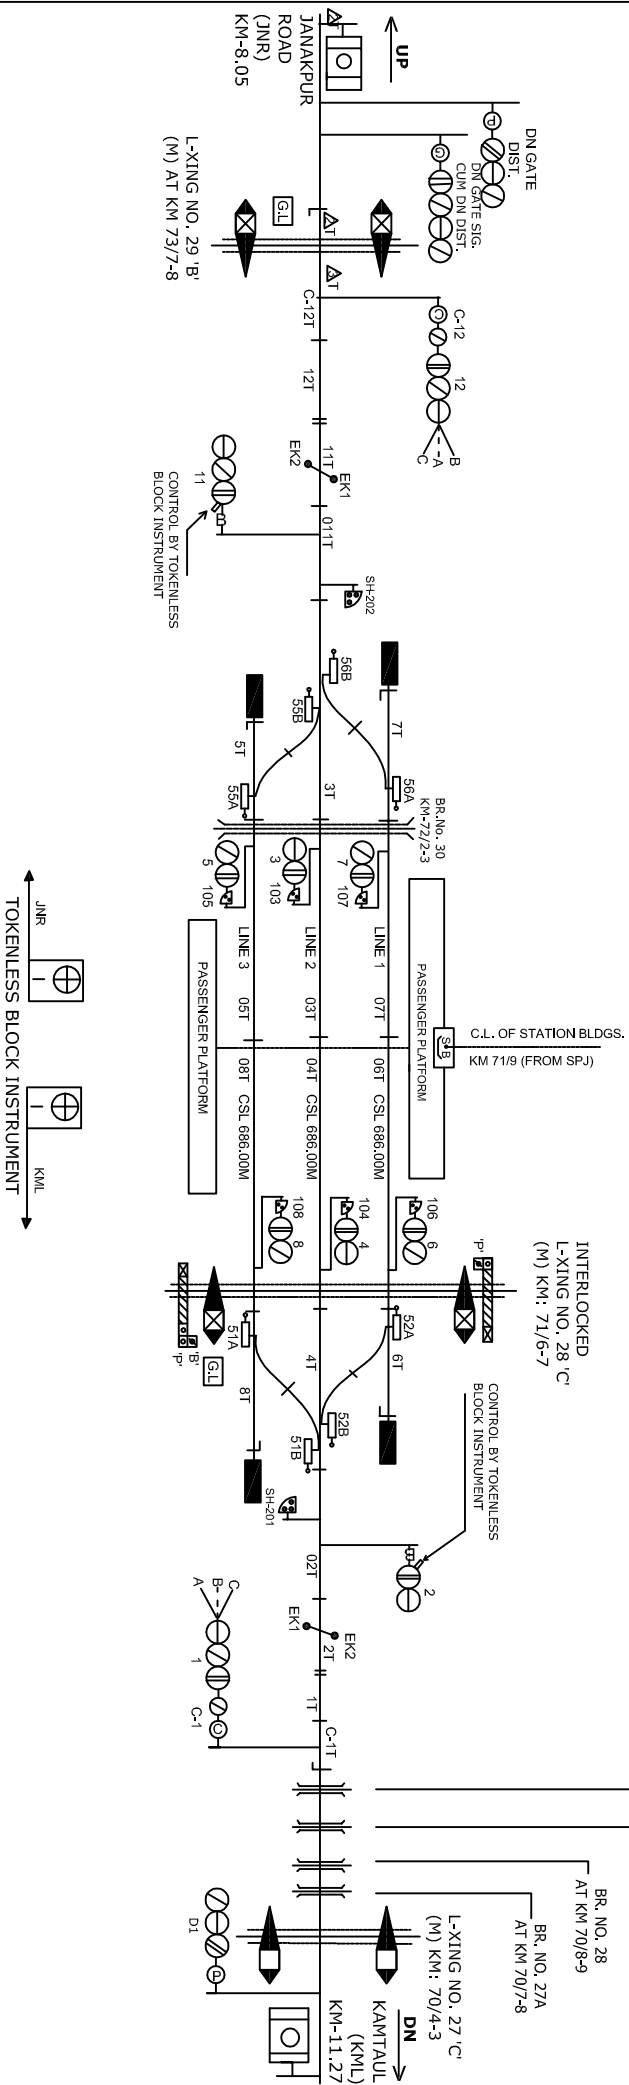

# JOGIYARA STATION

## जोगियारा स्टेशन

NOTE:-  
MAGNETO TELEPHONE PROVIDED BETWEEN PANEL ROOM & GATE NO.  
25,26,27,28,29,30.

CLASS OF STATION : B  
STD OF SIG & INTERLOCKING: STD-II (B)

EAST CENTRAL RAILWAY SAMASTIPUR DIVISION		JOGIYARA	SWRD NO.- DY.CSTE/C-1/SPJ 2009/RD/07
S.JDSTE/SPJ	DSTE/W/SPJ	STATION WORKING RULE DIAGRAM MACL. STD-II (B) CLASS 'B'	TO SUIIT SIP NO. ECR/SIP/SPJ/586/2008 ALI/III