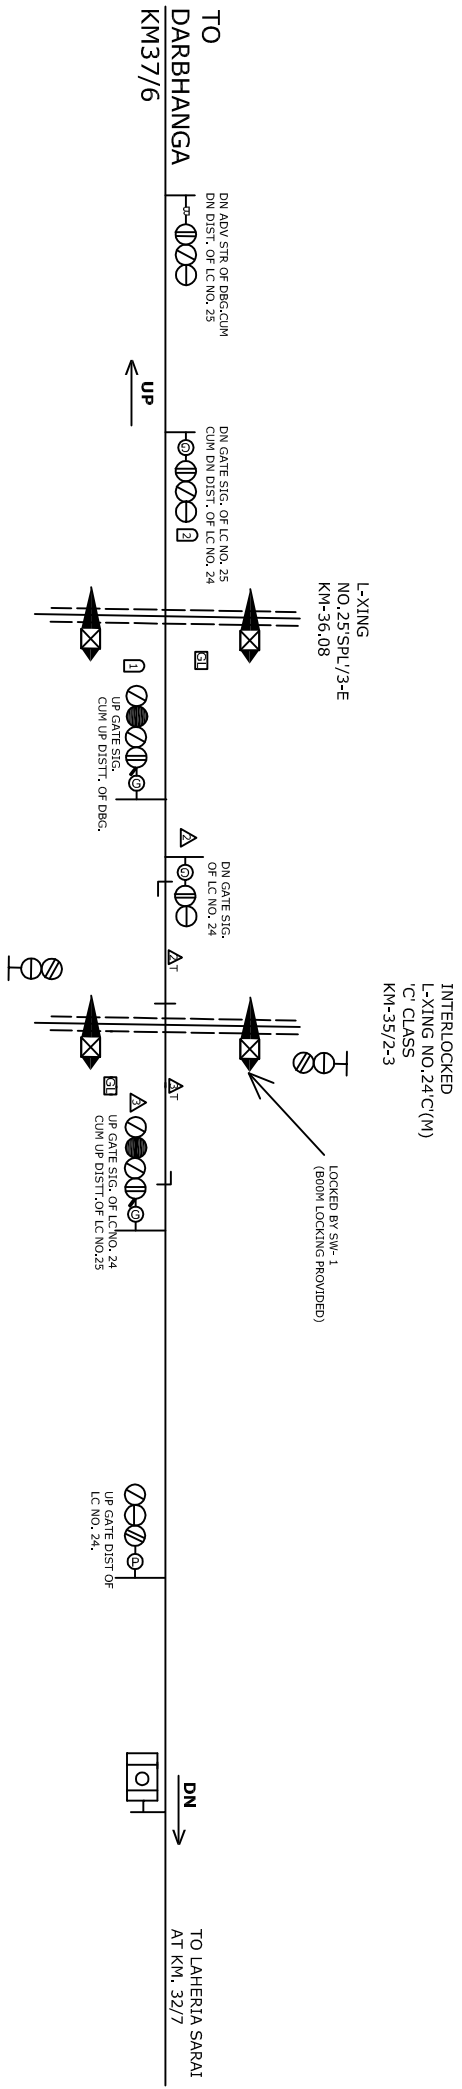

L.C NO.24'C'

NOTE:-
MAGNETO TELEPHONE CONNECTED WITH L.C.24 'C' AND DARBHANGA.

पूर्व मध्य रेल
E.C. RAILWAY
समस्तीपुर मंडल
SAMASTIPUR DIVISION

SR.DSTE/SPJ	DSTE/SPJ	SSE/SIG	TO SUIT SIP No.ECR/SIP/SPJ/L-XING- 24 'C'/2015 ALT-I
STATION WORKING RULE DIAGRAM OF L-XING No24'C' CLASS BETWEEN LAHERIASARAI AND DARBHANGA AT KM 35/2-3			
			NOT TO SCALE SWRD NO. SR./DSTE/SPJ 2015(RD)/03