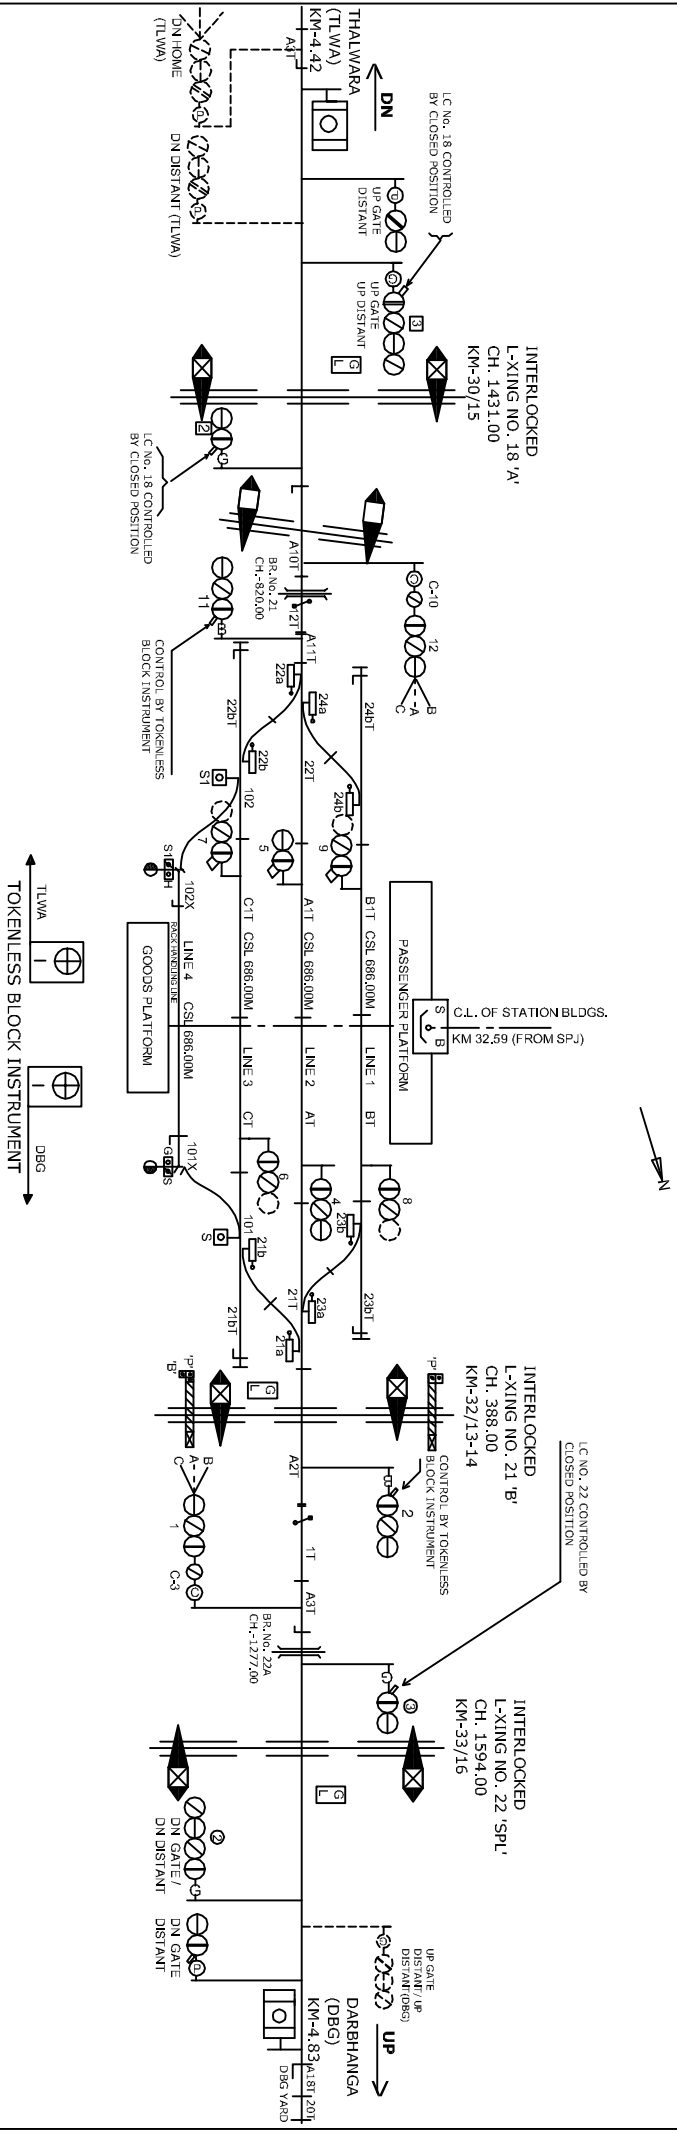

LAHERIASARAI STATION

लहेरियासराय स्टेशन

CLASS OF STATION : B
 STD OF SIG & INTERLOCKING: STD-II R

EAST CENTRAL RAILWAY SAMASTIPUR DIVISION		STATION WORKING RULE DIAGRAM MAJL. STD-II, CLASS 'B'		LAHERIASARAI	SWRD NO.-
SI/DST/SP1	DST/W/SP1	SSE/SIG/SP1	TO SUIT SIP NO. ECR/SIP/SP/325/306/ALT-L		