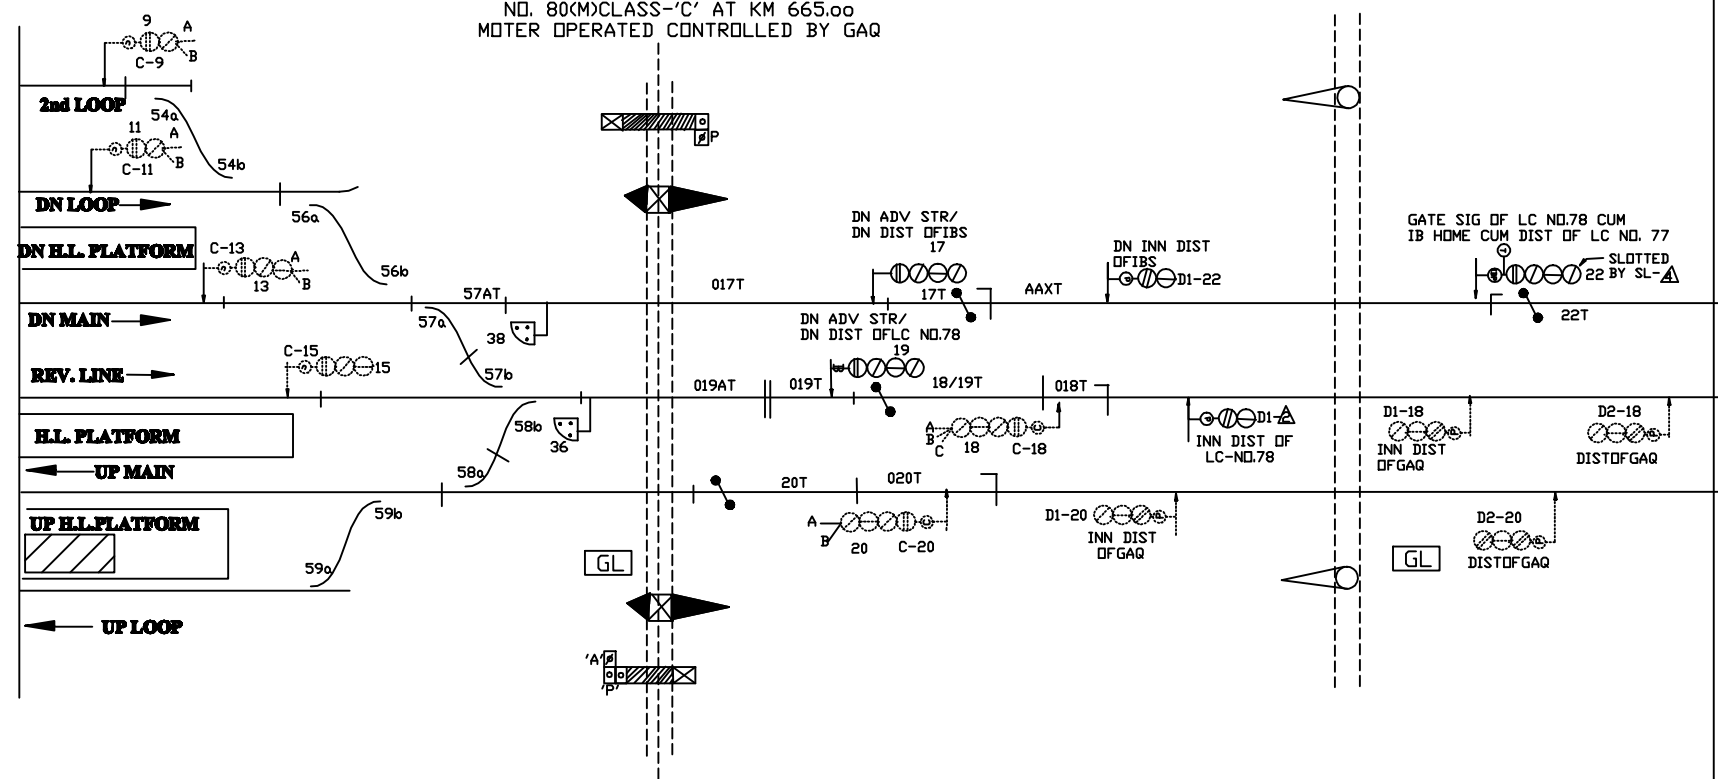

INTERLOCKED)
LEVEL X-ING
NO. 80(M) CLASS-'C' AT KM 665.00
MOTER OPERATED CONTROLLED BY GAQ

C CLASS LEVEL X-ING
NO. 79C/2E AT KM 663/7-9

CL OF 5TH RLD AT GAQ
KM 666.00 (FRO RWE)

**DRG. No. SG/MGS/
SK/2015
SH. No. 1/2**