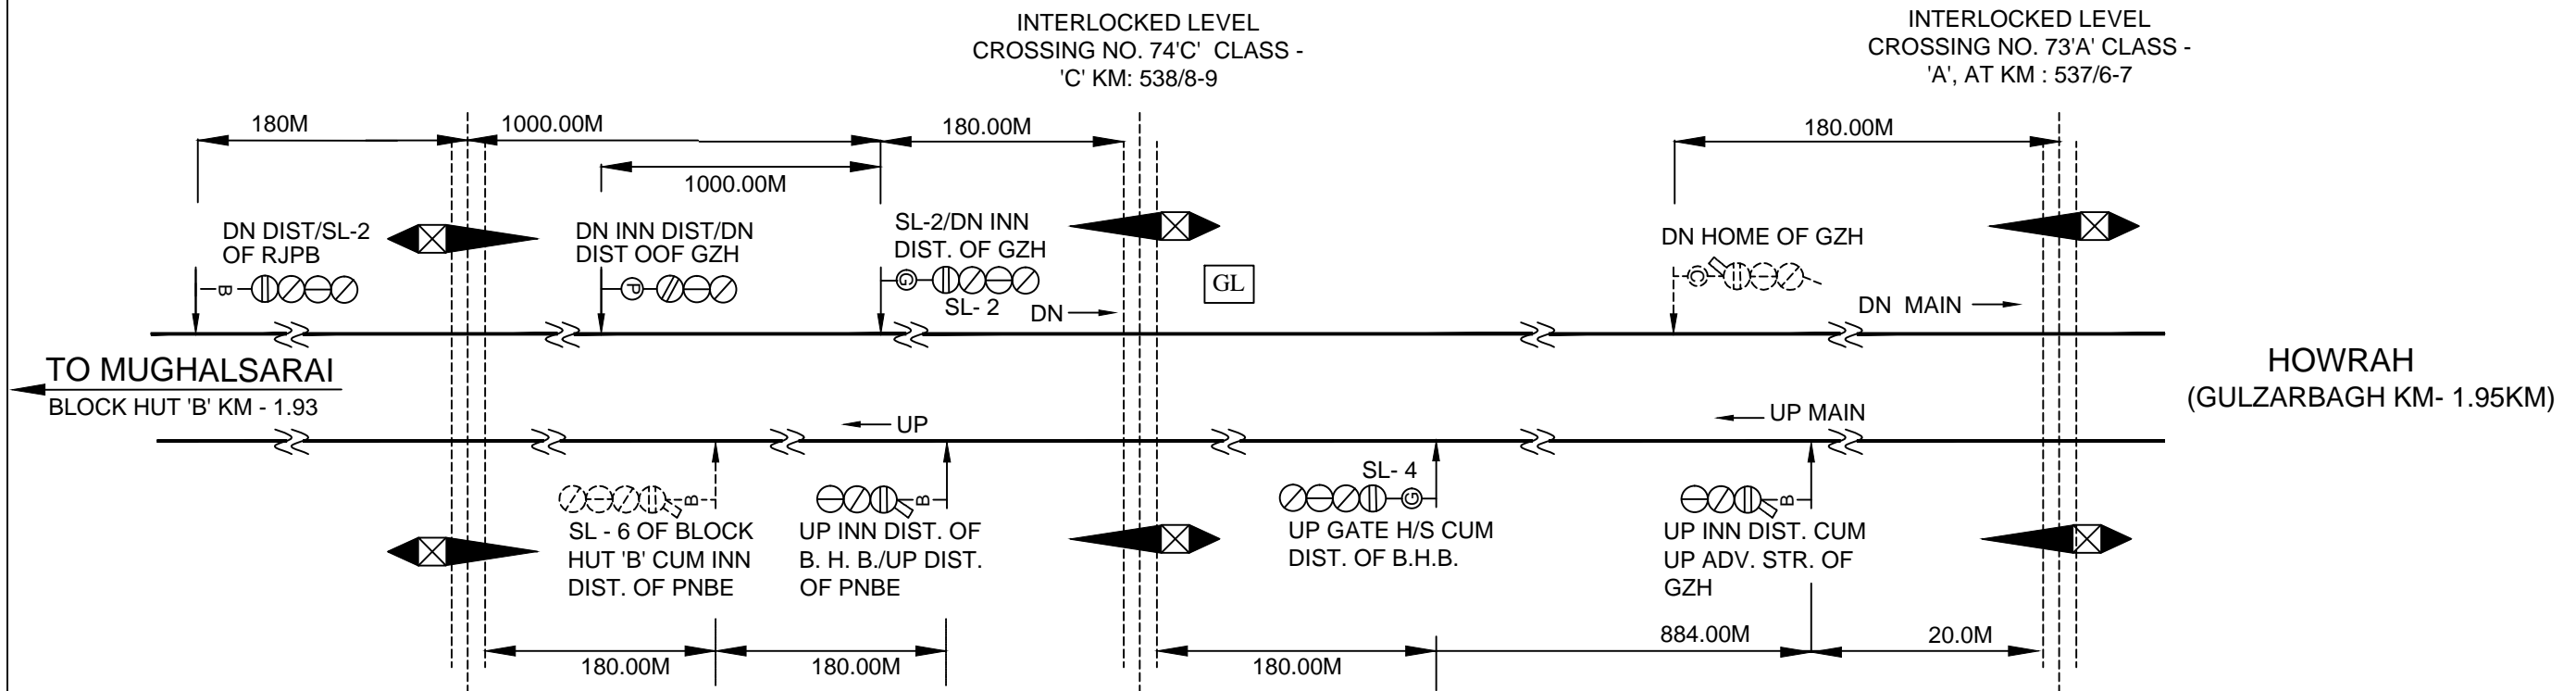

INTERLOCKED LEVEL
CROSSING NO. 74'C'
CLASS - 'C' KM:
538/8-9

S. M' S SLIDE BOX
8 - SLIDES
SPARE - SL - 1, SL-5, SL-6, SL-7, SL-8
SL -3 (N) RELEASES KEY 'A' ELECTRICALLY.

NOTE: -

1. MAGNETO TELEPHONE CONNECTED BETWEEN GATE NO. 30'B' & JHD AND L.C. GATE NO. 31'B' & TEHTA.
2. LED LIT LAMPS ARE USED FOR ALL SIGNALS.