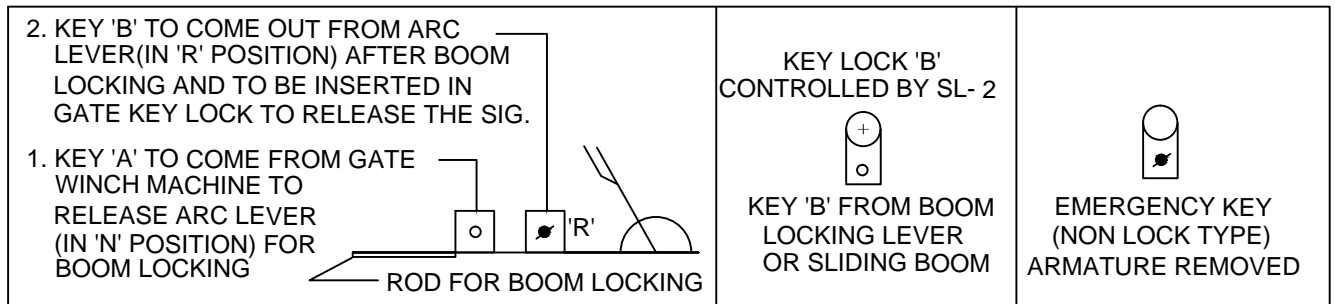

LEVEL CROSSING GATE  
NO. 9'A' CLASS AT KM: 8.070  
BETWEEN FATUAH - ISLAMPUR

AT G.L. (L. C. NO. 9'A')

LOCKING TABLE				
L. NO.	BACK LOCKS	LOCKS	BOTHWAYS	RELEASES
1.	2	4	--	--
2.	--	--	--	1 & 4.
3.	SPARE	--	--	--
4.	2	1	--	--

S. M' S SLIDE BOX  
4 - SLIDES  
SPARE - SL - 3

- NOTE: -
1. MAGNETO TELEPHONE CONNECTED BETWEEN L.C. GATE 9'A' AND FATUAH SM PANEL.
  2. TRIPLE POLE LAMPS TO BE USED
  3. THE GATE WILL BE APPROACH LOCKED AFTER LOWERING OF ANY OF THE GATE SIGNALS..