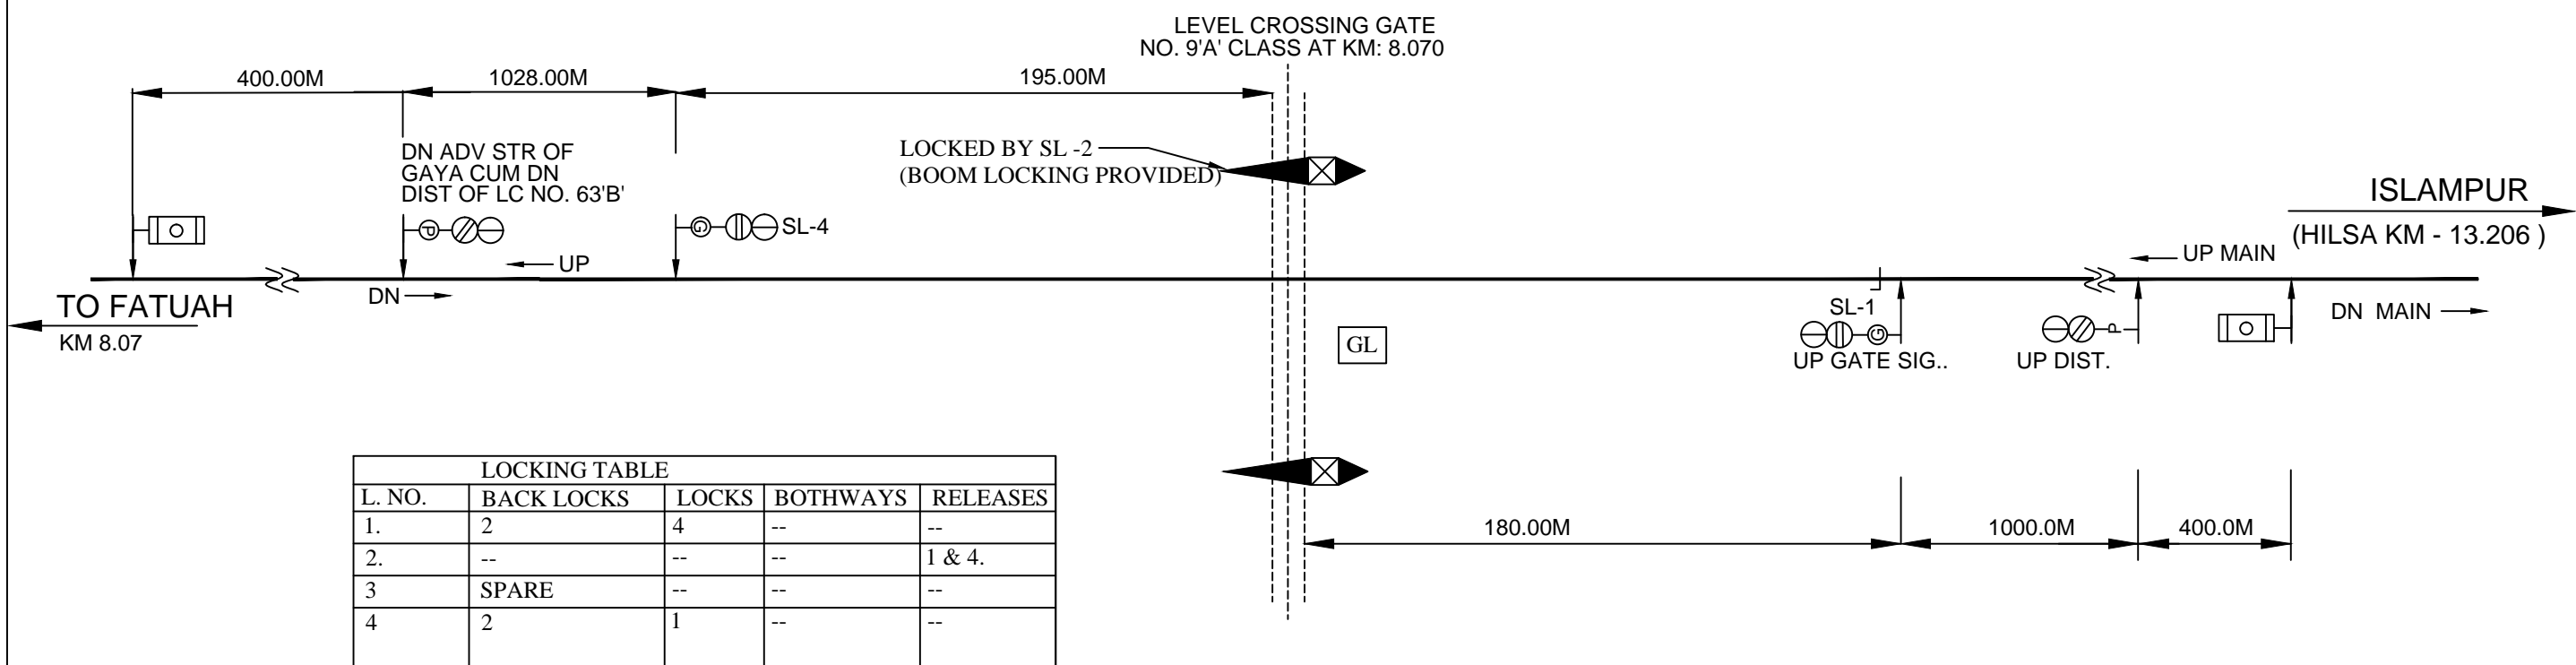

LEVEL CROSSING GATE  
NO. 9'A' CLASS AT KM: 8.070  
BETWEEN FATUAH - ISLAMPUR

AT G.L. (L. C. NO. 9'A')

LOCKING TABLE				
L. NO.	BACK LOCKS	LOCKS	BOTHWAYS	RELEASES
1.	2	4	--	--
2.	--	--	--	1 & 4.
3.	SPARE	--	--	--
4.	2	1	--	--

S. M' S SLIDE BOX  
4 - SLIDES  
SPARE - SL - 3

- NOTE: -
1. MAGNETO TELEPHONE CONNECTED BETWEEN L.C. GATE 9'A' AND FATUAH SM PANEL.
  2. TRIPLE POLE LAMPS TO BE USED
  3. THE GATE WILL BE APPROACH LOCKED AFTER LOWERING OF ANY OF THE GATE SIGNALS..