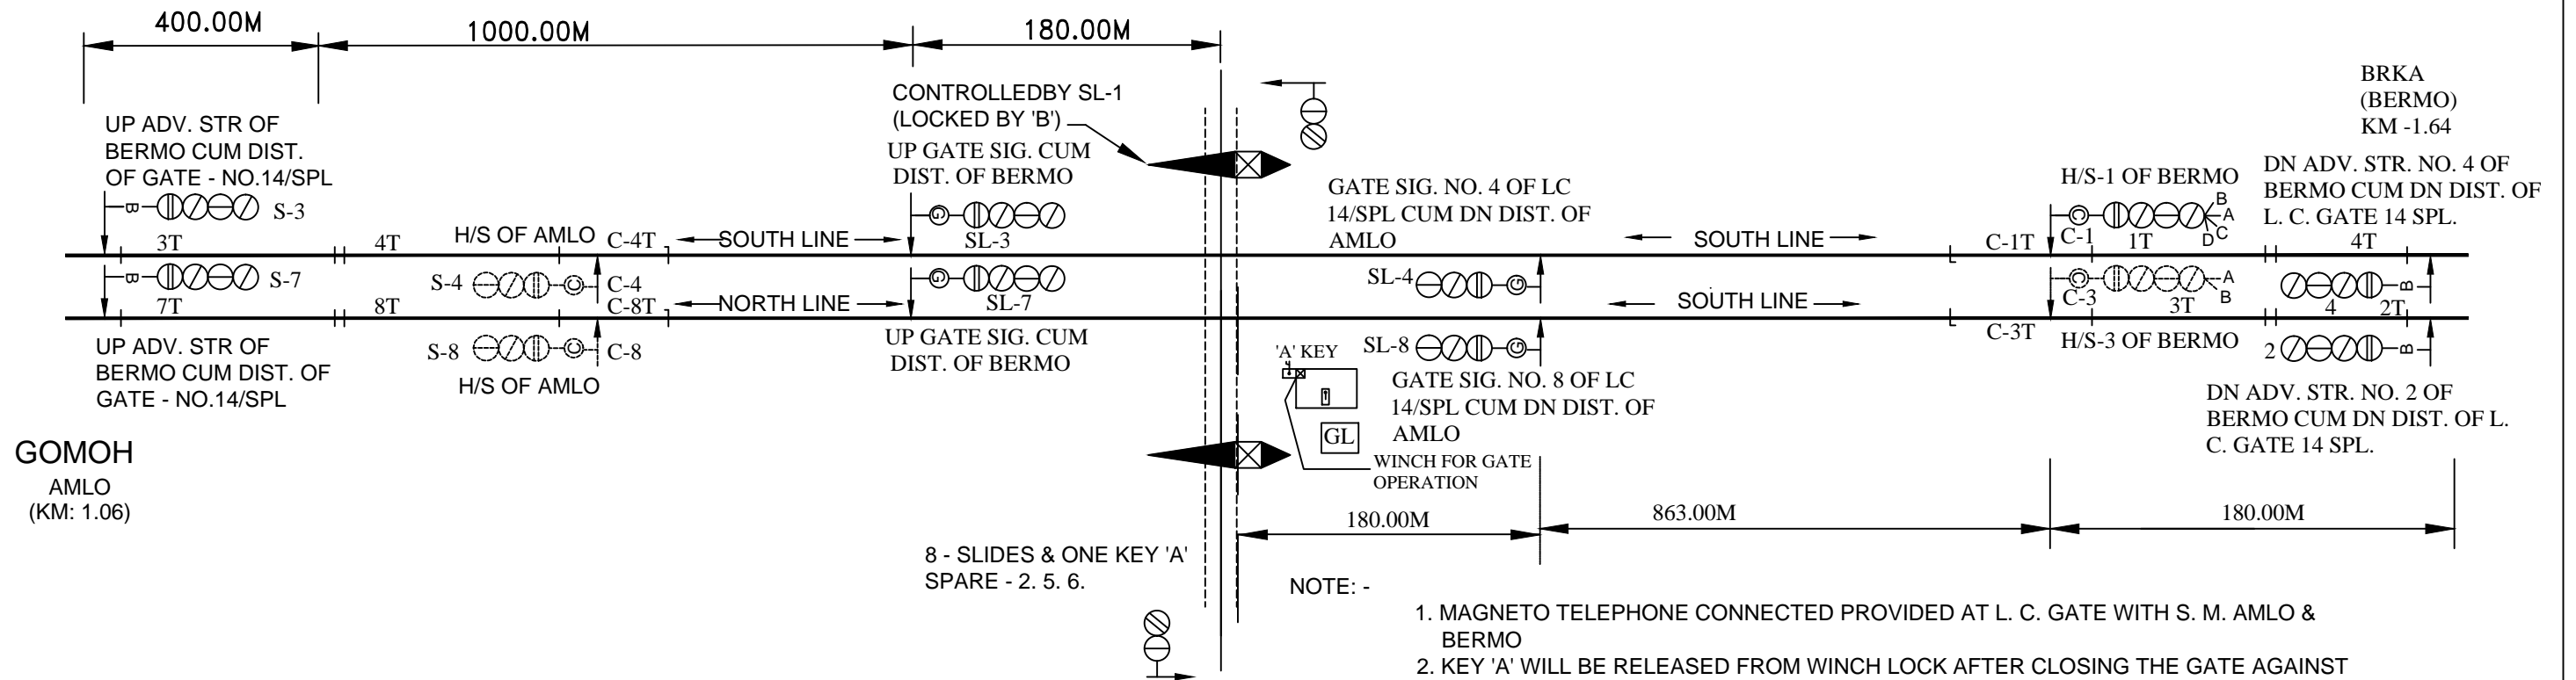

L.C. NO. 14/SPL BETWEEN BERMO - AMLO AT KM - 32/15-17

L.C. NO. 14/SPL
BETWEEN BERMO - AMLO
AT KM - 32/15-17

GOMOH
AMLO
(KM: 1.06)

LOCKING TABLE

No.S	B/LOCKS	LOCKS	B/WAY	RELEASES
1	-	-		
2	SPARE	8	-	-
3	--	--		
4	--	7	-	-
5	SPARE	--		
6	SPARE	--		
7	--	4	--	--
8	--	2	--	--