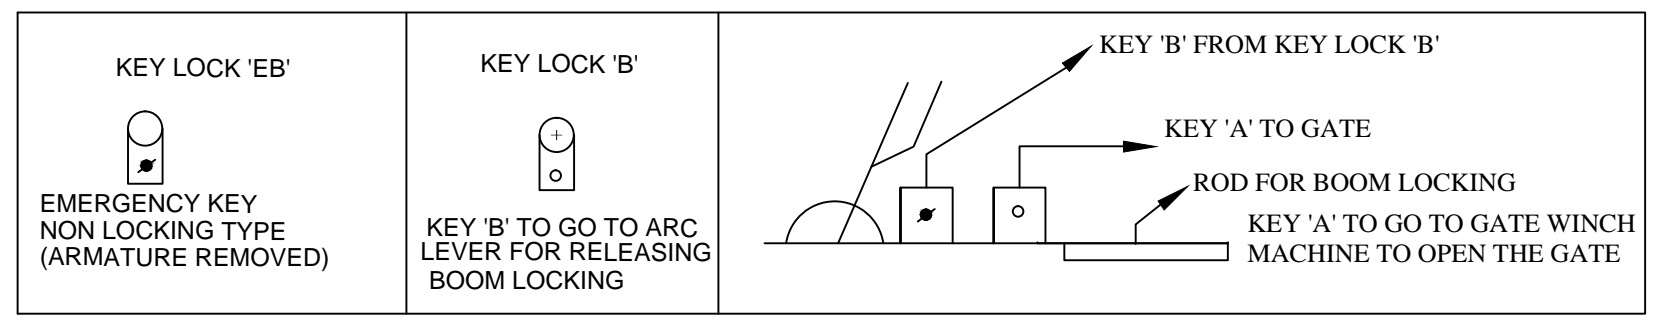

'SPL' CLASS
LEVEL X-ING GATE No.37/'SPL'/E
BETWEEN NAGARUNTARI - WYNDHAMGANJ
AT KM 46/1-2(FROM GHD)

*NOTE-TELEPHONE CONNECTION PROVIDED AT THE GATE WITH S.M. NAGARUNTARI

4 - SLIDES
 SPARE - 4

LOCKING TABLE				
No.S	B/LOCKS	LOCKS	B/WAY	RELEASES
1	-	-	-	2.3.
2	1	3	-	-
3	1	2	-	-
4	SPARE			

SL-1(N) RELEASES KEY 'B' ELECTRICALLY