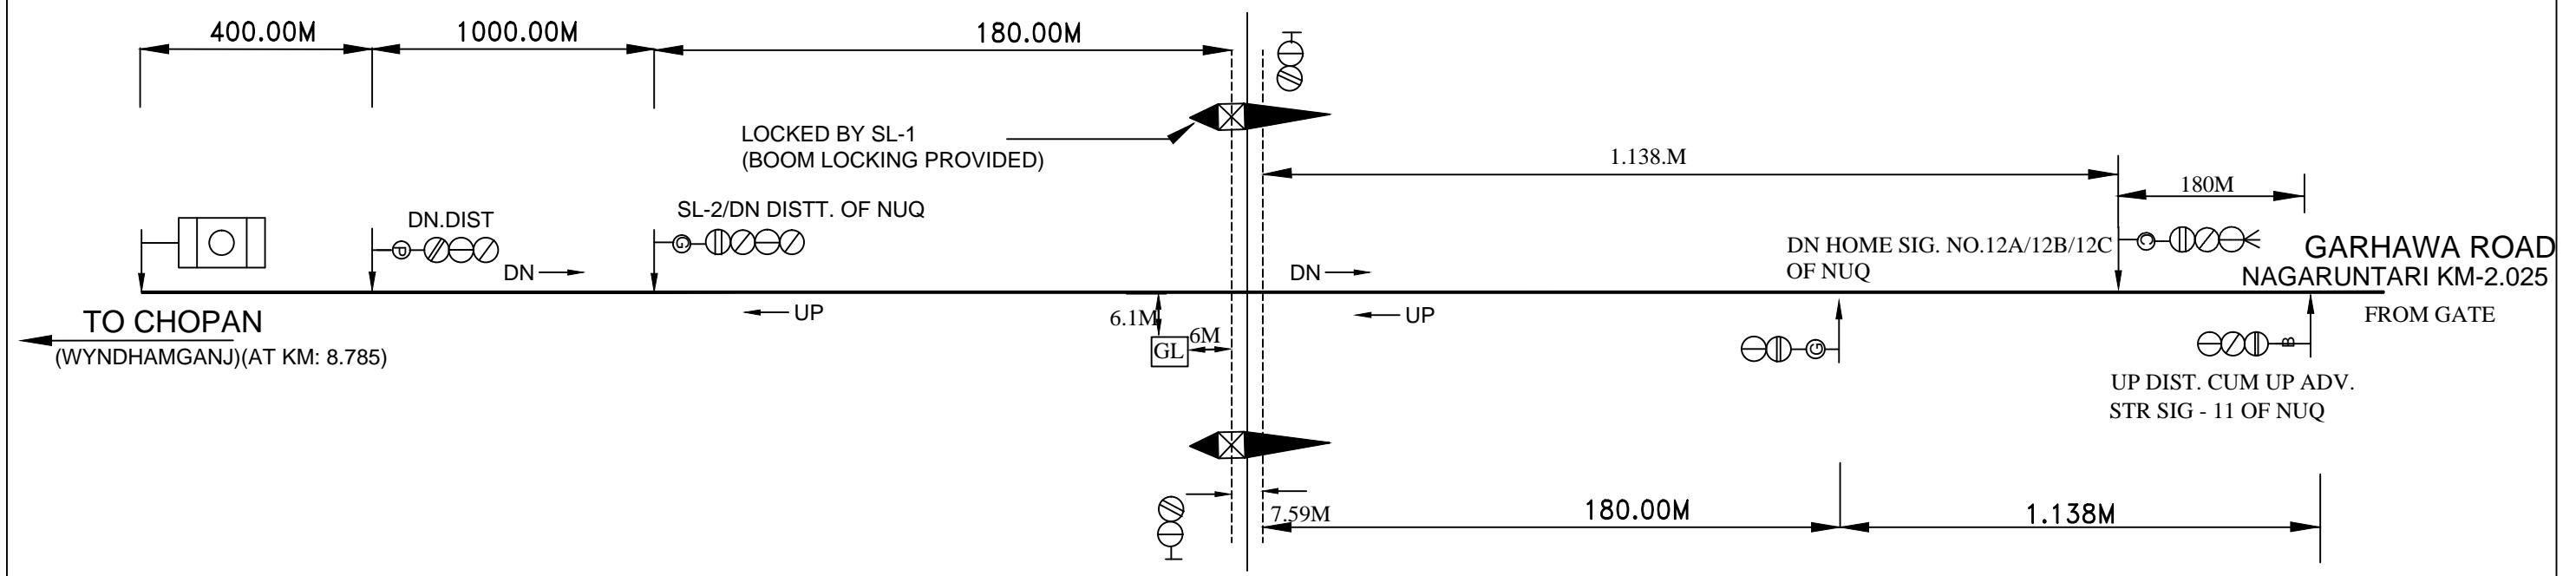

'SPL' CLASS
LEVEL X-ING GATE No.37/'SPL'/E
BETWEEN NAGARUNTARI - WYNDHAMGANJ
AT KM 46/1-2(FROM GHD)

*NOTE-TELEPHONE CONNECTION PROVIDED AT THE GATE WITH S.M. NAGARUNTARI

4 - SLIDES
 SPARE - 4

LOCKING TABLE				
No.S	B/LOCKS	LOCKS	B/WAY	RELEASES
1	-	-	-	2.3.
2	1	3	-	-
3	1	2	-	-
4	SPARE			

SL-1(N) RELEASES KEY 'B' ELECTRICALLY