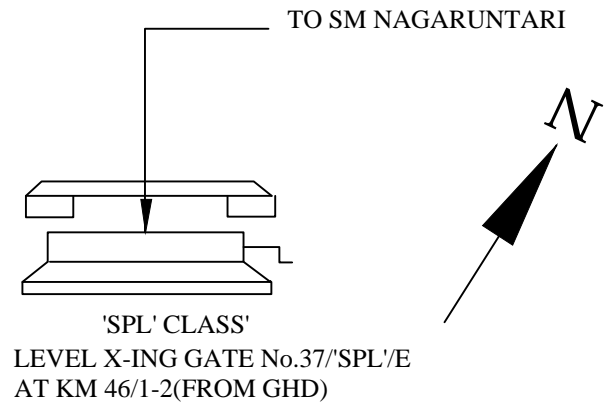

'SPL' CLASS
LEVEL X-ING GATE No.37/'SPL'/E
BETWEEN NAGARUNTARI - WYNDHAMGANJ
AT KM 46/1-2(FROM GHD)

*NOTE-TELEPHONE CONNECTION PROVIDED AT THE GATE WITH S.M. NAGARUNTARI

4 - SLIDES
 SPARE - 4

LOCKING TABLE				
No.S	B/LOCKS	LOCKS	B/WAY	RELEASES
1	-	-	-	2.3.
2	1	3	-	-
3	1	2	-	-
4	SPARE			

SL-1(N) RELEASES KEY 'B' ELECTRICALLY