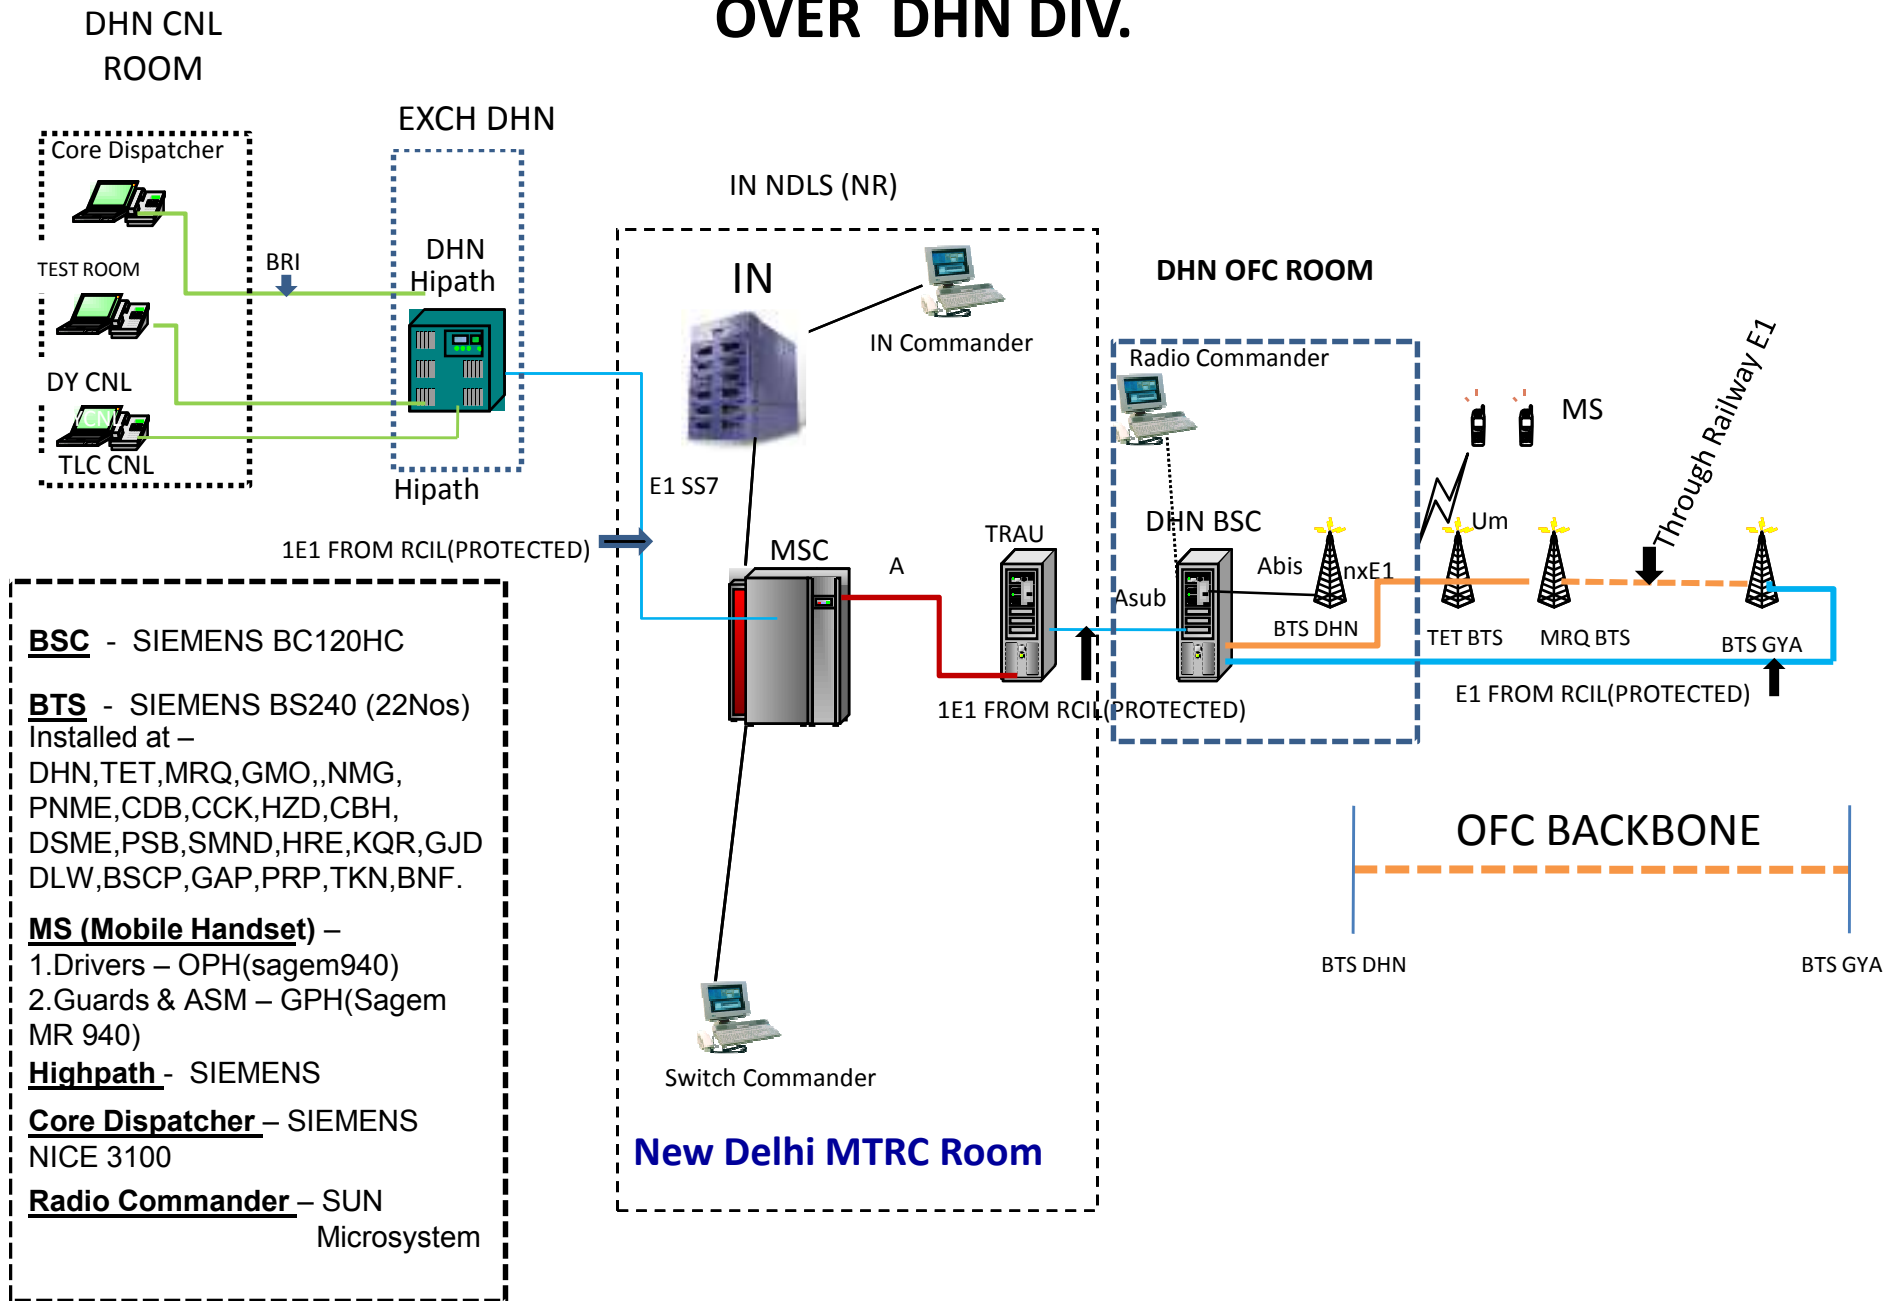

BLOCK DIAGRAM OF MTRC NETWORK OVER DHN DIV.

BSC - SIEMENS BC120HC

BTS - SIEMENS BS240 (22Nos)
 Installed at –
 DHN, TET, MRQ, GMO, NMG,
 PNME, CDB, CCK, HZD, CBH,
 DSME, PSB, SMND, HRE, KQR, GJD
 DLW, BSCP, GAP, PRP, TKN, BNF.

MS (Mobile Handset) –
 1. Drivers – OPH(sagem940)
 2. Guards & ASM – GPH(Sagem
 MR 940)

Highpath - SIEMENS

Core Dispatcher – SIEMENS
 NICE 3100

Radio Commander – SUN
 Microsystem

New Delhi MTRC Room

CONNECTIVITY DIAGRAM OF BTS FROM BSC IN DHN DIVISION

LEGEND

- RCIL Protected E1 —
- Railway E1 connectivity —