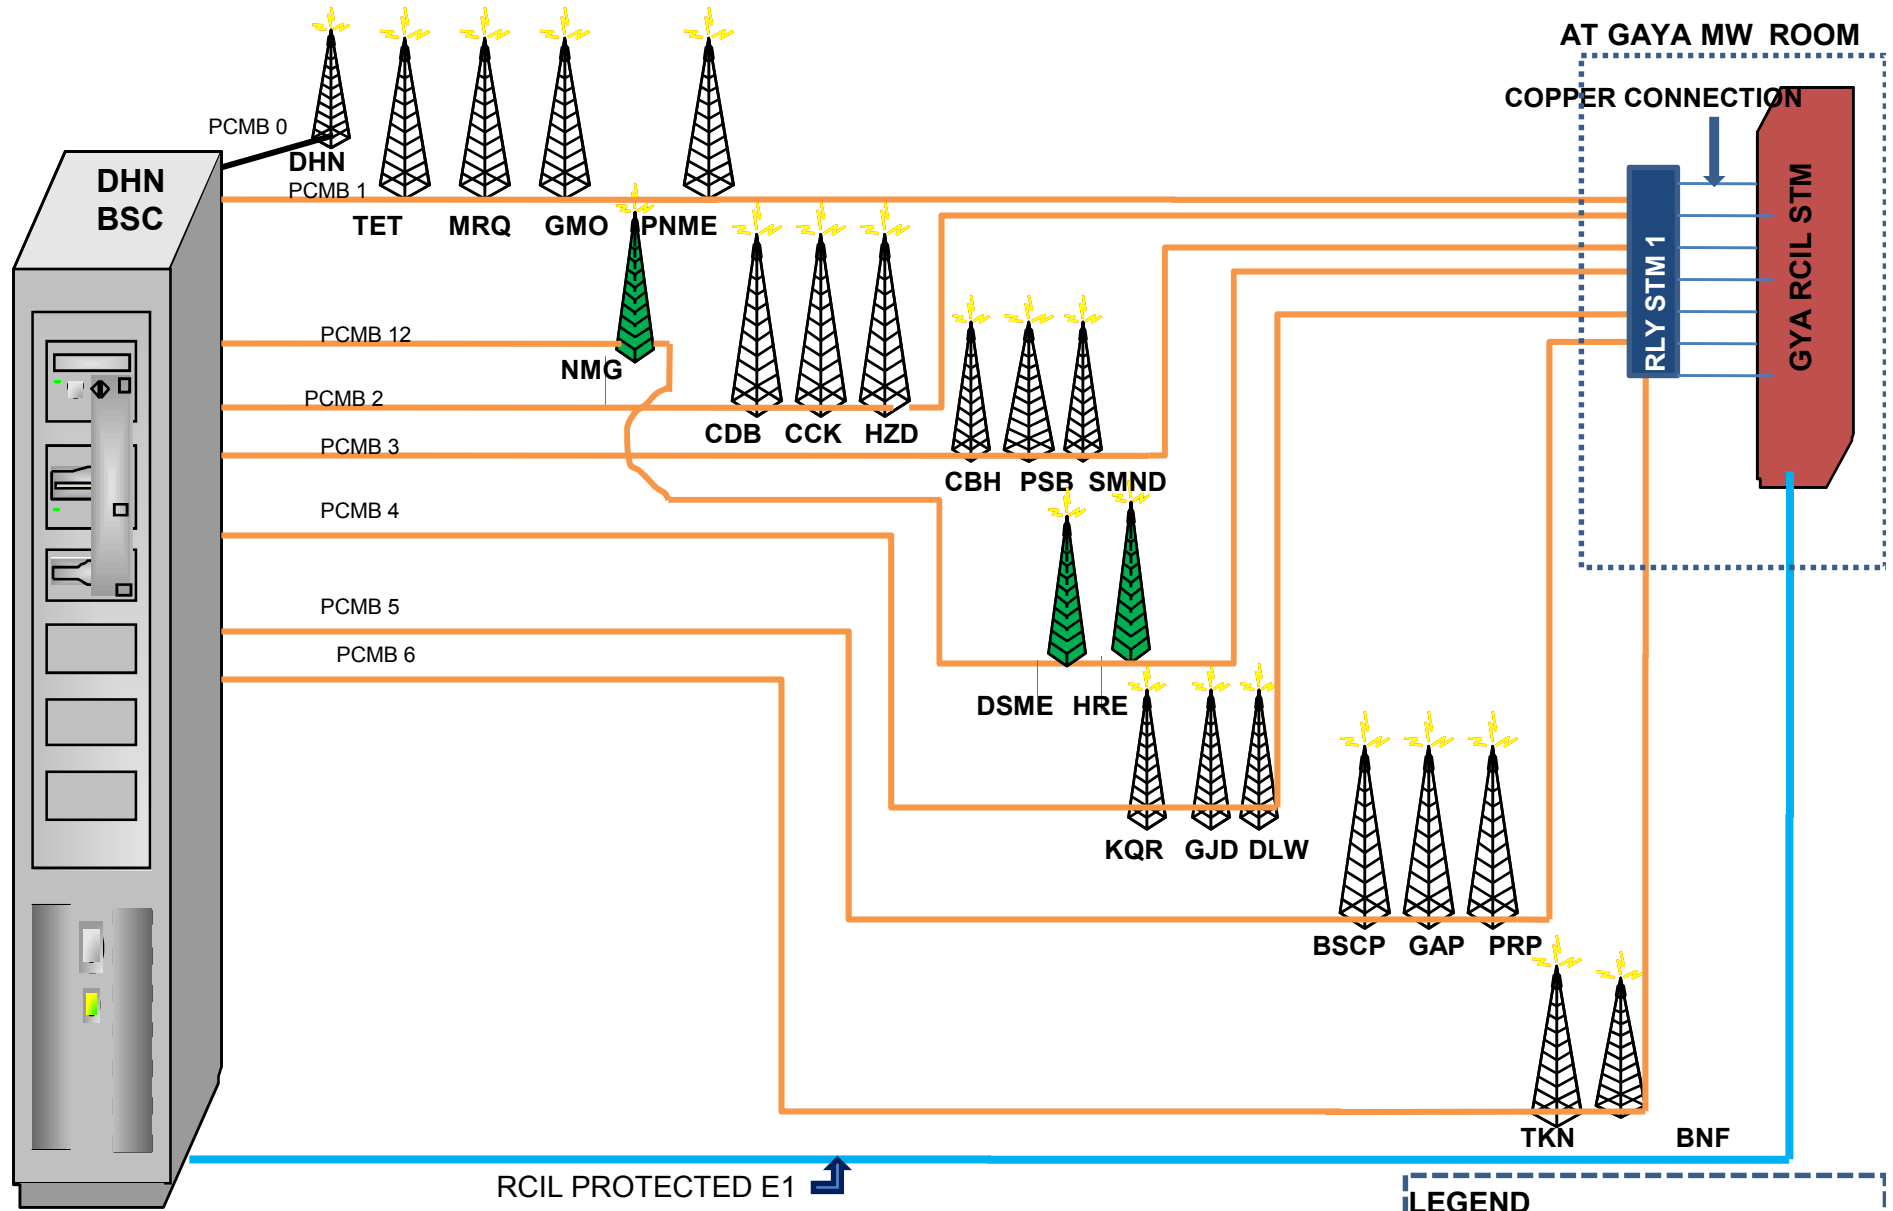

BLOCK DIAGRAM OF MTRC NETWORK OVER DHN DIV.

BSC - SIEMENS BC120HC

BTS - SIEMENS BS240 (22Nos)
 Installed at –
 DHN, TET, MRQ, GMO, NMG,
 PNME, CDB, CCK, HZD, CBH,
 DSME, PSB, SMND, HRE, KQR, GJD
 DLW, BSCP, GAP, PRP, TKN, BNF.

MS (Mobile Handset) –
 1. Drivers – OPH(sagem940)
 2. Guards & ASM – GPH(Sagem
 MR 940)

Highpath - SIEMENS

Core Dispatcher – SIEMENS
 NICE 3100

Radio Commander – SUN
 Microsystem

New Delhi MTRC Room

CONNECTIVITY DIAGRAM OF BTS FROM BSC IN DHN DIVISION

LEGEND

- RCIL Protected E1 —
- Railway E1 connectivity —