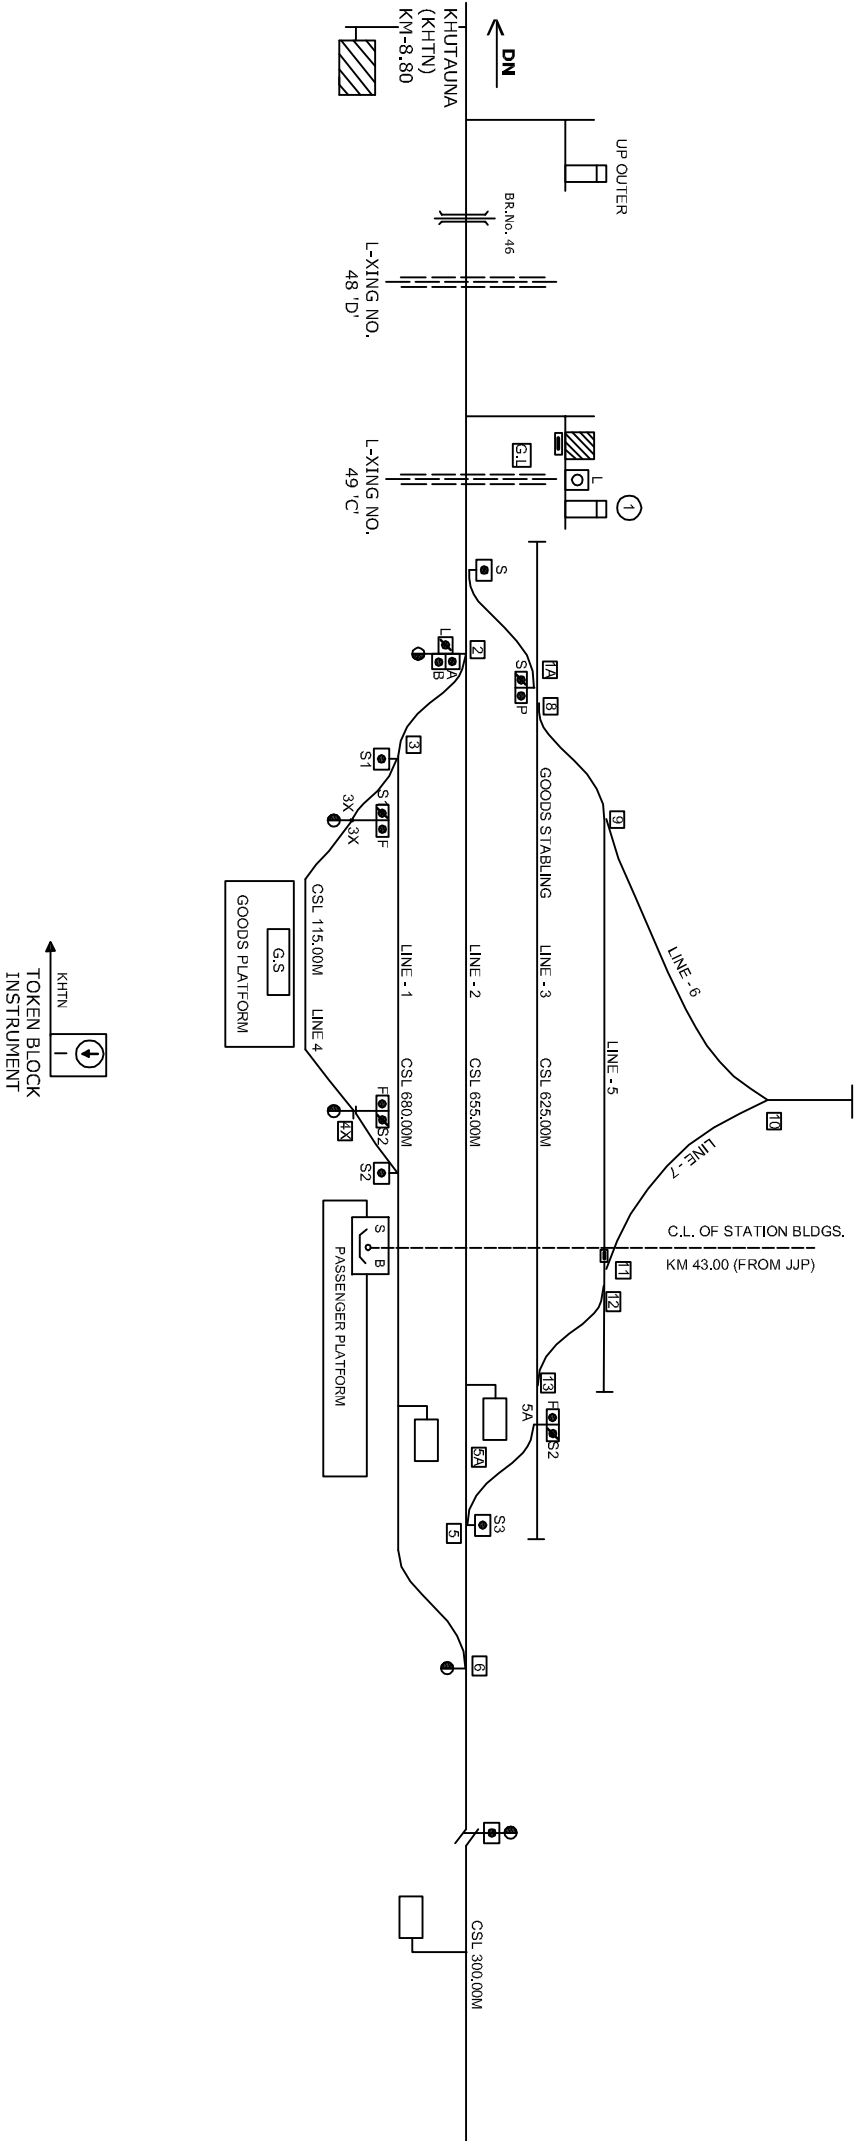

LAYKAHA STATION

लायकाहा स्टेशन

CLASS OF STATION : B
 STD OF SIG & INTERLOCKING : MNI

| | | | | | |
|---|-----------|--|--------------------------------|---------|---|
| EAST CENTRAL RAILWAY SAMASTIPUR DIVISION | | STATION WORKING RULE DIAGRAM STD-MNT, CLASS 'B' | | LAUKAHA | SWRD NO.- DSTE/DRG. No. N/29(RD)/86 |
| SPDSTE/SP | DSTE/W/SP | SSE/SG/SP | TO SUIT No. DY.CSTE/CBG/RVD/10 | | |