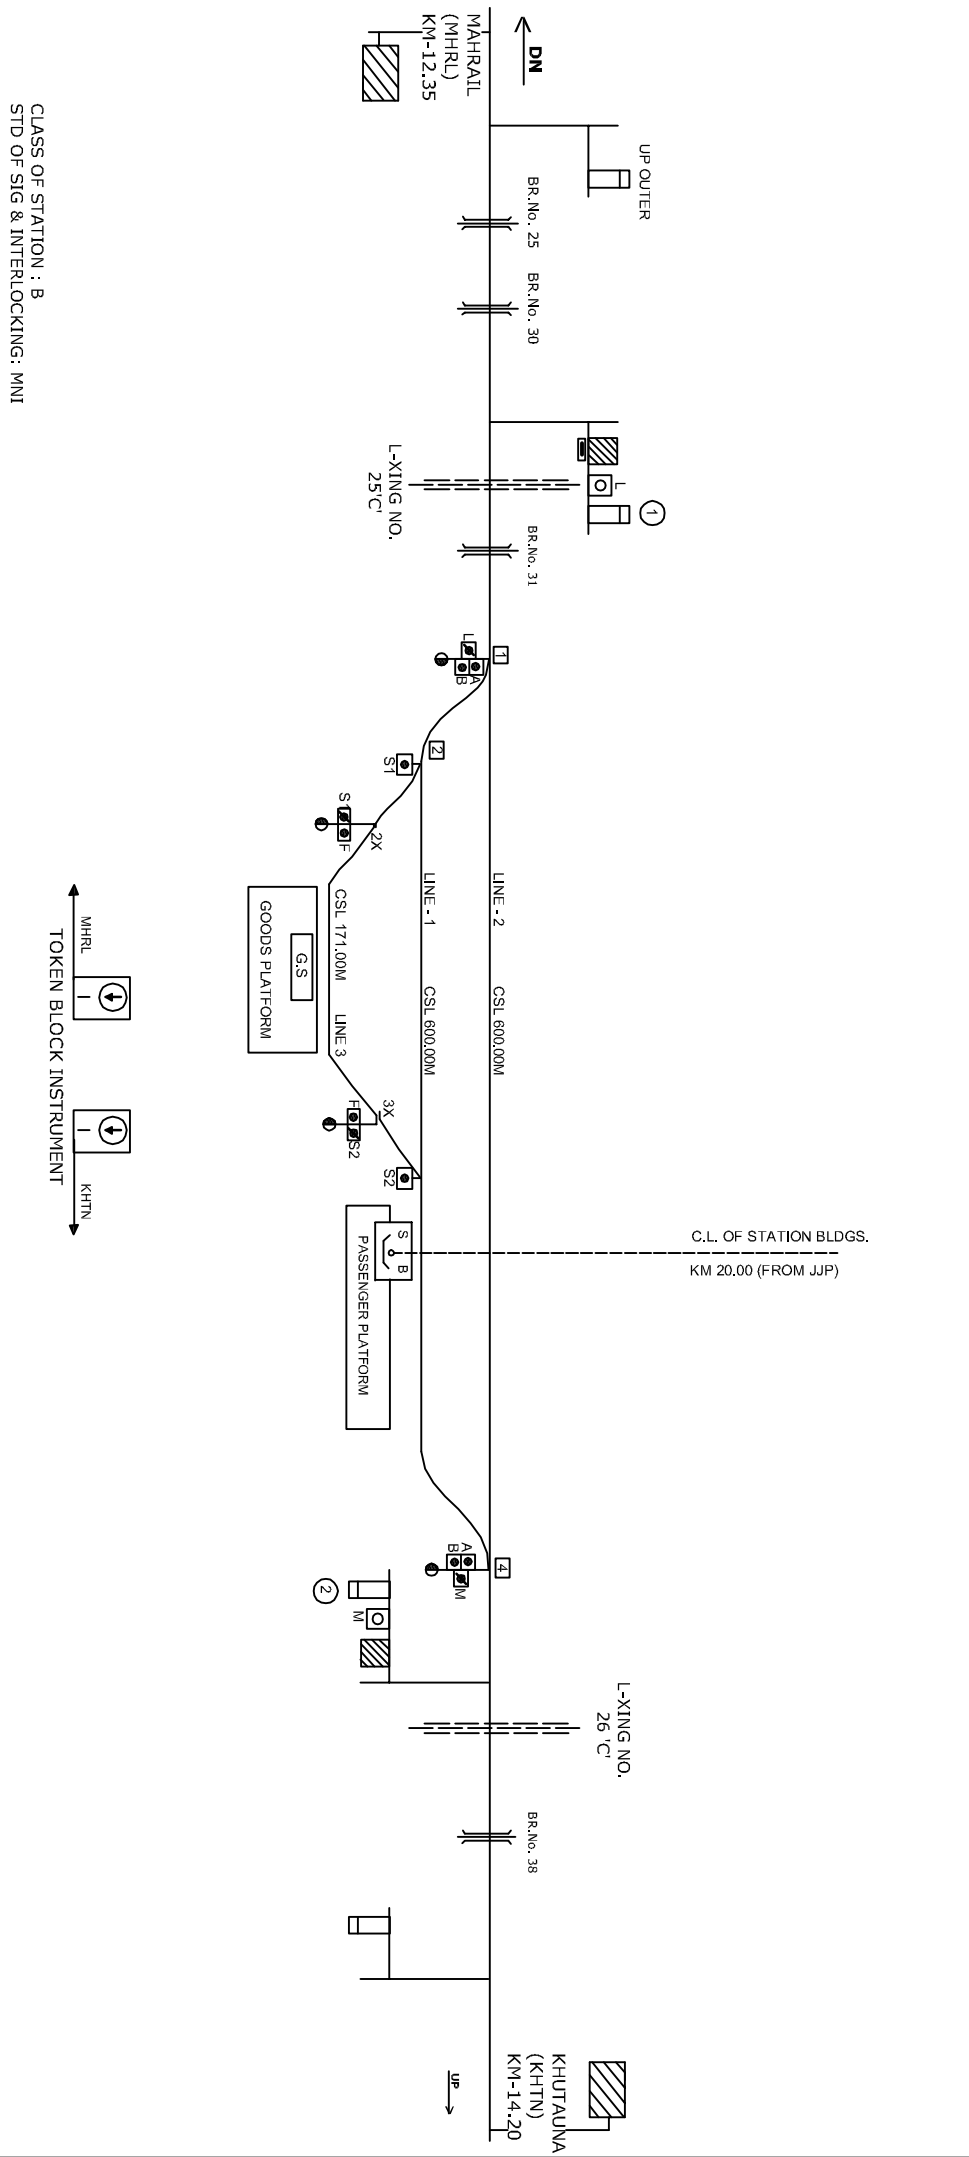

VACHASPATINAGAR STATION

वाचस्पतिनगर स्टेशन

CLASS OF STATION : B
 STD OF SIG & INTERLOCKING : MNI

EAST CENTRAL RAILWAY SAMASTIPUR DIVISION		STATION WORKING RULE DIAGRAM STD-MNI, CLASS 'B'		VACHASPATINAGAR	SWRD NO.- DSTE/DRG No. N/27 (RD)/86
S/DSTE/SP	DSTE/W/SP	SSE/SIG/SP	TO SUIT No. DY.CS/TE/C/RG/RYD/11		