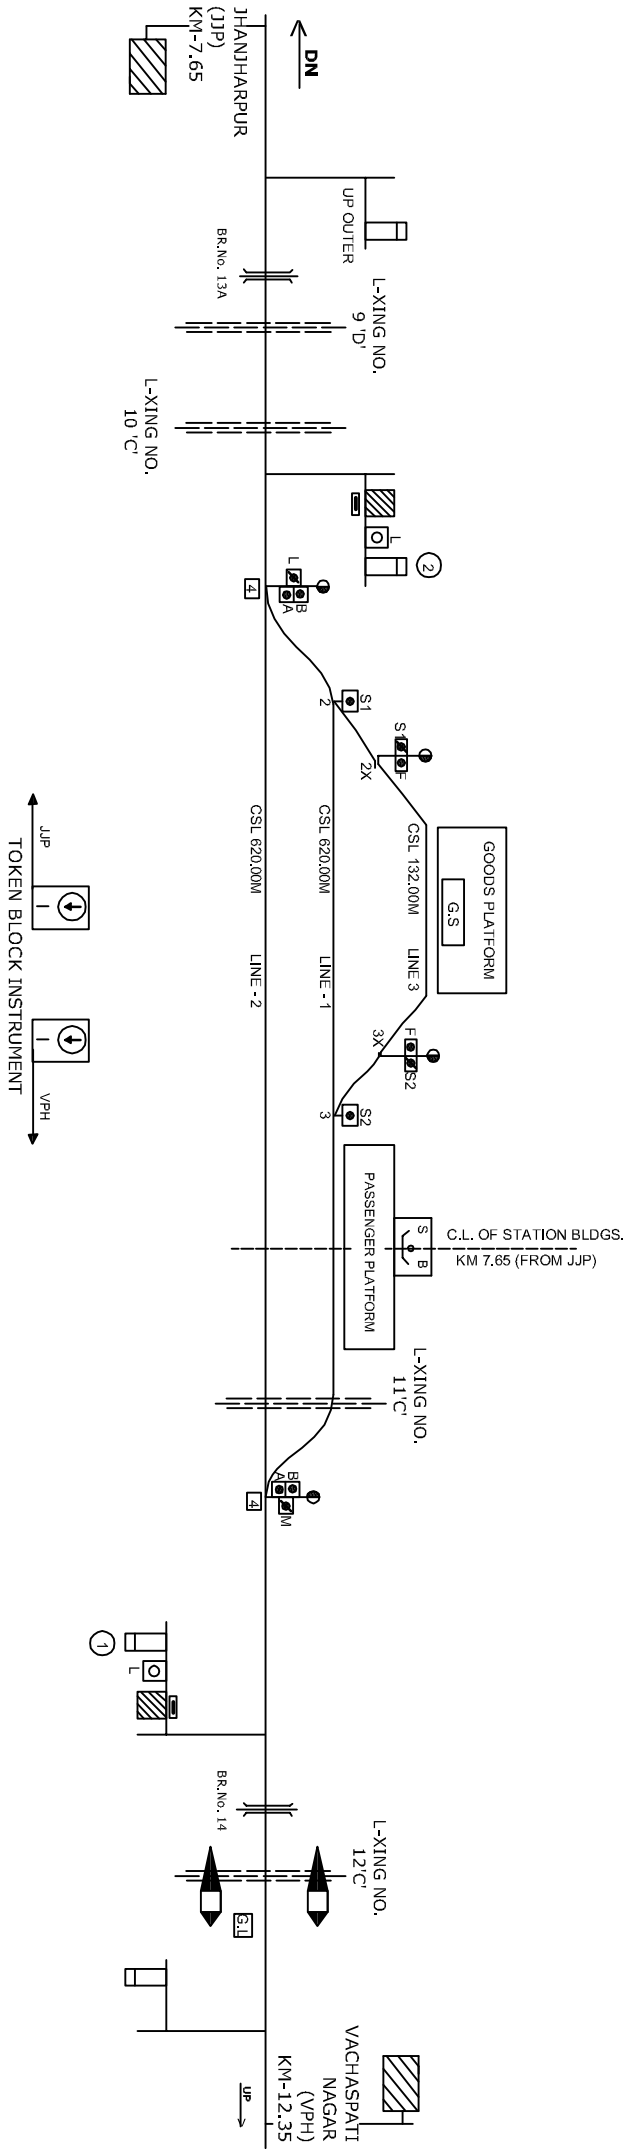

MAHARAIL STATION

महारायल स्टेशन

CLASS OF STATION : B
 STD OF SIG & INTERLOCKING: MNI

EAST CENTRAL RAILWAY SAMASTIPUR DIVISION		STATION WORKING RULE DIAGRAM STD-MNT. CLASS 'B'		MAHARAIL	SWRD NO.-
SJDSTE/SP	DSTE/W/SP	SSE/SG/SP	TO SUIT No. DY.CSTE&CC/75/D2		DSTE/DRG No. N/26 (RD)/86