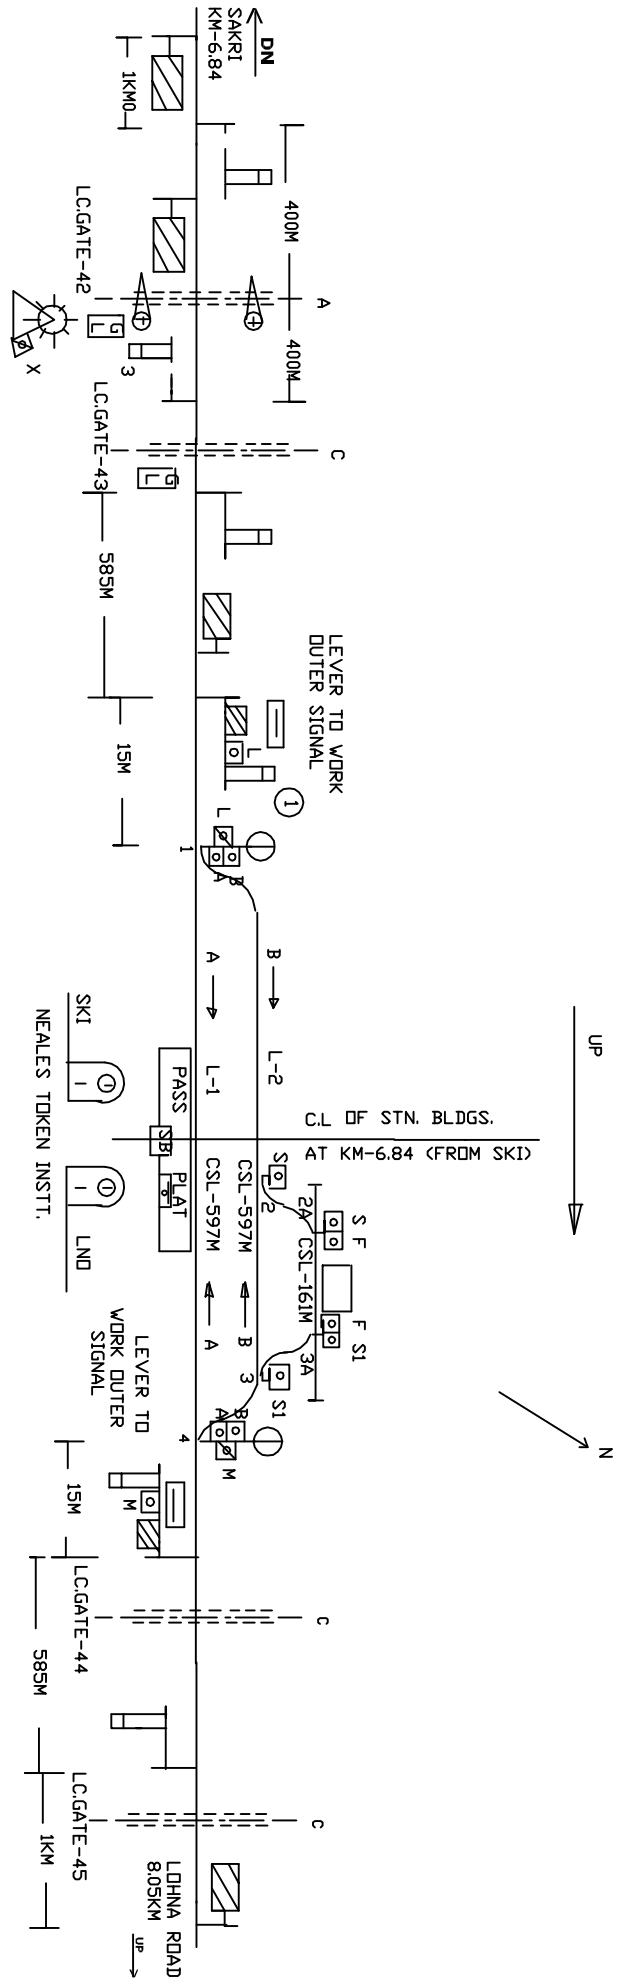

MANIGACHHI STATION

मनीगाछी स्टेशन

CONNECTED WITH L.C.
GATE ND-32/A, 42/A.

CLASS OF STATION : B
STD OF SIG & INTERLOCKING : MNI

EAST CENTRAL RAILWAY SAMASTIPUR DIVISION		STATION WORKING RULE DIAGRAM STD-MNT. CLASS 'B'		MANIGACHHI	SWRD NO.- DSTE/CON/BJU 92 (RD) / 28
SDSTE/SP	DSTE/W/SP	SSE/SG/SP	TO SUIT No. DSTE/SP/23 (V/D)92		