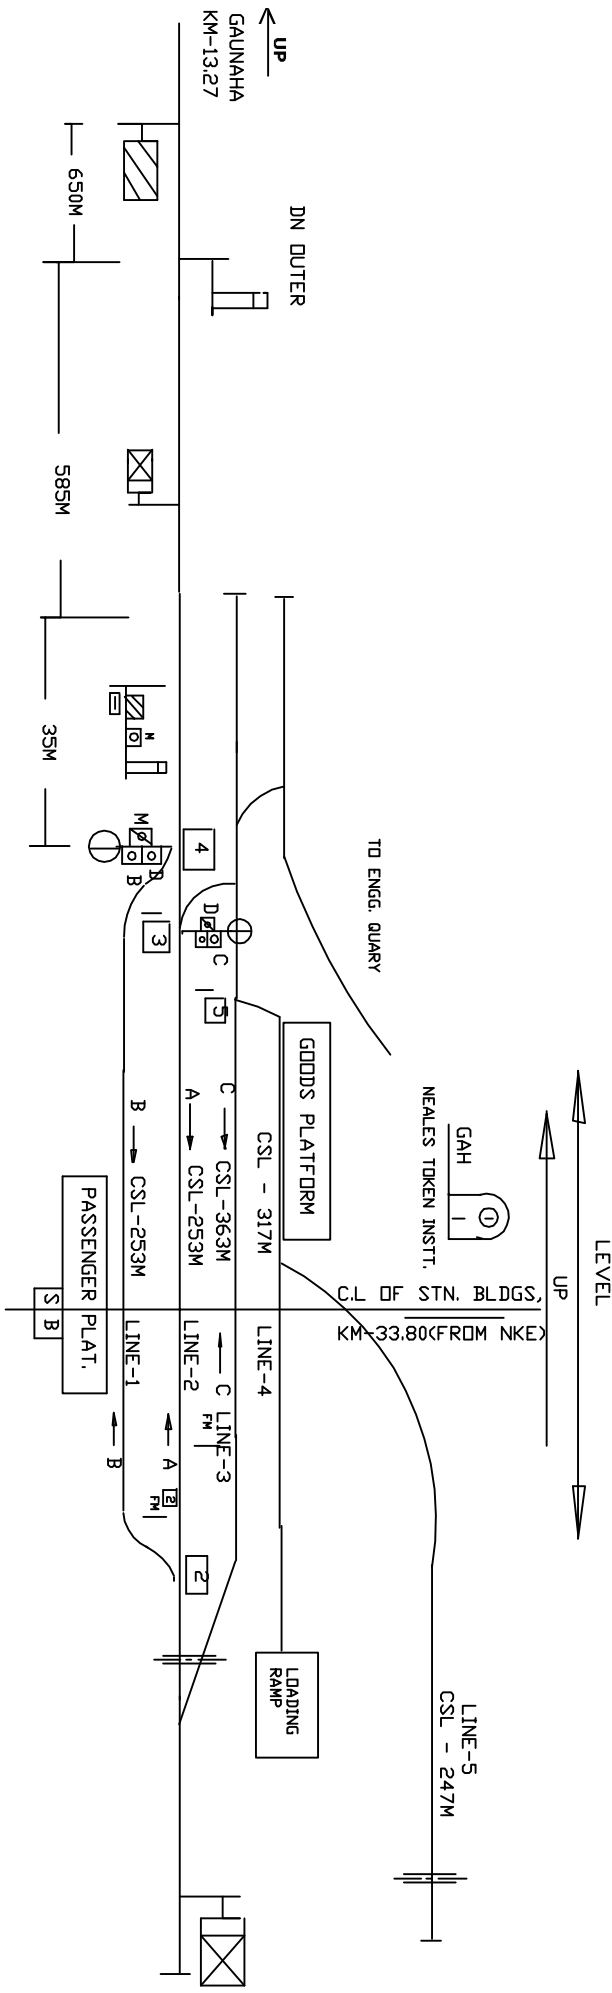

BIKNATHORI STATION

बिकनाथोड़ी स्टेशन

CLASS OF STATION : B
 STD OF SIG & INTERLOCKING: MNI

EAST CENTRAL RAILWAY SAMASTIPUR DIVISION		STATION WORKING RULE DIAGRAM STD-AINT. CLASS 'B'		BIKNATHORI	SWRD NO.-
S:JST/E/SP	DST/E/W/SP	SSE/E/G/SP	TO SULT No.-CST/E/S/D/10		DSTE DRG No. RD/BKF/768